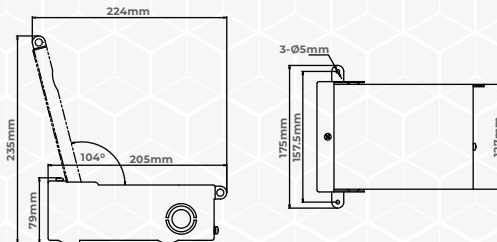

CERTIFICATIONS

SPECIFICATIONS

MODEL	AC-DC-60AMP"
Rated Current	60A
Rated Voltage	240V
Phase	1P
No. of Fuses	None
No. of Wires	2 Wires
Case Quantities	12

**CUT THE
POWER,
NOT THE
FUN**

DIMENSIONS

REFERENCE	QUANTITY	REMARKS	PROJECT DETAILS
			Project:
			Location:
			Architect:
			Engineer:
			Contractor:
			Submitted By:
			Date: