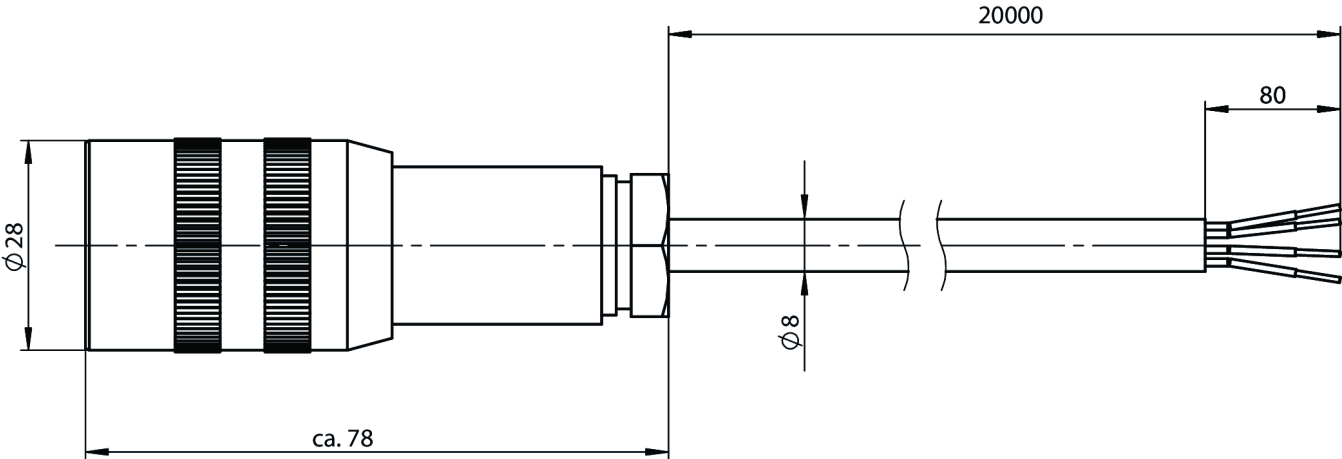

**C-M26F07-07X1,0PU20,0-MA-098128 (Order no. 098128)****Connecting cable with plug connector SR6, 20 m**

- ▶ Female plug SR6, 6-pin + PE
- ▶ Straight plug connector
- ▶ PUR cable
- ▶ Cable length 20 m
- ▶ With flying lead

**Connector assignment**

1	1
2	2
3	3
4	4
5	5
6	6
	7

**Dimensional drawings**

Dimensional drawings