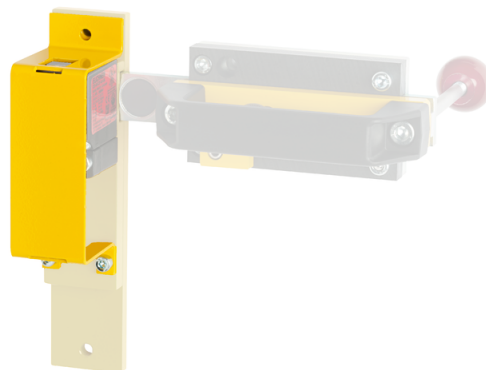

## SCHUTZBLECH / PROTECTION PLATE (Order no. 117007)

### Protective plate CES-C01

- ▶ Protective plate for safety switch CES-C01 in combination with EUCHNER bolt.
- ▶ The protective plate protects the switch against external impacts.
- ▶ Two hexagon socket screws M5 x 18 included.