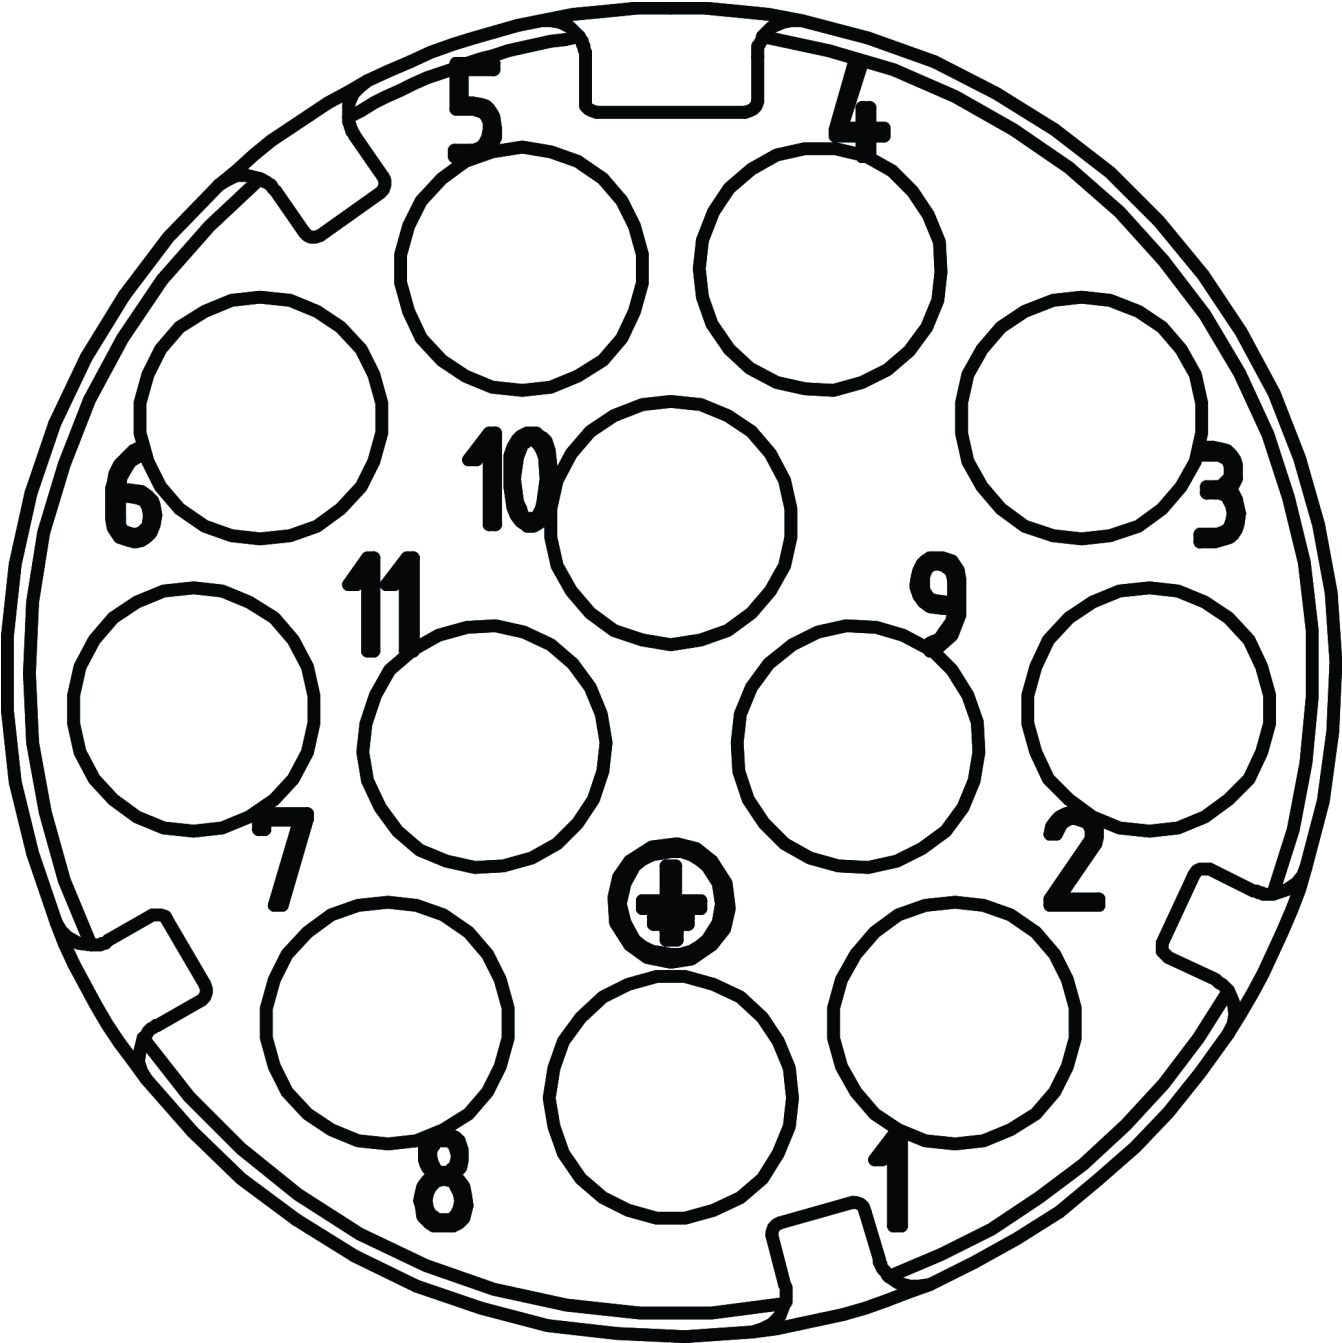

C-M26F12-12X1,0PU15,0-MA-077637 (Order no. 077637)**Connecting cable with plug connector SR11, 15 m, angled**

- ▶ Female plug SR11, 11-pin + PE
- ▶ Angled plug connector
- ▶ PUR cable
- ▶ Cable length 15 m
- ▶ With flying lead

**Connector assignment**

| | |
|---|----|
| 1 | 1 |
| 2 | 2 |
| 3 | 3 |
| 4 | 4 |
| 5 | 5 |
| 6 | 6 |
| 7 | 7 |
| 8 | 8 |
| 9 | 9 |
| 10 | 10 |
| 11 | 11 |
|  | 12 |

Dimensional drawings

Dimensional drawings