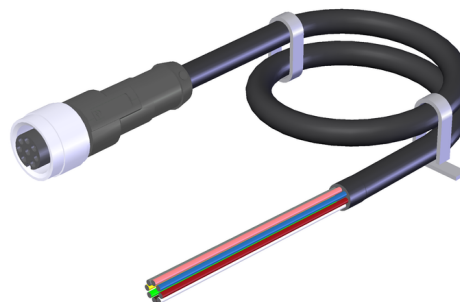

C-M12F08-08X025PU20,0-MA-115114 (Order no. 115114)

Connecting cable with plug connector M12, 8-pin, 20 m

- ▶ M12 female plug, 8-pin
- ▶ Straight plug connector
- ▶ PUR cable
- ▶ Cable length 20 m
- ▶ With flying lead

Terminal assignment

View of connection side	Pin	Conductor coloring
	1	WH
	2	BN
	3	GN
	4	YE
	5	GY
	6	PK
	7	BU
	8	RD

Dimensional drawings

Connection examples