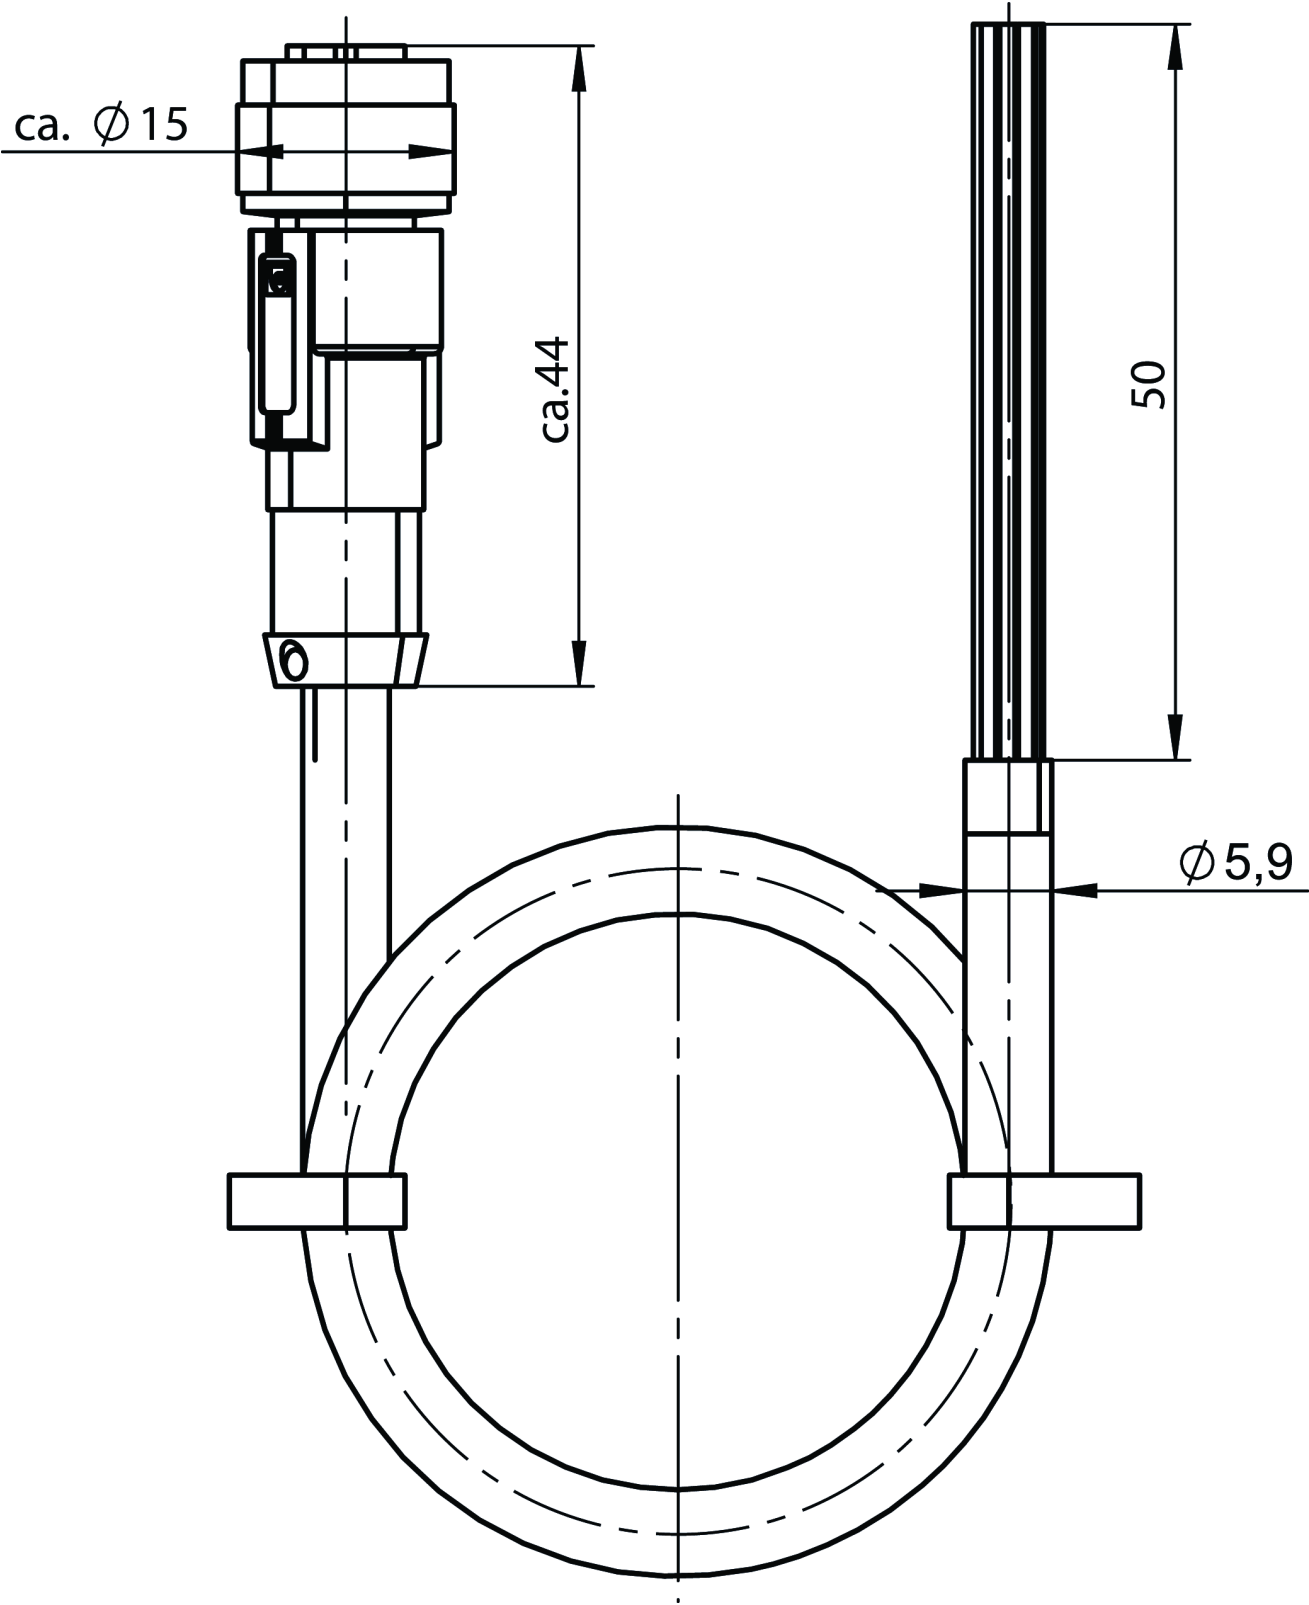

C-M12F08-08X025PU20,0-MA-115114 (Order no. 115114)

Connecting cable with plug connector M12, 8-pin, 20 m

- ▶ M12 female plug, 8-pin
- ▶ Straight plug connector
- ▶ PUR cable
- ▶ Cable length 20 m
- ▶ With flying lead

Terminal assignment

View of connection side	Pin	Conductor coloring
	1	WH
	2	BN
	3	GN
	4	YE
	5	GY
	6	PK
	7	BU
	8	RD

Dimensional drawings

Connection examples