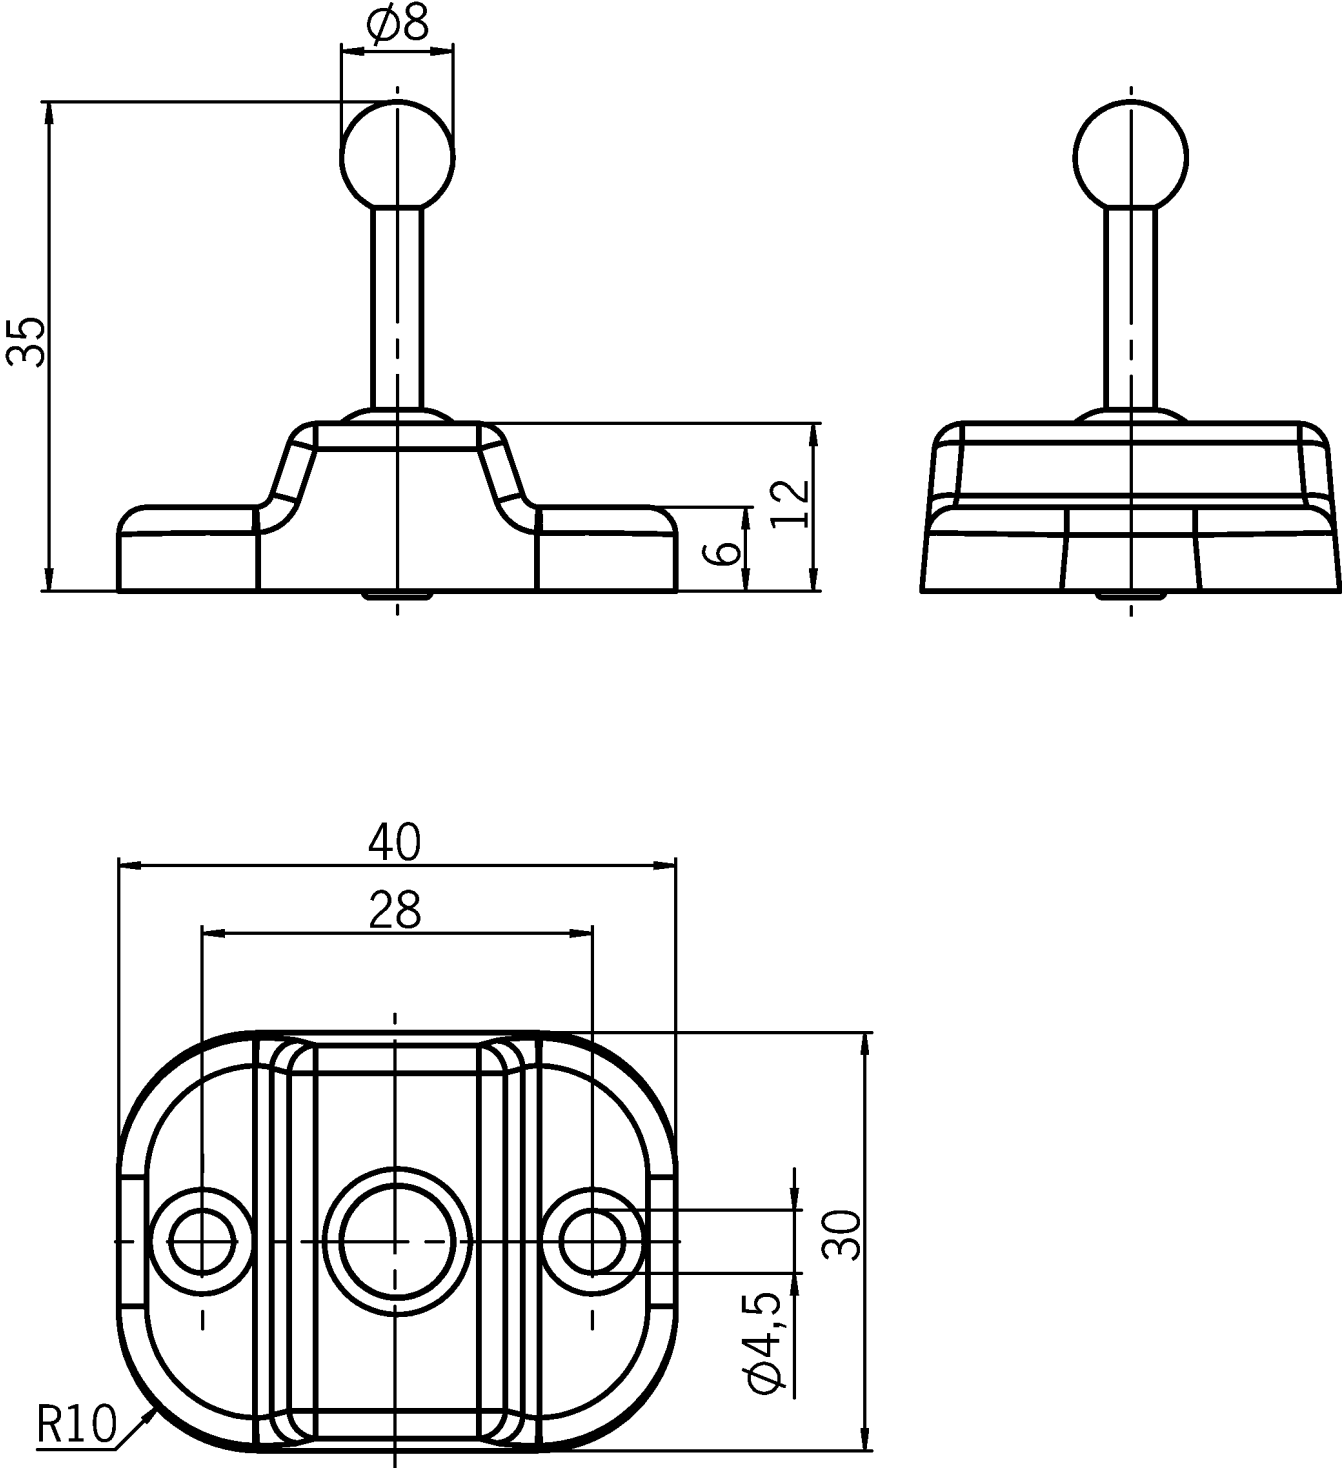

A-B-A1-A1-P-161643 (Order no. 161643)

Actuator for safety switch CTM, hygienic version

- ▶ Ball actuator, rigid
- ▶ Door radii from 150 mm
- ▶ Hygienic version
- ▶ Two safety screws M4x14 are included.

Safety screws

The enclosed M4x14 safety screws can be screwed in with normal tools, but cannot be removed again.

Dimensional drawings

Dimensional drawings