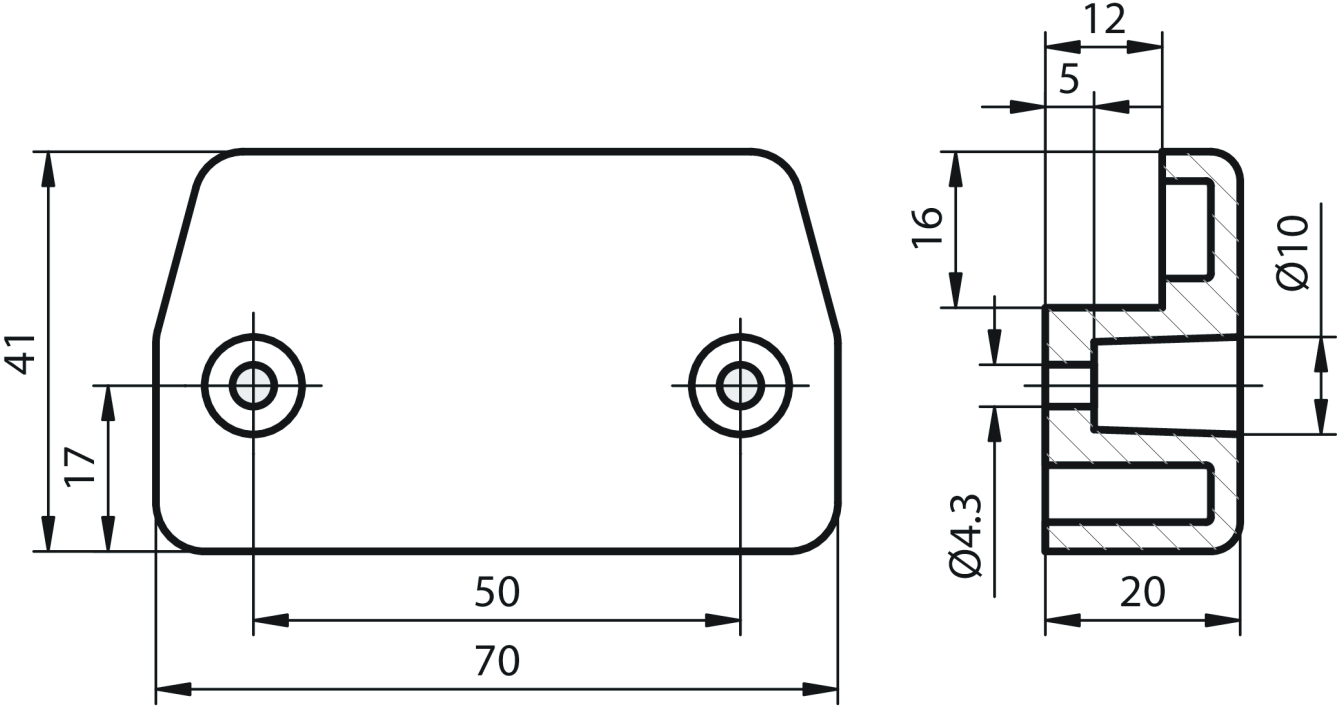

ZSR2A2S05A (Order no. 055429)

ZSR, housing G2, 3-stage, with cable

- ▶ 3-stage function
- ▶ Housing G2
- ▶ Coiled connecting cable, 5 m
- ▶ Including holder

Switching element

210 2 NO + 1 NC \rightarrow

Cable

The high quality connecting cables (individual screening of the safety contacts) are available coiled.

3-stage function

Enabling function is active only in the second stage (center position, actuating point). If the pushbutton is released or pushed further (panic function), the enabling is removed (dependent on the wiring, see function sequence).

Dimensional drawings

Dimensional drawings