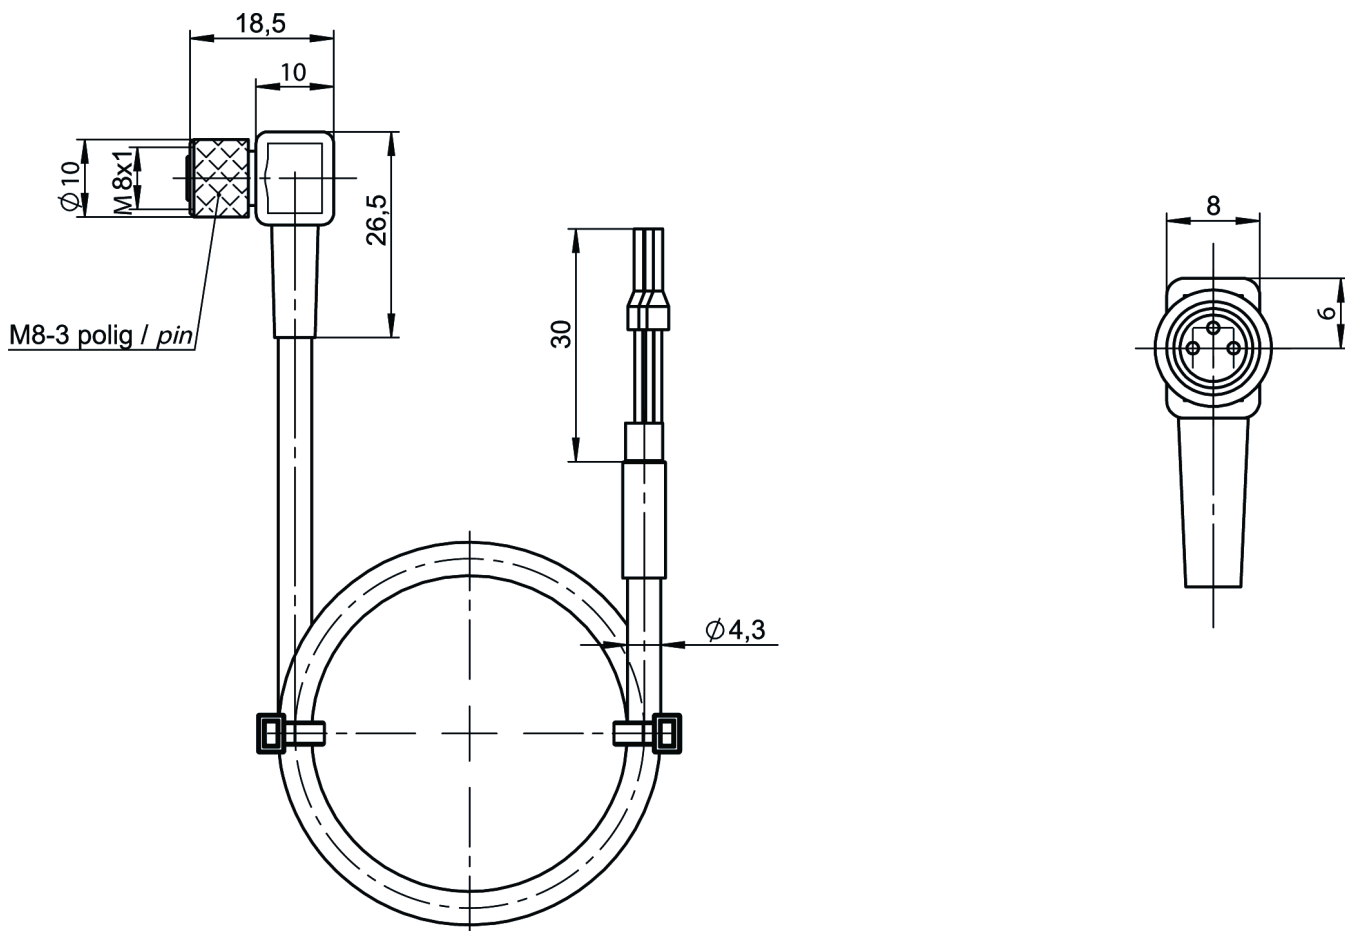

C-M08F03-02X025PU25,0-ES-120280 (Order no. 120280)

Connecting cable with angled plug connector M8, 3-pin, 25m

- ▶ M8 female plug, 3-pin
- ▶ Angled plug connector
- ▶ Cable exit C (left)
- ▶ PUR cable
- ▶ Cable length 25 m
- ▶ With flying lead

Dimensional drawings

CES-A-LN-...-SC

CEM-A-LE05...

CKS-A-L-...-SC

Bei der gezeigten Einbaulage des Geräts gilt:

Leitungsabgang C
(links)

Leitungsabgang A
(rechts)

A Cable outlet A (right)

C Cable outlet C (left)

Dimensional drawings

Connection examples

4 Schirm/Screen

1 (BN)

3 (WH)