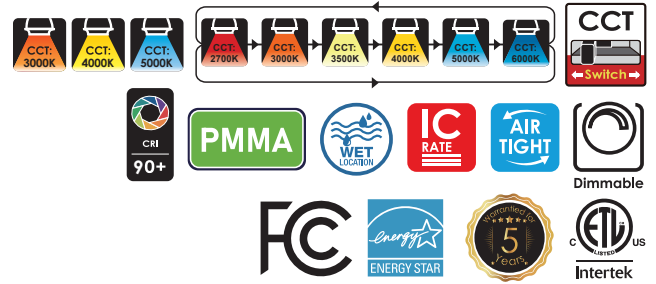

Project : _____
Type : _____
Drawn by : _____
Catalogue No. : _____
Date : _____

Specifications

Model No.	☐ VO-RP4W9-120-D-6WAY/WH	☐ VO-RP4W9-120-D-6WAY/BK	☐ VO-RP4W9-120-30-D	☐ VO-RP4W9-120-40-D	☐ VO-RP4W9-120-50-D	
General	Watts	9W	9W	9W	9W	9W
	HID Equivalent	50W	50W	50W	50W	50W
	Lumen	750Lm	750Lm	750Lm	750Lm	750Lm
	CCT	27K/30K/35K/40K/50K/60K	27K/30K/35K/40K/50K/60K	3000K	4000K	5000K
	Volts	120V	120V	120V	120V	120V
	CRI	>90	>90	>90	>90	>90
	Beam Angel	120°	120°	120°	120°	120°
	Hours Rated	50000 hours	50000 hours	50000 hours	50000 hours	50000 hours
	Min Compartment Size	Ø4.9"x0.9"	Ø4.9"x0.9"	Ø4.9"x0.9"	Ø4.9"x0.9"	Ø4.9"x0.9"
	Operating Frequency	50-60Hz	50-60Hz	50-60Hz	50-60Hz	50-60Hz
Electrical	Power Factor	>0.9	>0.9	>0.9	>0.9	>0.9
	Lighting type	Edge-lit	Edge-lit	Edge-lit	Edge-lit	Edge-lit
	Driver type	Flicker free, isolated	Flicker free, isolated	Flicker free, isolated	Flicker free, isolated	Flicker free, isolated
	Operating Temp.	-4°F to 104°F	-4°F to 104°F	-4°F to 104°F	-4°F to 104°F	-4°F to 104°F
Physical	Lamp body	ADC12	ADC12	ADC12	ADC12	ADC12
	LGP	PMMA	PMMA	PMMA	PMMA	PMMA
	Lens Material	Plastic	Plastic	Plastic	Plastic	Plastic
	Housing Color	White	White	White	White	White
Additional Information	Weight (Kg)	0.28	0.28	0.28	0.28	0.28
	Additional Info	6 way CCT	6 way CCT	Single CCT	Single CCT	Single CCT
	Dimming	Yes	Yes	Yes	Yes	Yes
	Warranty	5 years	5 years	5 years	5 years	5 years
	Safety Listing	CETLus-Listed	CETLus-Listed	CETLus-Listed	CETLus-Listed	CETLus-Listed
Compliance	Location Rating	Wet	Wet	Wet	Wet	Wet
	Energy Star	YES	YES	YES	YES	YES
	DLC Approved	No	No	No	No	No
	DLC ID	No	No	No	No	No