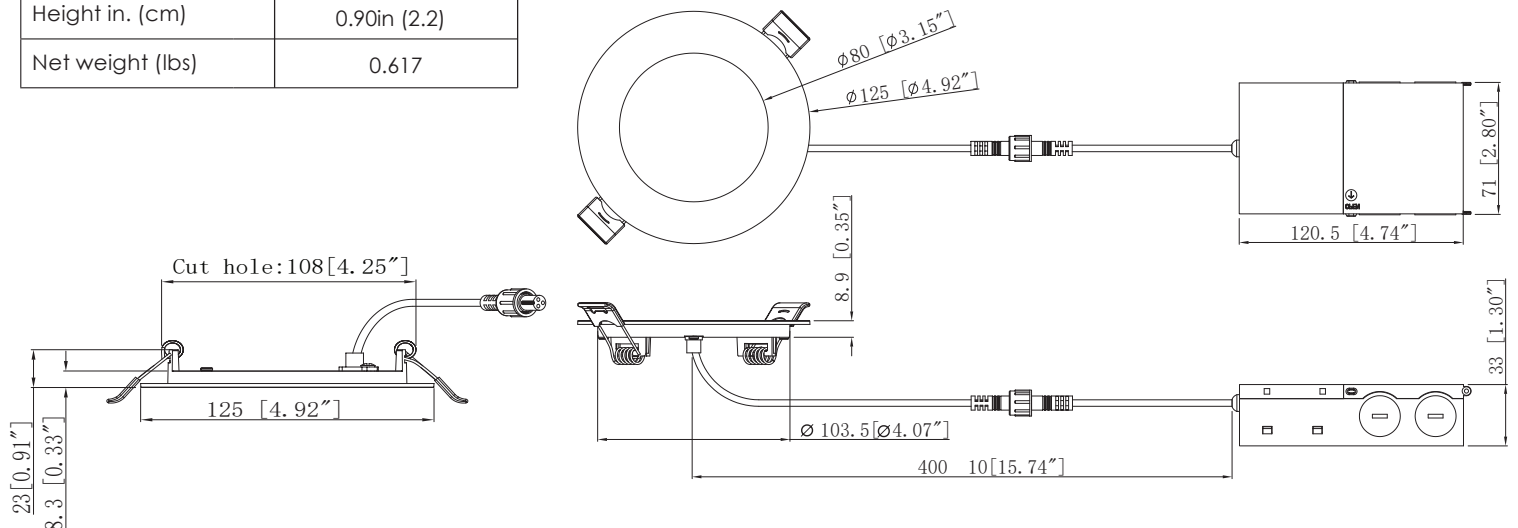

## Specifications

Model No.	<input type="checkbox"/> VO-RP4W9-120-D-6WAY/WH	<input type="checkbox"/> VO-RP4W9-120-D-6WAY/BK	<input type="checkbox"/> VO-RP4W9-120-30-D	<input type="checkbox"/> VO-RP4W9-120-40-D	<input type="checkbox"/> VO-RP4W9-120-50-D	
<b>General</b>	Watts	9W	9W	9W	9W	9W
	HID Equivalent	50W	50W	50W	50W	50W
	Lumen	750Lm	750Lm	750Lm	750Lm	750Lm
	CCT	27K/30K/35K/40K/50K/60K	27K/30K/35K/40K/50K/60K	3000K	4000K	5000K
	Volts	120V	120V	120V	120V	120V
	CRI	>90	>90	>90	>90	>90
	Beam Angel	120°	120°	120°	120°	120°
	Hours Rated	50000 hours	50000 hours	50000 hours	50000 hours	50000 hours
	Min Compartment Size	Ø4.9"x0.9"	Ø4.9"x0.9"	Ø4.9"x0.9"	Ø4.9"x0.9"	Ø4.9"x0.9"
	Operating Frequency	50-60Hz	50-60Hz	50-60Hz	50-60Hz	50-60Hz
<b>Electrical</b>	Power Factor	>0.9	>0.9	>0.9	>0.9	>0.9
	Lighting type	Edge-lit	Edge-lit	Edge-lit	Edge-lit	Edge-lit
	Driver type	Flicker free, isolated	Flicker free, isolated	Flicker free, isolated	Flicker free, isolated	Flicker free, isolated
	Operating Temp.	-4°F to 104°F	-4°F to 104°F	-4°F to 104°F	-4°F to 104°F	-4°F to 104°F
<b>Physical</b>	Lamp body	ADC12	ADC12	ADC12	ADC12	ADC12
	LGP	PMMA	PMMA	PMMA	PMMA	PMMA
	Lens Material	Plastic	Plastic	Plastic	Plastic	Plastic
	Housing Color	White	White	White	White	White
<b>Additional Information</b>	Weight (Kg)	0.28	0.28	0.28	0.28	0.28
	Additional Info	6 way CCT	6 way CCT	Single CCT	Single CCT	Single CCT
	Dimming	Yes	Yes	Yes	Yes	Yes
	Warranty	5 years	5 years	5 years	5 years	5 years
	Safety Listing	CETLus-Listed	CETLus-Listed	CETLus-Listed	CETLus-Listed	CETLus-Listed
<b>Compliance</b>	Location Rating	Wet	Wet	Wet	Wet	Wet
	Energy Star	YES	YES	YES	YES	YES
	DLC Approved	No	No	No	No	No
	DLC ID	No	No	No	No	No

## Dimensions & Weights

Model	MG-RP4W9	VO-RP4W9
Diameter in.(cm)		4.92in (12.5)
Height in. (cm)		0.90in (2.2)
Net weight (lbs)		0.617