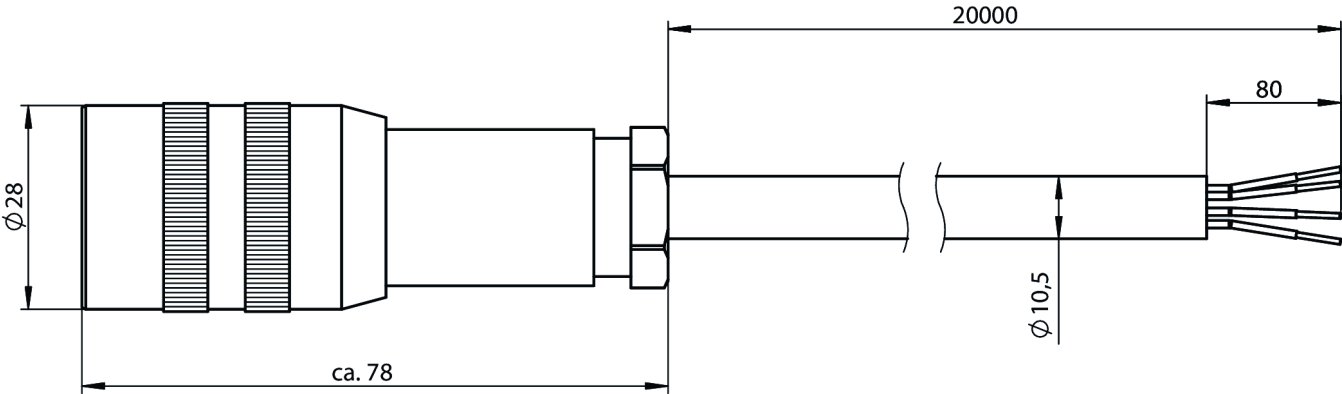

C-M26F12-12X1,0PU20,0-MA-096632 (Order no. 096632)**Connecting cable with plug connector SR11, 20 m**

- ▶ Female plug SR11, 11-pin + PE
- ▶ Straight plug connector
- ▶ PUR cable
- ▶ Cable length 20 m
- ▶ With flying lead

**Connector assignment**

1	1
2	2
3	3
4	4
5	5
6	6
7	7
8	8
9	9
10	10
11	11
	12

Dimensional drawings

Dimensional drawings

Dimensional drawings