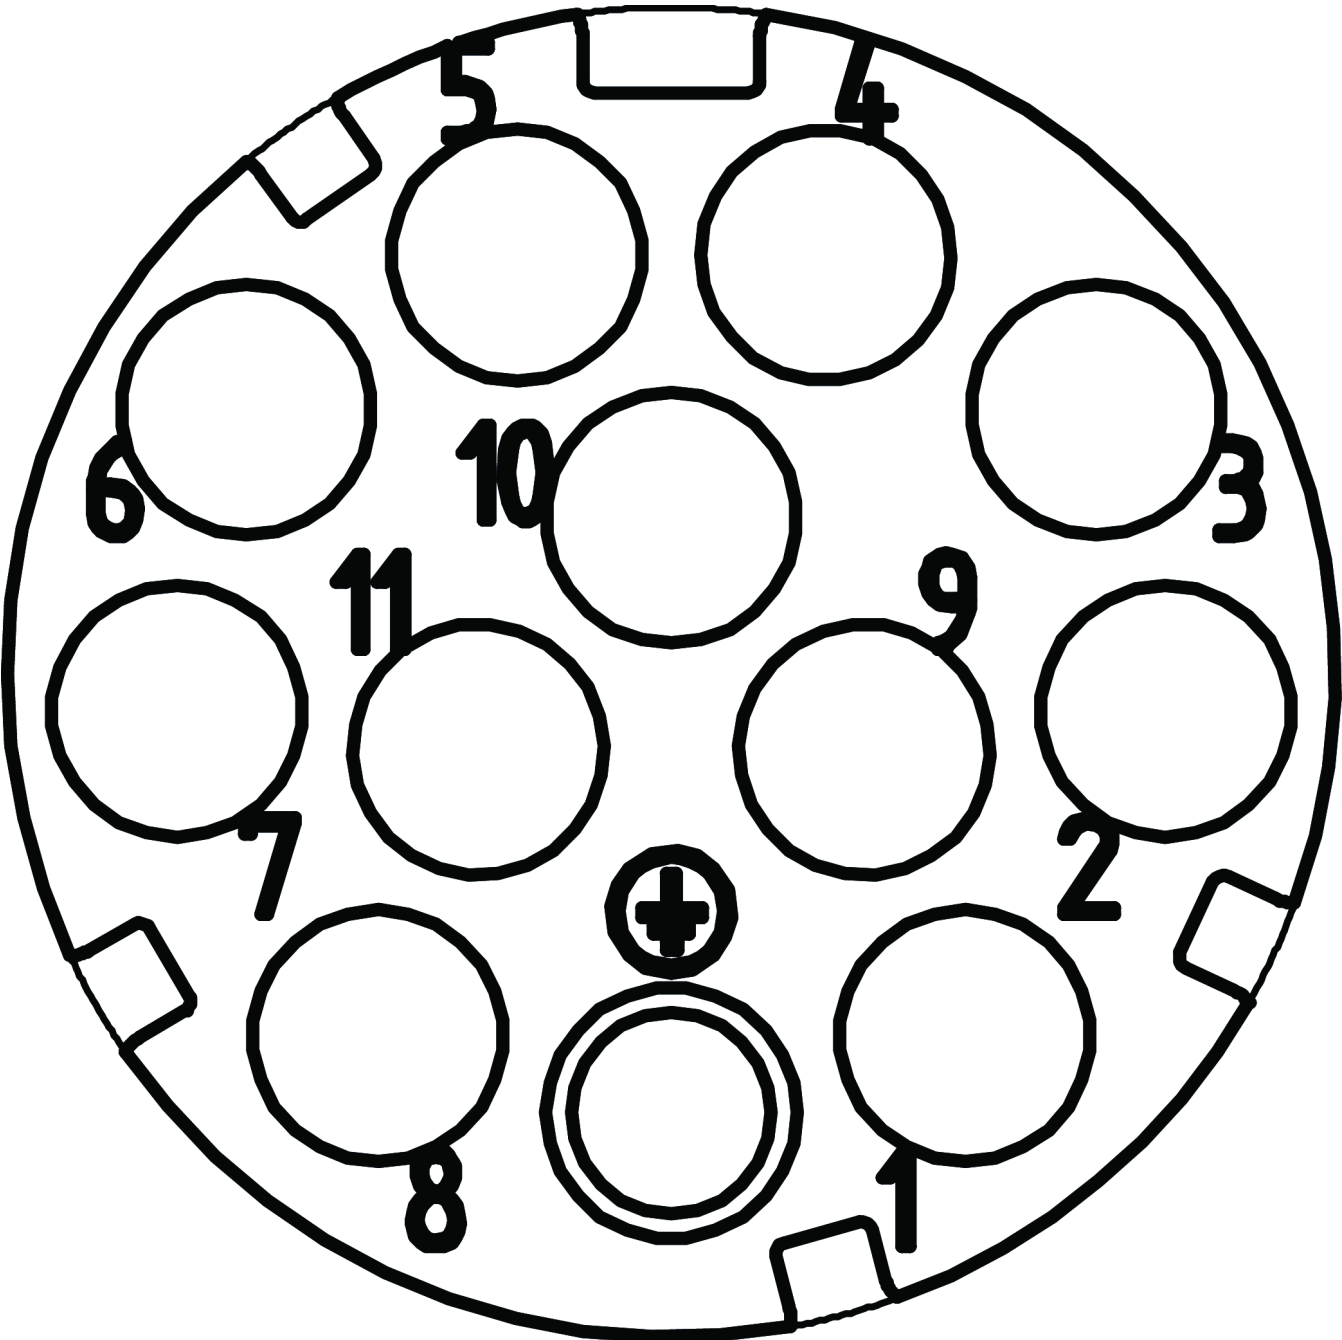

C-M26F12-12X1,0PU20,0-MA-096632 (Order no. 096632)**Connecting cable with plug connector SR11, 20 m**

- ▶ Female plug SR11, 11-pin + PE
- ▶ Straight plug connector
- ▶ PUR cable
- ▶ Cable length 20 m
- ▶ With flying lead

**Connector assignment**

1	1
2	2
3	3
4	4
5	5
6	6
7	7
8	8
9	9
10	10
11	11
	12

Dimensional drawings

Dimensional drawings

Dimensional drawings