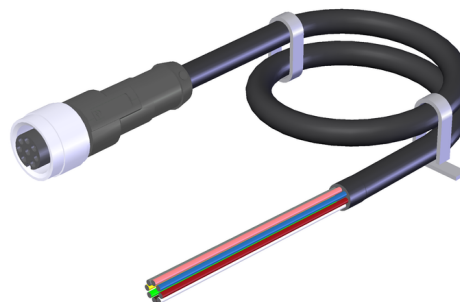

C-M12F08-08X025PV10,0-MA-100178 (Order no. 100178)

Connecting cable with plug connector M12, 8-pin, 10 m

- ▶ M12 female plug, 8-pin
- ▶ Straight plug connector
- ▶ PVC cable
- ▶ Cable length 10 m
- ▶ With flying lead

Terminal assignment

View of connection side	Pin	Conductor coloring
	1	WH
	2	BN
	3	GN
	4	YE
	5	GY
	6	PK
	7	BU
	8	RD

Dimensional drawings

M12x1 / 8-polig / pin

1 Cable socket M12x1 / 8-pin

Connection examples