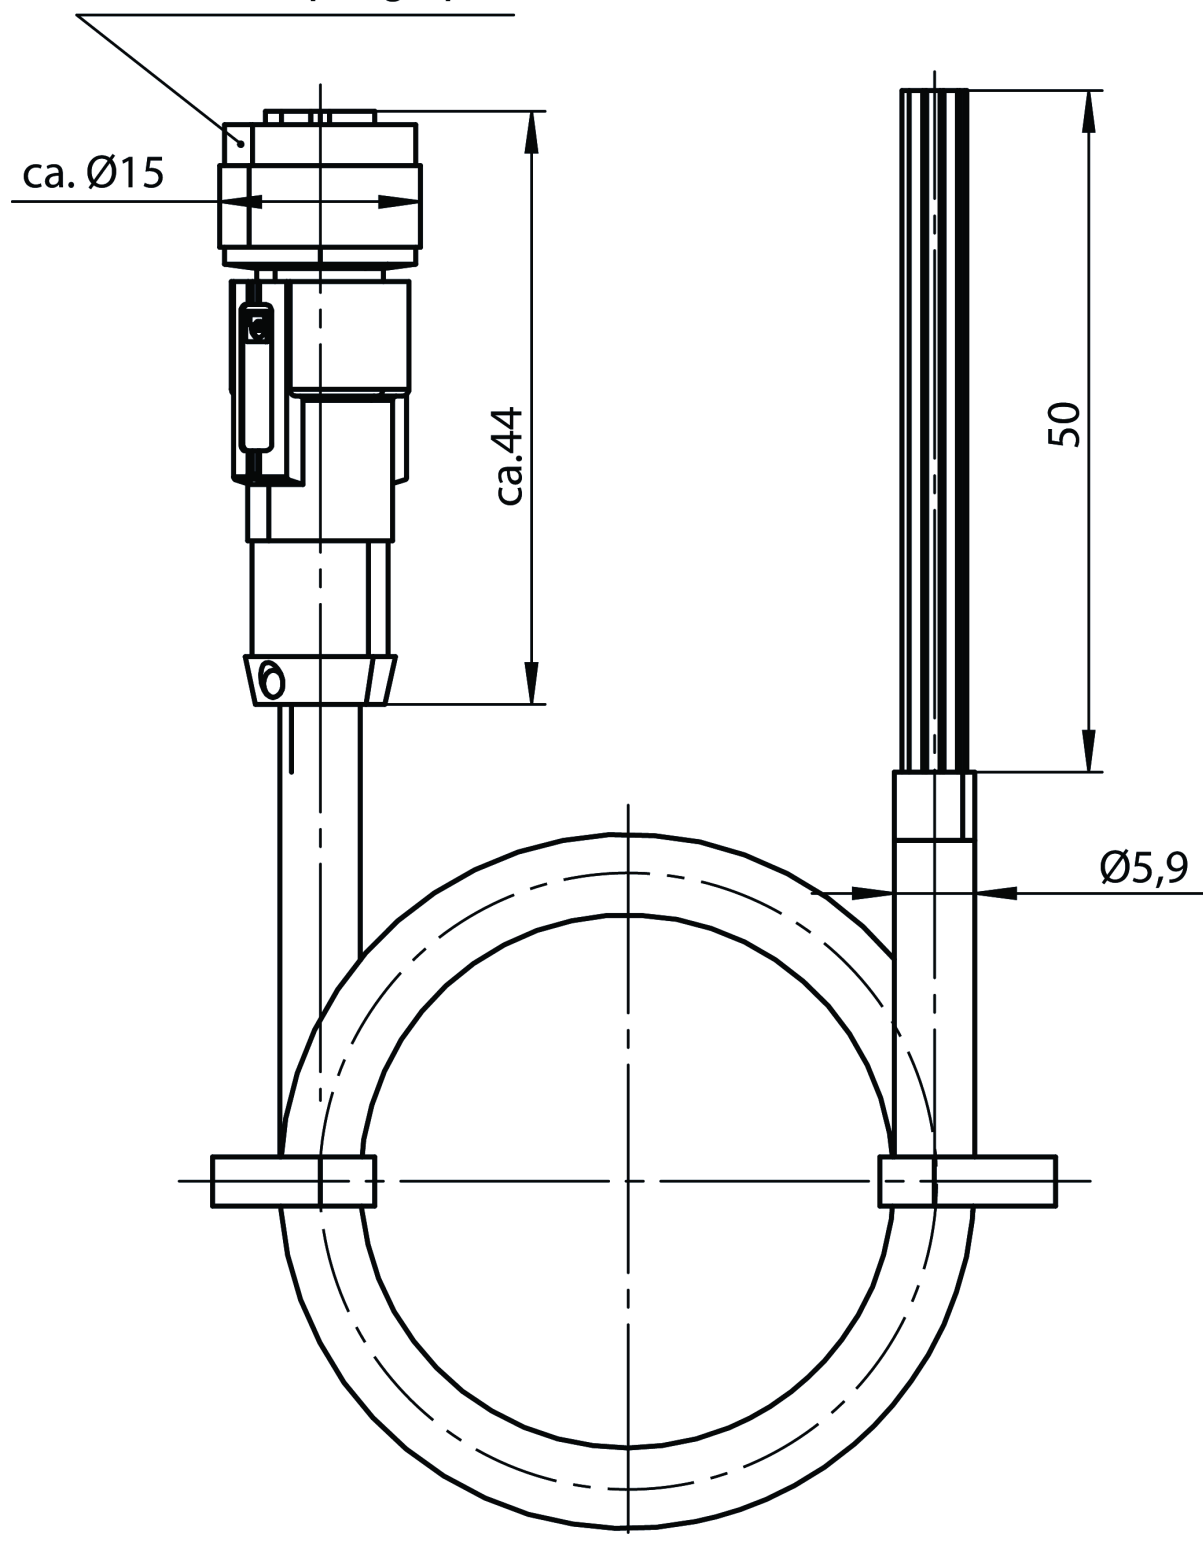

C-M12F08-08X025PV10,0-MA-100178 (Order no. 100178)

Connecting cable with plug connector M12, 8-pin, 10 m

- ▶ M12 female plug, 8-pin
- ▶ Straight plug connector
- ▶ PVC cable
- ▶ Cable length 10 m
- ▶ With flying lead

Terminal assignment

View of connection side	Pin	Conductor coloring
	1	WH
	2	BN
	3	GN
	4	YE
	5	GY
	6	PK
	7	BU
	8	RD

Dimensional drawings

M12x1 / 8-polig / pin

1 Cable socket M12x1 / 8-pin

Connection examples