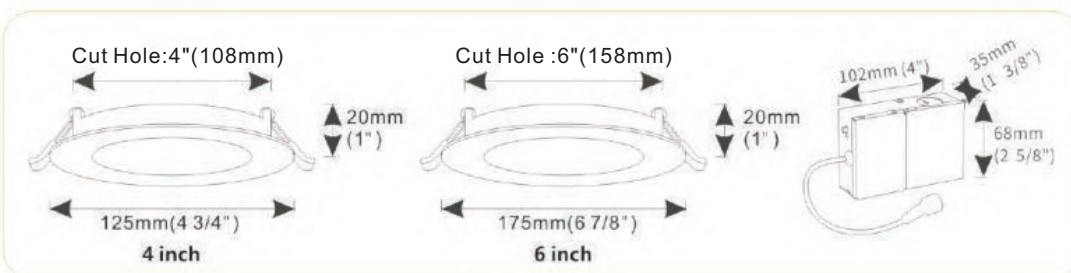

## Specifications

Model No.		<input type="checkbox"/> P02104-NL-9W	<input type="checkbox"/> P02106-NL-12W
General	Watts	9W+3W	12W+3W
	HID Equivalent	80W	110W
	Lumen	750LM+150LM	1000LM+150LM
	Dimension	4"	6"
	Base	N/A	N/A
	CCT	2700K/3000K/3500K/4000K/5000K ADJ + Night Light 2200K	2700K/3000K/3500K/4000K/5000K ADJ + Night Light 2200K
	Volts	AC120V	AC120V
	CRI	>80	>80
	Beam Angel	110 degree	110 degree
	Hours Rated	50000 hours	50000 hours
Min Compartment Size	OD125*H20mm	OD175*H20mm	
Electrical	Operating Frequency	60Hz	60Hz
	Power Factor	>0.9	>0.9
	Operating Temperature	-40C (-40F) TO 50C (122F)	-40C (-40F) TO 50C (122F)
Physical	Lens Material	Plastic	Plastic
	Housing Color	White	White
	Weight (Kg)	0.35kgs	0.526kgs
Additional Information	Additional Info	CCT adjustable	CCT adjustable
	Rated For Enclosed Fixture	Yes	Yes
	Warranty	5 years	5 years
Compliance	Safety Listing	cETL-Listed	cETL-Listed
	Location Rating	Damp	Damp
	Energy Star	Yes	Yes
	DLC Approved	No	No
	DLC ID	No	No

## Dimensions & Weights

Model	P02104-NT-9W	P02106-NL-12W
Diameter in.(mm)	4 3/4"(125mm)	6 7/8"(175mm)
Height in. (mm)	1"(20mm)	1"(20mm)
Net weight (KGS)	0.35	0.526

**Product Details**

This product comes with dual feature that allows you to select between downlight mode and nightlight mode.