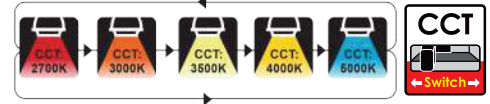

## Specifications

Model No.		<input type="checkbox"/> P02104-NL-9W	<input type="checkbox"/> P02106-NL-12W
General	Watts	9W+3W	12W+3W
	HID Equivalent	80W	110W
	Lumen	750LM+150LM	1000LM+150LM
	Dimension	4"	6"
	Base	N/A	N/A
	CCT	2700K/3000K/3500K/4000K/5000K ADJ + Night Light 2200K	2700K/3000K/3500K/4000K/5000K ADJ + Night Light 2200K
	Volts	AC120V	AC120V
	CRI	>80	>80
	Beam Angel	110 degree	110 degree
	Hours Rated	50000 hours	50000 hours
Min Compartment Size	OD125*H20mm	OD175*H20mm	
Electrical	Operating Frequency	60Hz	60Hz
	Power Factor	>0.9	>0.9
	Operating Temperature	-40C (-40F) TO 50C (122F)	-40C (-40F) TO 50C (122F)
Physical	Lens Material	Plastic	Plastic
	Housing Color	White	White
	Weight (Kg)	0.35kgs	0.526kgs
Additional Information	Additional Info	CCT adjustable	CCT adjustable
	Rated For Enclosed Fixture	Yes	Yes
	Warranty	5 years	5 years
Compliance	Safety Listing	cETL-Listed	cETL-Listed
	Location Rating	Damp	Damp
	Energy Star	Yes	Yes
	DLC Approved	No	No
	DLC ID	No	No