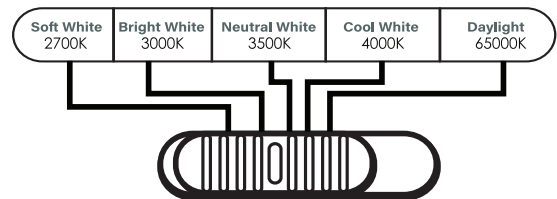

Downlight Mode - By Dip Switch

Select certain color temperature (2700K/3000K/3500K/4000K/5000K) on dip switch, then the light will be that color. Wall switch only has ON/OFF function under this situation.

Nightlight Mode - By Wall Switch

- Toggle the wall switch to power on the light.
- At initial light up, the product is set to downlight mode.
- To transition to nightlight mode, toggle the wall switch off and back on within 1 seconds
- To transition back to downlight mode, toggle the wall switch off and back on within 1 seconds