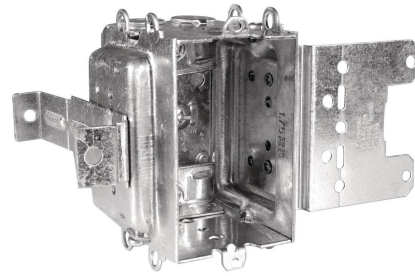

**Steel Stud Device Box, Gangable, 2-1/2 In. Deep, 16 Cu. In., With Msb Metal Stud Bracket, 2-3/8 & 3-5/8 In. Stud Sizes, Cable Pryouts Ends, Raised Ground Screw, (25-Pack), 3104MSBU**

By TradeSelect (Temco)  
Catalog # [3104MSBU](#)

Steel Stud Device Box, Gangable, 2-1/2 in. Deep, 16 Cu. In., with MSB Metal Stud Bracket, 2-3/8 & 3-5/8 in. Stud Sizes, Cable Pryouts Ends, Raised ground screw, NMD90 and AC90 (25-Pack)

**Application**

Steel stud boxes are used in Commercial, Residential and Industrial construction.

**Specifications**

Certified Listed                      CSA

**Conductor**

Cable Entry                              Universal Cable Clamps

**Configuration**

Bracket Type                              MSB, for Steel Stud  
Bracket Setback                          0.4375  
Number of Gang(s)                      1-Gang

**Dimensions**

Actual Depth                              2.5 in  
Raised Ground                              Yes  
Weight                                        0.72 lb.