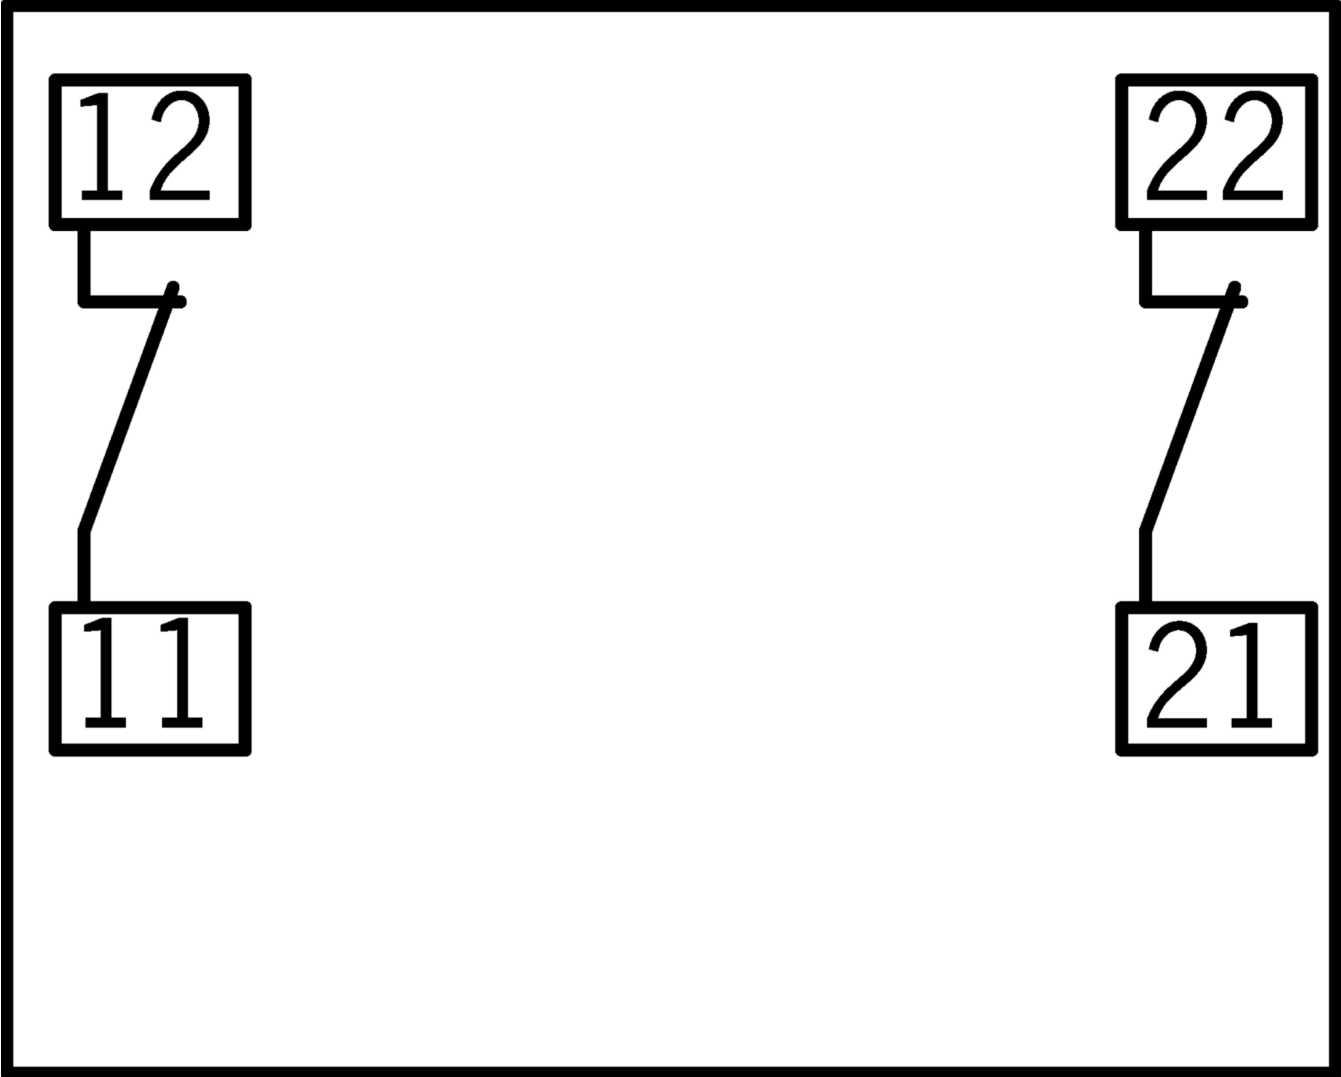

Functional drawings