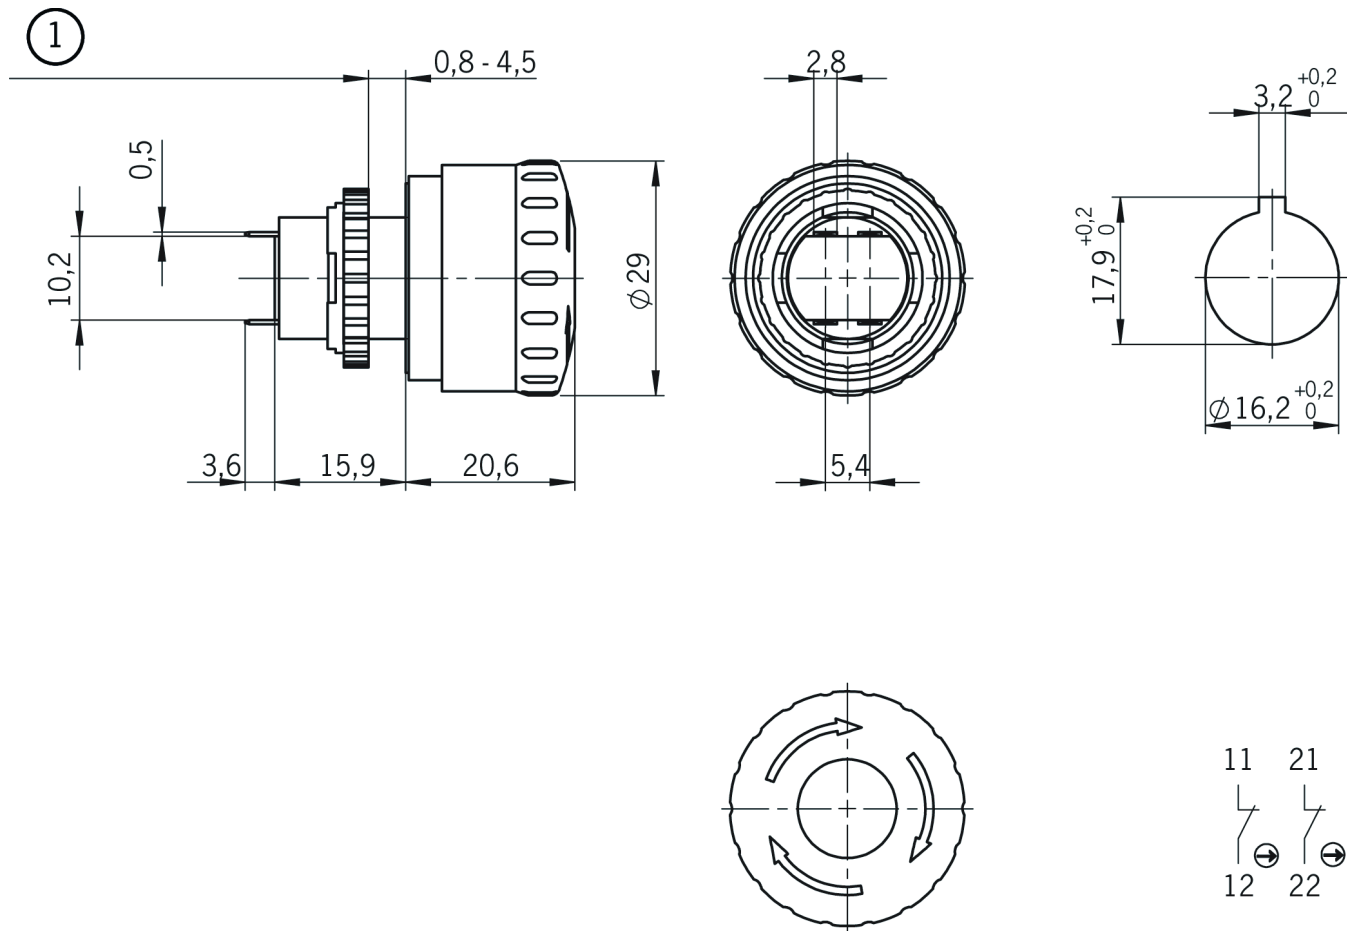

### Machine stop built-in appliance 16 mm

- ▶ Reset by pulling or turning
- ▶ Bottom of housing yellow
- ▶ Control knob gray ø 29 mm

### Switching element

- ▶ 2 NC 

Functional drawings

## Dimensional drawings

1 Control panel thickness