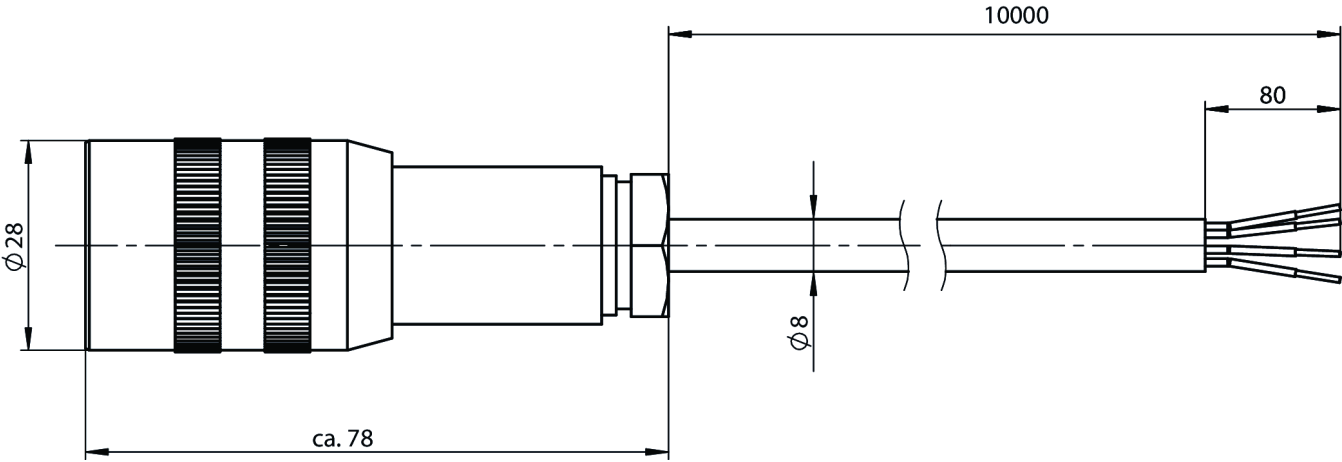

C-M26F07-07X1,0PU10,0-MA-077633 (Order no. 077633)

Connecting cable with plug connector SR6, 10 m

- ▶ Female plug SR6, 6-pin + PE
- ▶ Straight plug connector
- ▶ PUR cable
- ▶ Cable length 10 m
- ▶ With flying lead

Connector assignment

1	1
2	2
3	3
4	4
5	5
6	6
	7

Dimensional drawings

Dimensional drawings