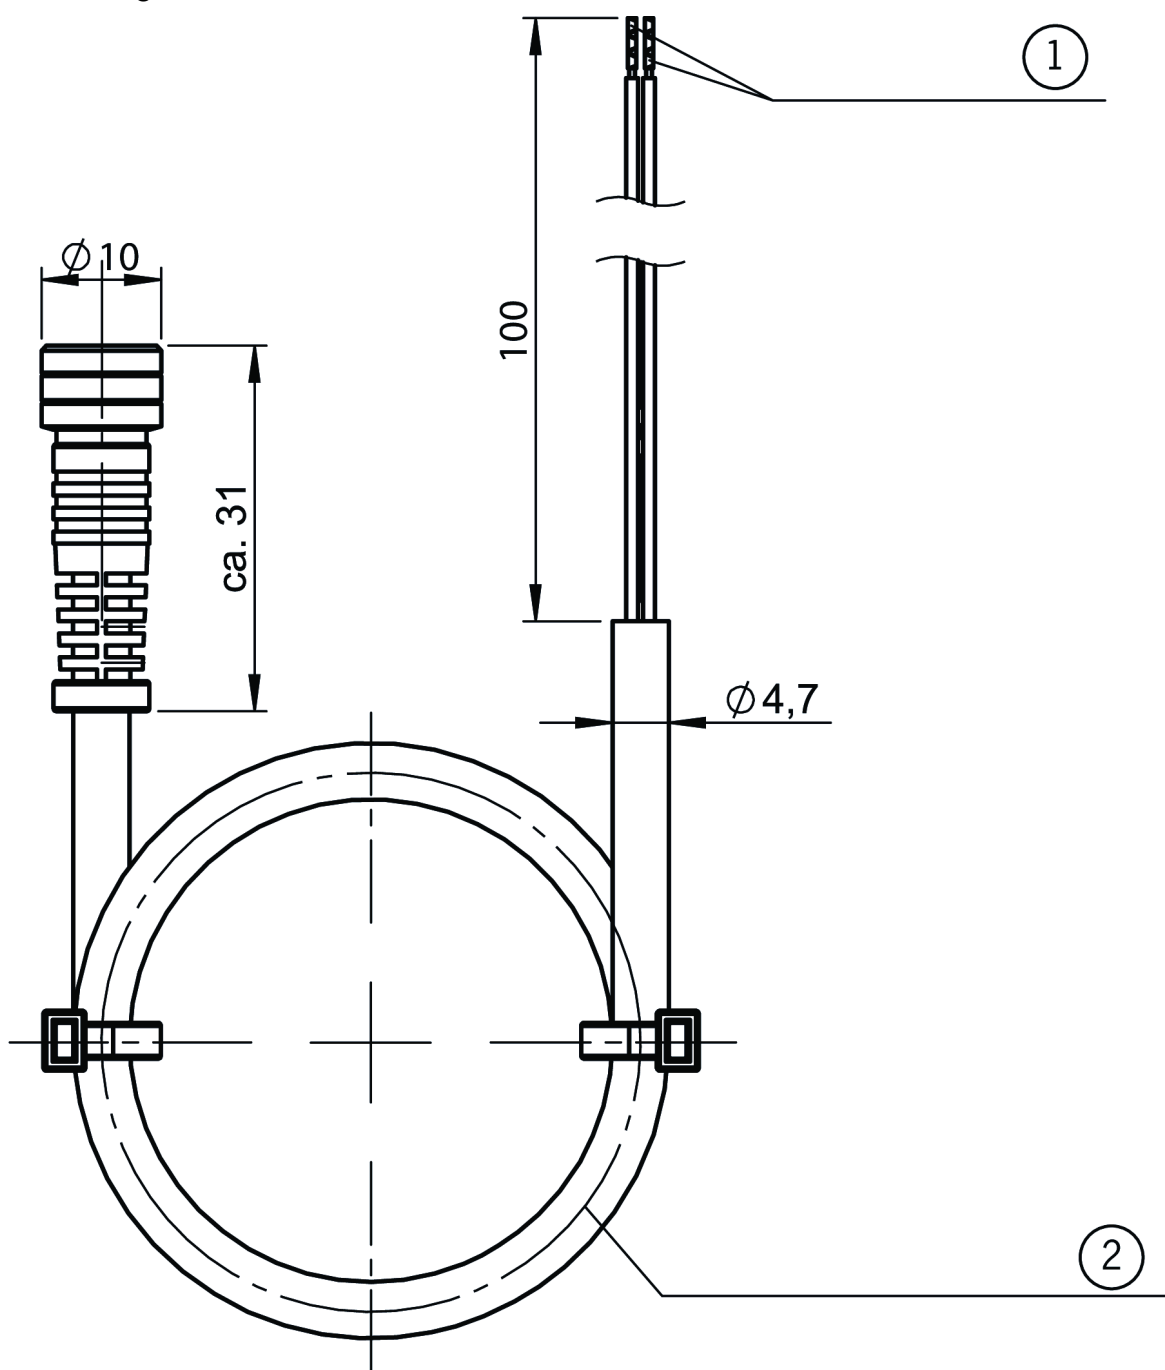

## C-M08F04-04X034PU10,0-ES-116050 (Order no. 116050)

### Connecting cable with plug connector M8, 4-pin, 10 m

- ▶ M8 female plug, 4-pin
- ▶ Straight plug connector
- ▶ PUR cable
- ▶ Cable length 10 m
- ▶ With flying lead

### Dimensional drawings

1 Cable end sleeves

2 PUR cable 4 x 0.34<sup>2</sup>

Dimensional drawings