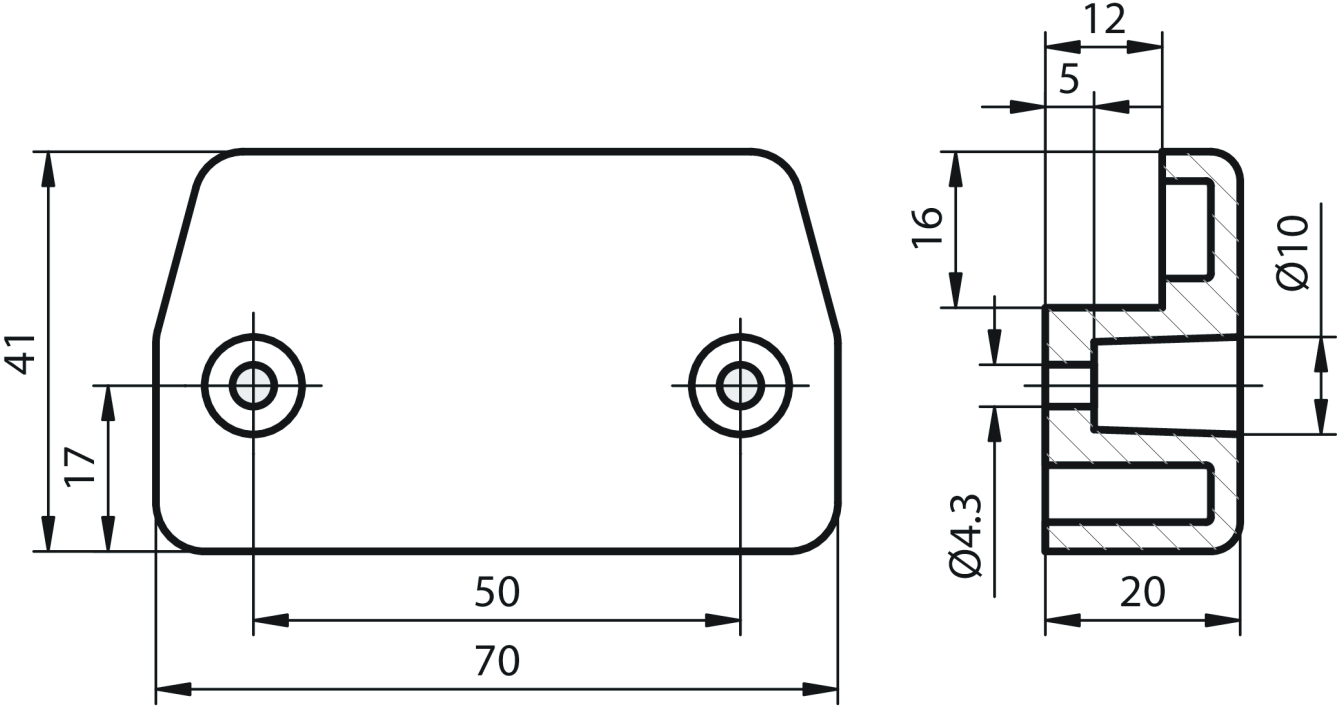

ZSR2A1S05A (Order no. 055425)

ZSR, housing G2, 3-stage, with cable

- ▶ 3-stage function
- ▶ Housing G2
- ▶ Coiled connecting cable, 5 m
- ▶ Including holder

Switching element

111 1 NO + 1 NC \rightarrow + 1 NC

Cable

The high quality connecting cables (individual screening of the safety contacts) are available coiled.

3-stage function

Enabling function is active only in the second stage (center position, actuating point). If the pushbutton is released or pushed further (panic function), the enabling is removed (dependent on the wiring, see function sequence).

Dimensional drawings

Dimensional drawings