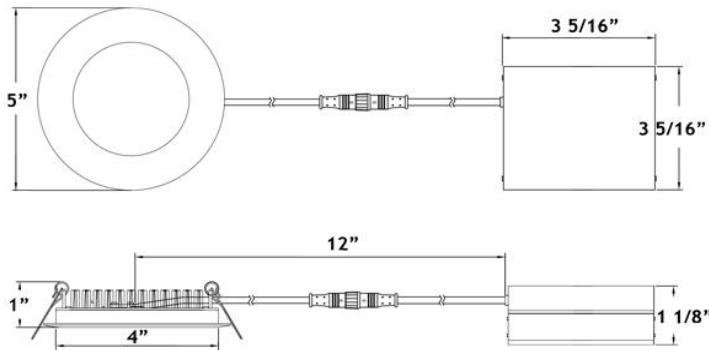

4" Round Recessed LED With Integral Driver In Connection Box

FEATURES & BENEFITS

- 1" Deep - Install Where Ceiling Space Is Limited
- Driver Inside Connection Box - No Junction Box Needed
- Fast & Easy To Install - Save On Labor
- Type IC Rated - No Housing Required

MOUNTING

Cut Hole In Ceiling And Snap Fixture In Opening With Attached Spring Clips. Ceiling Clearance Required For Driver: 2"

DIMENSIONS: ID 4" OD 5" Cut Out 4" to 4 1/2"

120V TRIAC Dimmable
Driver Included

ACCESSORIES

Sold Separately

Low Voltage Extension Cables. Max 40 ft Allowed

[6ft - model # EXC6](#)

[20ft - model # EXC20](#)

[13" Mounting Plate Flat model # MP4-2](#)

[13" Mounting Plate Flanged model # MP4](#)