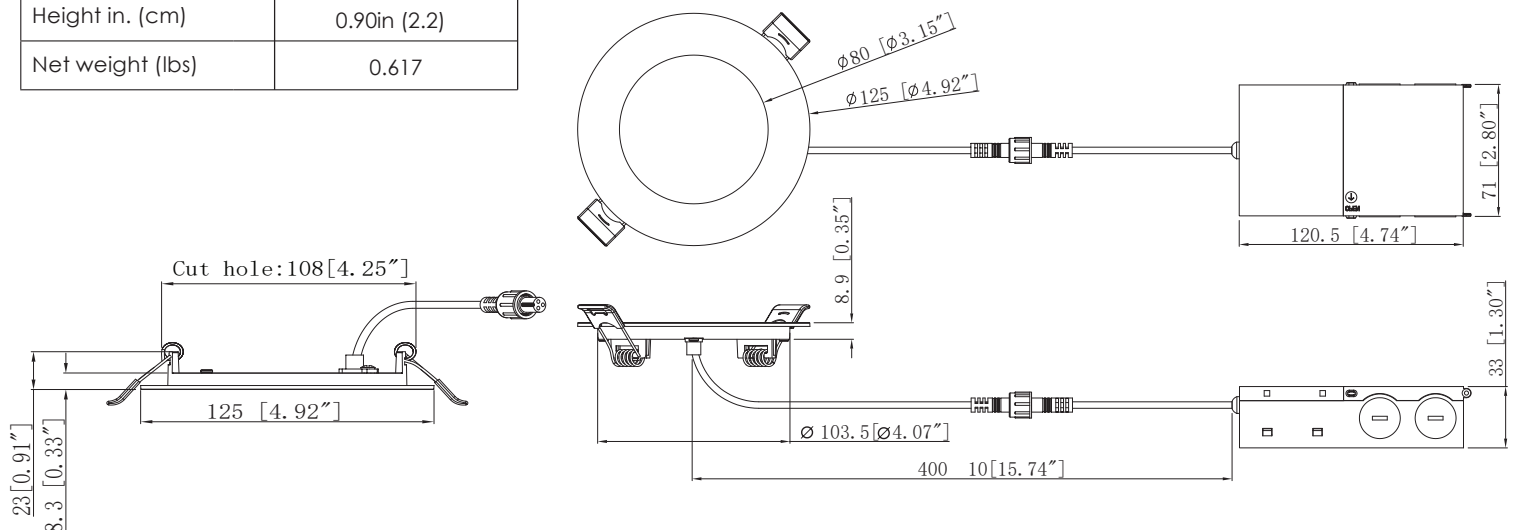

Project : _____
 Type : _____
 Drawn by : _____
 Catalogue No. : _____
 Date : _____

Specifications

Model No.	<input type="checkbox"/> VO-RP4W9-120-D-6WAY/WH	<input type="checkbox"/> VO-RP4W9-120-D-6WAY/BK	<input type="checkbox"/> VO-RP4W9-120-30-D	<input type="checkbox"/> VO-RP4W9-120-40-D	<input type="checkbox"/> VO-RP4W9-120-50-D	
General	Watts	9W	9W	9W	9W	9W
	HID Equivalent	50W	50W	50W	50W	50W
	Lumen	750Lm	750Lm	750Lm	750Lm	750Lm
	CCT	27K/30K/35K/40K/50K/60K	27K/30K/35K/40K/50K/60K	3000K	4000K	5000K
	Volts	120V	120V	120V	120V	120V
	CRI	>90	>90	>90	>90	>90
	Beam Angel	120°	120°	120°	120°	120°
	Hours Rated	50000 hours	50000 hours	50000 hours	50000 hours	50000 hours
	Min Compartment Size	Ø4.9"x0.9"	Ø4.9"x0.9"	Ø4.9"x0.9"	Ø4.9"x0.9"	Ø4.9"x0.9"
	Operating Frequency	50-60Hz	50-60Hz	50-60Hz	50-60Hz	50-60Hz
Electrical	Power Factor	>0.9	>0.9	>0.9	>0.9	>0.9
	Lighting type	Edge-lit	Edge-lit	Edge-lit	Edge-lit	Edge-lit
	Driver type	Flicker free, isolated	Flicker free, isolated	Flicker free, isolated	Flicker free, isolated	Flicker free, isolated
	Operating Temp.	-4°F to 104°F	-4°F to 104°F	-4°F to 104°F	-4°F to 104°F	-4°F to 104°F
Physical	Lamp body	ADC12	ADC12	ADC12	ADC12	ADC12
	LGP	PMMA	PMMA	PMMA	PMMA	PMMA
	Lens Material	Plastic	Plastic	Plastic	Plastic	Plastic
	Housing Color	White	White	White	White	White
Additional Information	Weight (Kg)	0.28	0.28	0.28	0.28	0.28
	Additional Info	6 way CCT	6 way CCT	Single CCT	Single CCT	Single CCT
	Dimming	Yes	Yes	Yes	Yes	Yes
	Warranty	5 years	5 years	5 years	5 years	5 years
	Safety Listing	CETLus-Listed	CETLus-Listed	CETLus-Listed	CETLus-Listed	CETLus-Listed
Compliance	Location Rating	Wet	Wet	Wet	Wet	Wet
	Energy Star	YES	YES	YES	YES	YES
	DLC Approved	No	No	No	No	No
	DLC ID	No	No	No	No	No

Dimensions & Weights

Model	MG-RP4W9	VO-RP4W9
Diameter in.(cm)		4.92in (12.5)
Height in. (cm)		0.90in (2.2)
Net weight (lbs)		0.617

Product Details