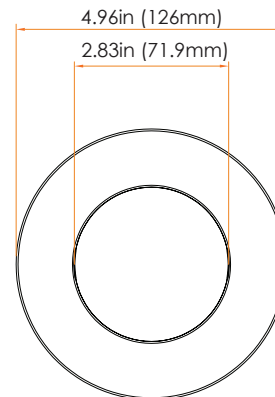

Project : _____
 Type : _____
 Drawn by : _____
 Catalogue No. : _____
 Date : _____

OPTIONS:

White Trim
(Included already)

Black Trim

Specifications

Model No.		HM05-DL04-9W120-5CCT
General	Watts	9W
	Lumen	700LM
	CCT	2700K/3000K/3500K/4000K/5000K
	Volts	AC120V
	CRI	>80
	Beam Angel	120degree
	Hours Rated	50000 hours
	Min Compartment Size	Length: 4.96 in. Width: 4.96 in. Height: 1.02 in.
Electrical	Operating Frequency	60Hz
	Power Factor	>0.9
	Operating Position	Horizontal&Vertical
	Surge Protection	Built-in surge protection-2.5KV
Physical	Operating Temperature	-20C(-4F) TO 45C(113F)
	Lens Material	Glass
	Housing Color	Black
Additional Information	Weight (Kg)	0.32
	Additional Info	5CCT adjustable
	Rated For Enclosed Fixture	Yes
Compliance	Warranty	5 years
	Safety Listing	cETL-Listed
	Location Rating	Wet
	Energy Star	Yes
	DLC Approved	No
DLC ID	No	

Dimensions & Weights

Model	9W
Diameter in.(mm)	4.96 (126)
Height in. (mm)	1.05 (26.6)
Net weight (lbs)	0.7

Accessories (Order Separately)

Order Code	Compatible With
Black Trim	HM05-DL04-9W120-5CCT
White Trim(Included already)	HM05-DL04-9W120-5CCT
Retrofit Kit	HM05-DL04-9W120-5CCT