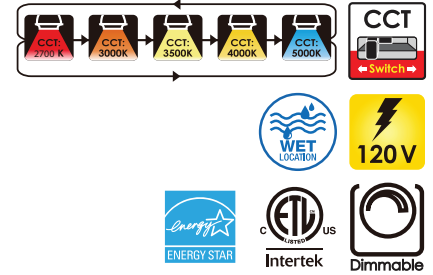

Project : _____
 Type : _____
 Drawn by : _____
 Catalogue No. : _____
 Date : _____

OPTIONS:

White Trim
(Included already)

Black Trim

Specifications

Model No.		HM05-DL04-9W120-5CCT
General	Watts	9W
	Lumen	700LM
	CCT	2700K/3000K/3500K/4000K/5000K
	Volts	AC120V
	CRI	>80
	Beam Angel	120degree
	Hours Rated	50000 hours
	Min Compartment Size	Length: 4.96 in. Width: 4.96 in. Height: 1.02 in.
Electrical	Operating Frequency	60Hz
	Power Factor	>0.9
	Operating Position	Horizontal&Vertical
	Surge Protection	Built-in surge protection-2.5KV
Physical	Operating Temperature	-20C(-4F) TO 45C(113F)
	Lens Material	Glass
	Housing Color	Black
Additional Information	Weight (Kg)	0.32
	Additional Info	5CCT adjustable
	Rated For Enclosed Fixture	Yes
Compliance	Warranty	5 years
	Safety Listing	cETL-Listed
	Location Rating	Wet
	Energy Star	Yes
	DLC Approved	No
DLC ID	No	

Features & Specifications

Construction	<ul style="list-style-type: none"> • Clear glass lens over LEDs provides a high light efficacy. Standard 120° beam angle • CCT Select switch is placed discretely inside the driver housing • One white trim included • Black & Silver trims are sold separately, no screw required. see accessories table
Mounting	<ul style="list-style-type: none"> • No bracket required, screw the fixture to Junction box directly
Performance Data	<ul style="list-style-type: none"> • Available in 2700K/3000K/3500K/4000K/5000 K selectable color temperature • 80+ CRI • Electrical ratings: 120 V • Estimated life of over 50 000 hours to L70 • Triac dimming driver. Dimming cables included with this luminaire • 2.5kV surge protection (standard) • Operating temperature: -10°C to 40°C (14°F to 104°F)
Compliances	<ul style="list-style-type: none"> • cETL certified for wet locations • IP44 • Meets FCC requirements • Energy Star