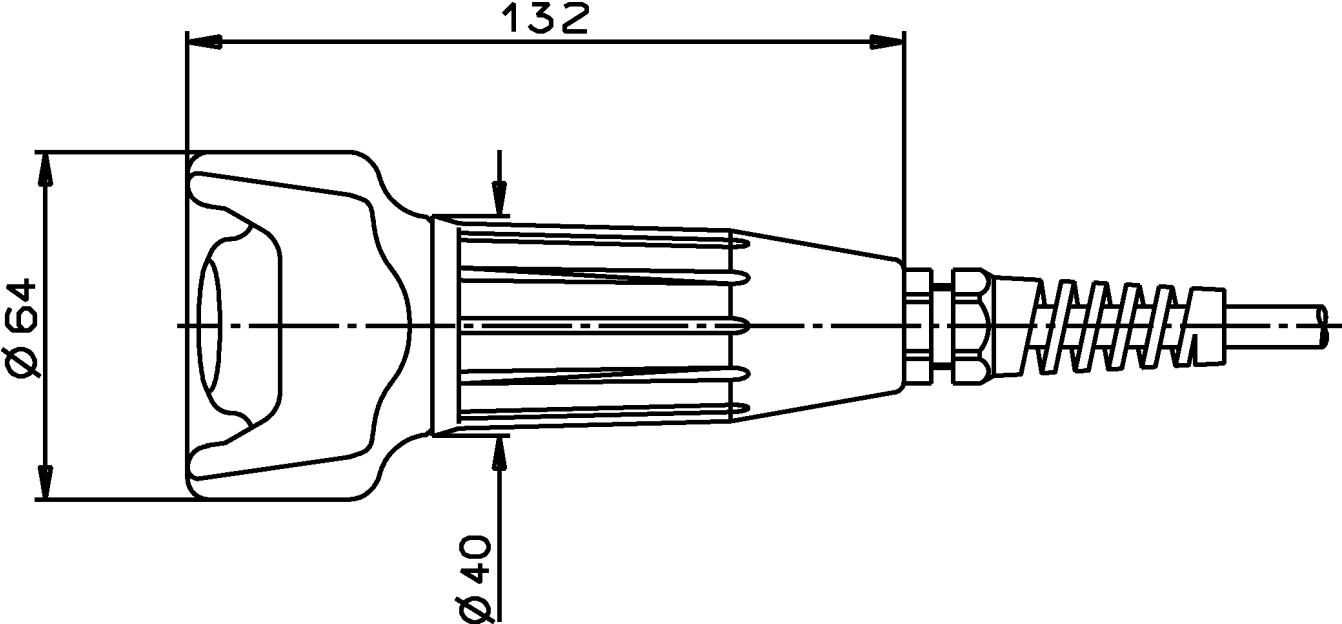

ZSA2A2S05AC1643 (Order no. 057010)

ZSA, 3-stage with cable

- ▶ Housing G1
- ▶ 3-stage function
- ▶ Coiled connecting cable, 5 m

Switching element

210 2 NO + 1 NC \rightarrow

Cable

The high quality connecting cables (individual screening of the safety contacts) are available coiled.

3-stage function

Enabling function is active only in the second stage (center position, actuating point). If the pushbutton is released or pushed further (panic function), the enabling is removed (dependent on the wiring, see function sequence).

Dimensional drawings

Connection examples