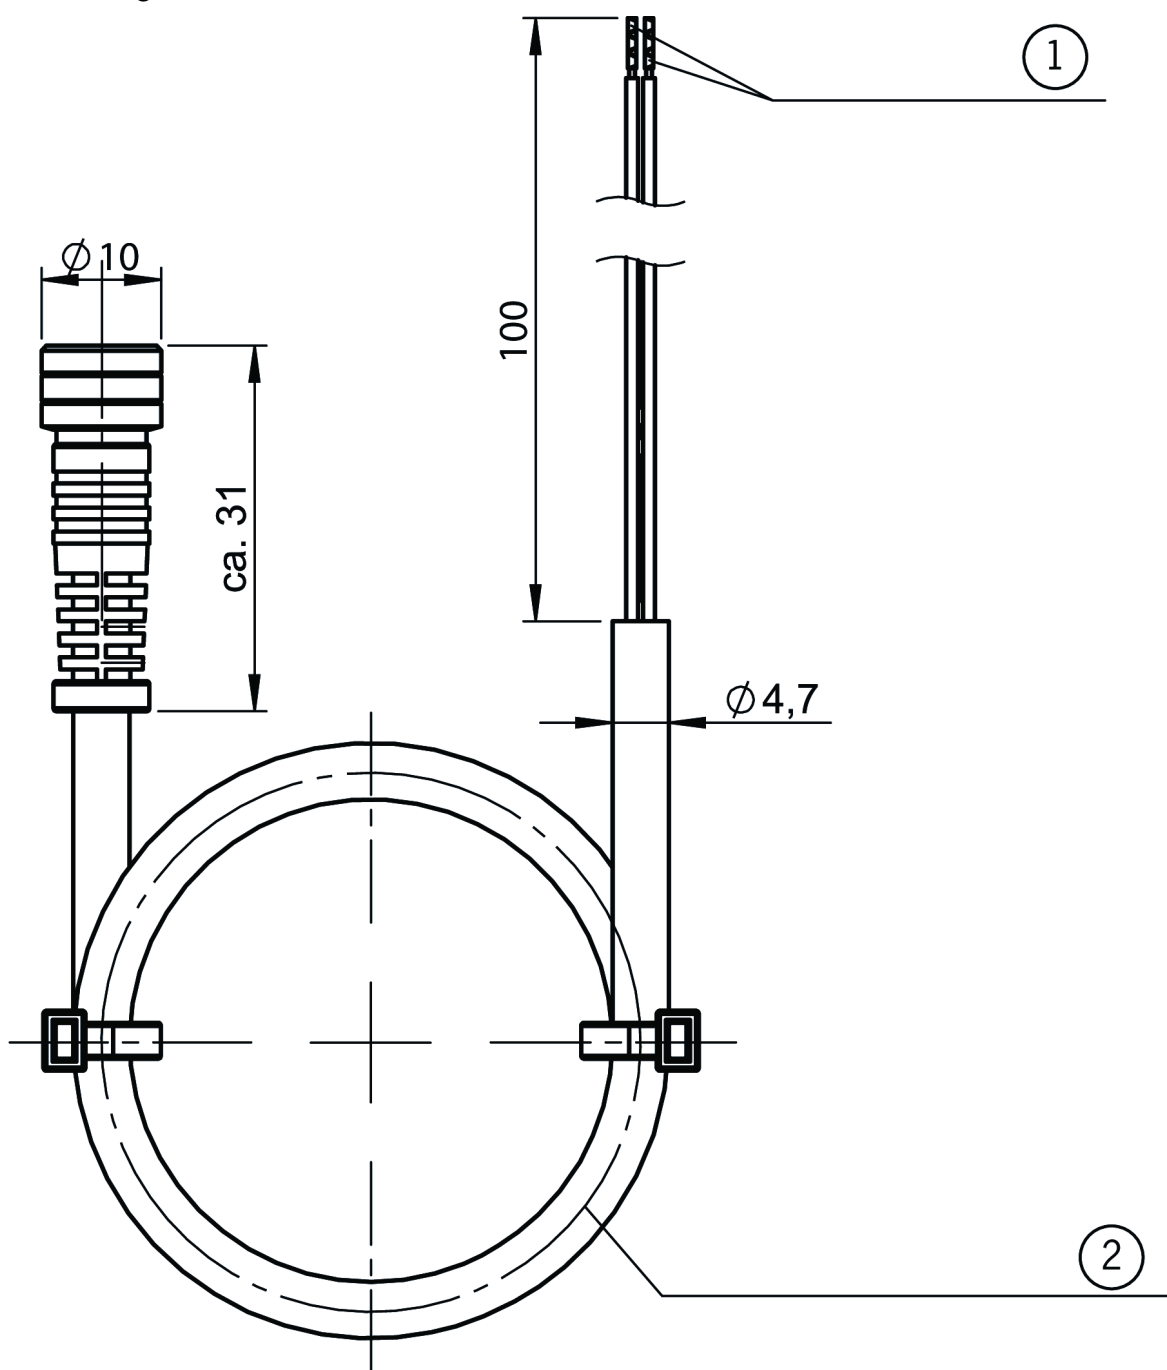

C-M08F04-04X034PU05,0-ES-116049 (Order no. 116049)

Connecting cable with plug connector M8, 4-pin, 5 m

- ▶ M8 female plug, 4-pin
- ▶ Straight plug connector
- ▶ PUR cable
- ▶ Cable length 5 m
- ▶ With flying lead

Dimensional drawings

1 Cable end sleeves

2 PUR cable 4 x 0.34²

Dimensional drawings