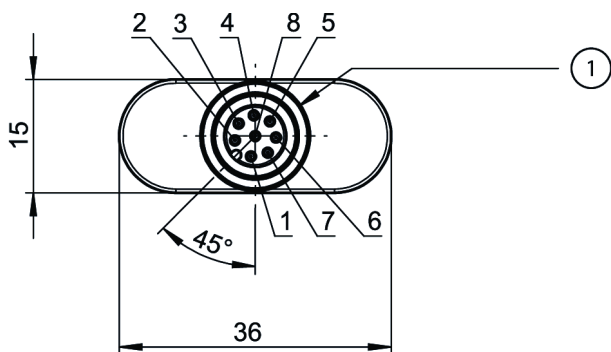

AC-YD-SBB-097627 (Order no. 097627)

Y-distributor M12

- ▶ For the series connection of AR/BR safety switches in switch chains
- ▶ Y-distributor M12, 2 x 5-pin, 1 x 8-pin
- ▶ Straight plug connector

Dimensional drawings

Connection examples

* Funktion der Pinbelegung in Abhängigkeit des angeschlossenen Geräts

* Function of pin assignment depending on the device connected

1 Female plug

2 Male plug