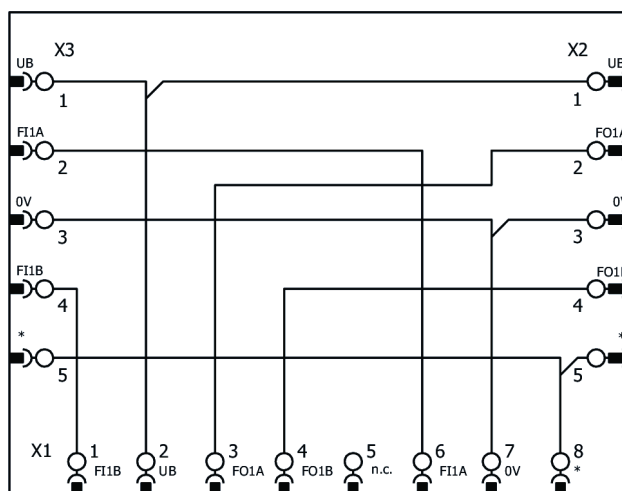

AC-YD-SBB-097627 (Order no. 097627)

Y-distributor M12

- ▶ For the series connection of AR/BR safety switches in switch chains
- ▶ Y-distributor M12, 2 x 5-pin, 1 x 8-pin
- ▶ Straight plug connector

Dimensional drawings

Connection examples

* Funktion der Pinbelegung in Abhängigkeit des angeschlossenen Geräts

* Function of pin assignment depending on the device connected

1 Female plug

2 Male plug