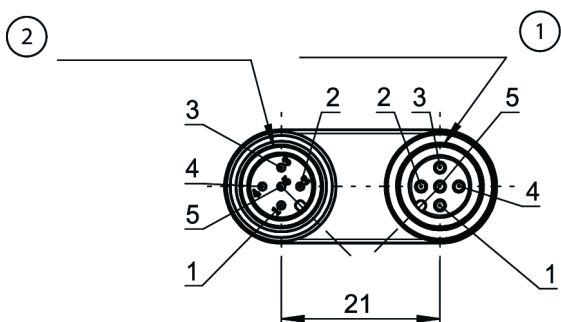

AC-YD-SBB-097627 (Order no. 097627)

Y-distributor M12

- ▶ For the series connection of AR/BR safety switches in switch chains
- ▶ Y-distributor M12, 2 x 5-pin, 1 x 8-pin
- ▶ Straight plug connector

Dimensional drawings

Connection examples

* Funktion der Pinbelegung in Abhängigkeit des angeschlossenen Geräts

* Function of pin assignment depending on the device connected

1 Female plug

2 Male plug