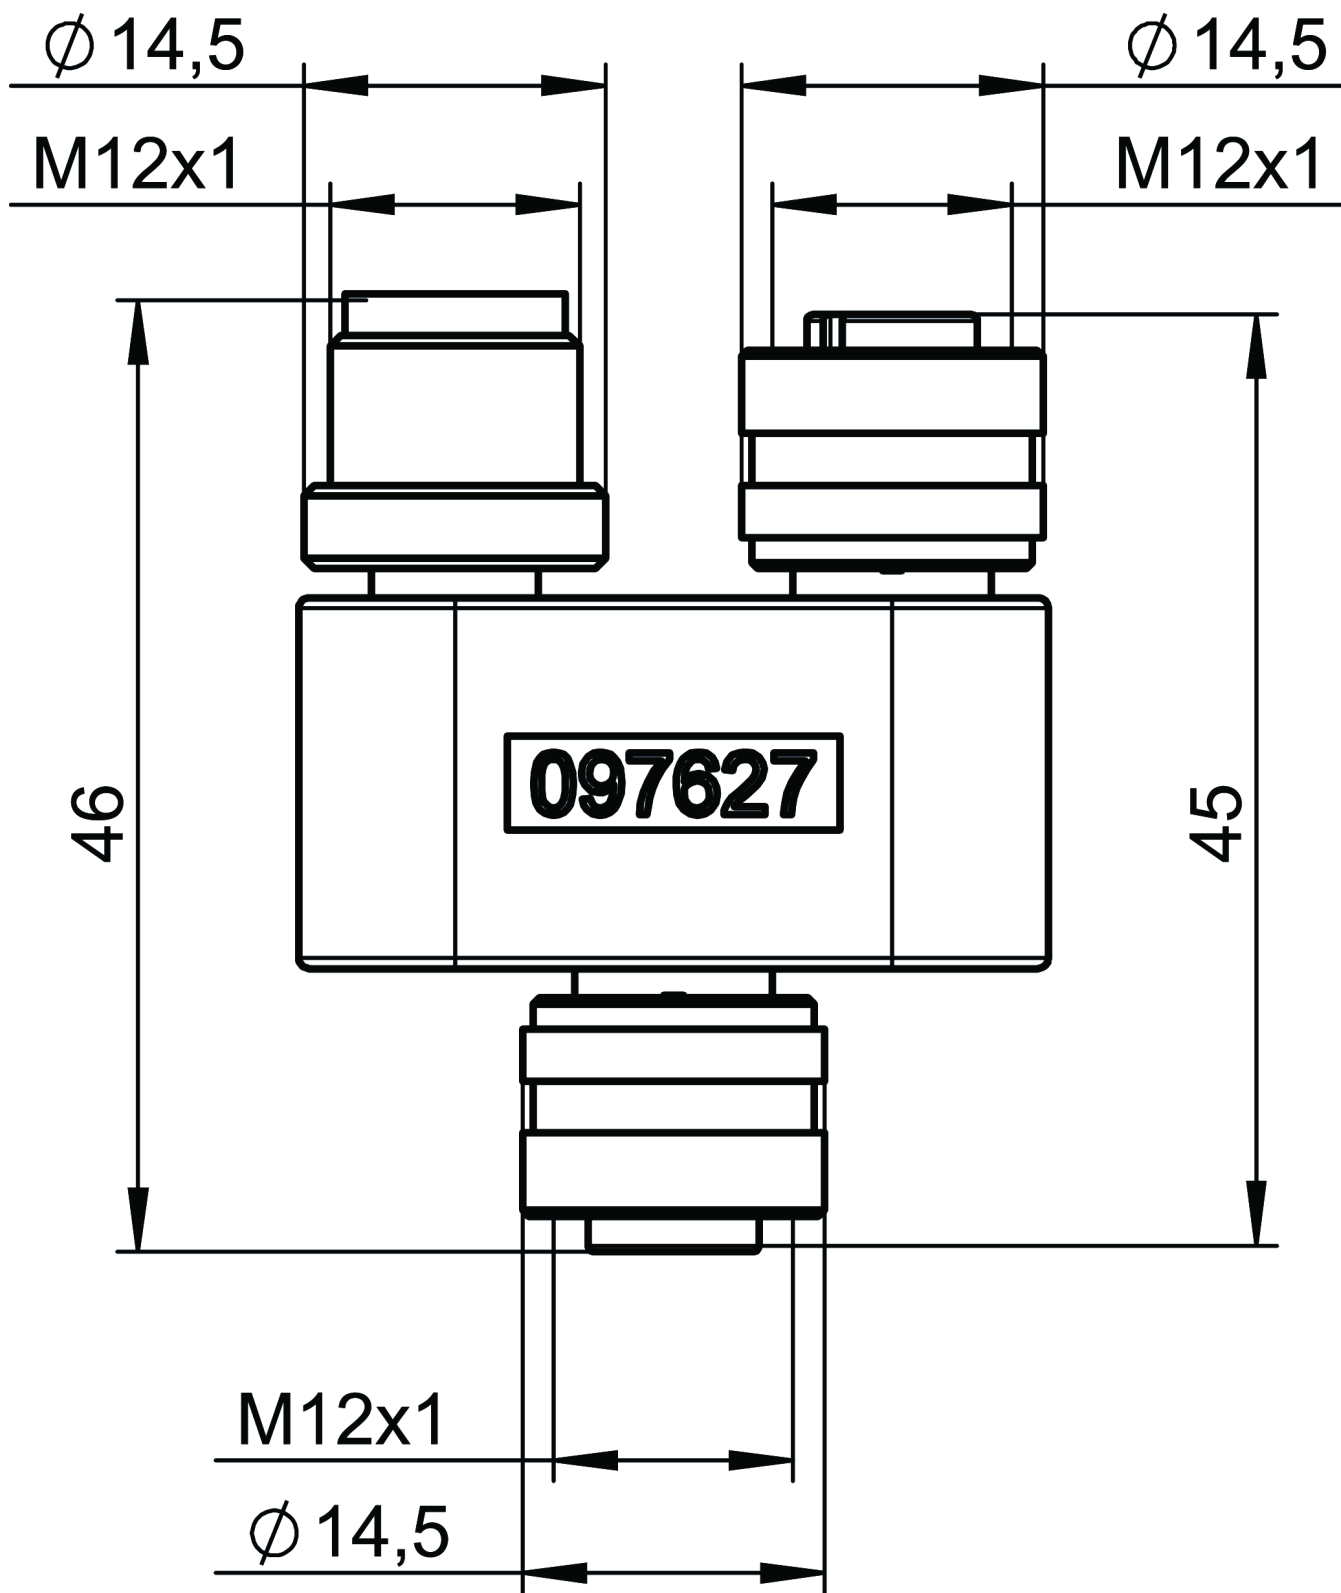

AC-YD-SBB-097627 (Order no. 097627)

Y-distributor M12

- ▶ For the series connection of AR/BR safety switches in switch chains
- ▶ Y-distributor M12, 2 x 5-pin, 1 x 8-pin
- ▶ Straight plug connector

Dimensional drawings

Connection examples

* Funktion der Pinbelegung in Abhängigkeit des angeschlossenen Geräts

* Function of pin assignment depending on the device connected

1 Female plug

2 Male plug