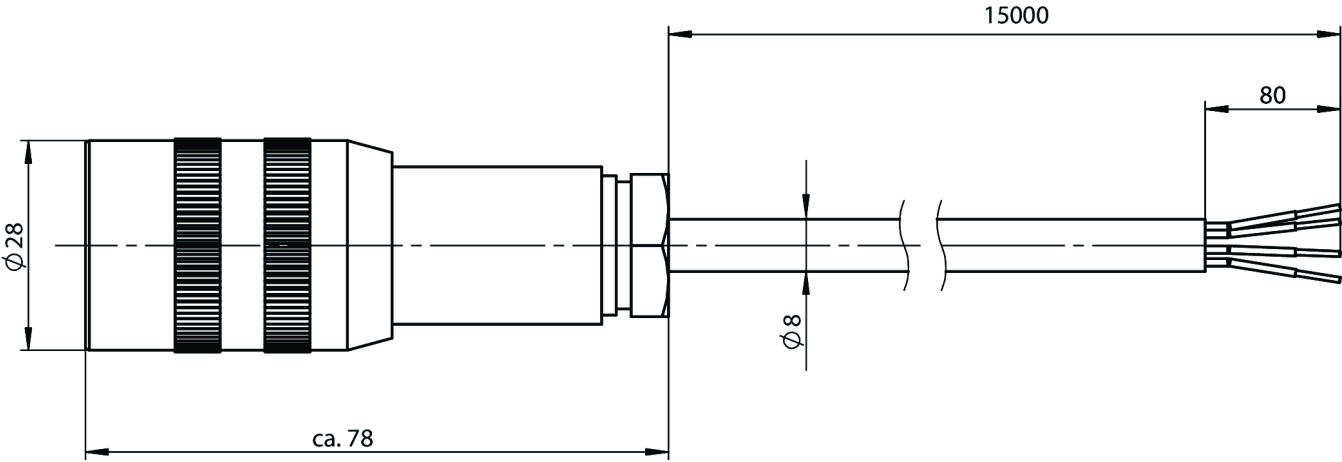

C-M26F07-07X1,0PU15,0-MA-077634 (Order no. 077634)**Connecting cable with plug connector SR6, 15 m**

- ▶ Female plug SR6, 6-pin + PE
- ▶ Straight plug connector
- ▶ PUR cable
- ▶ Cable length 15 m
- ▶ With flying lead

**Connector assignment**

1	1
2	2
3	3
4	4
5	5
6	6
	7

Dimensional drawings

Dimensional drawings