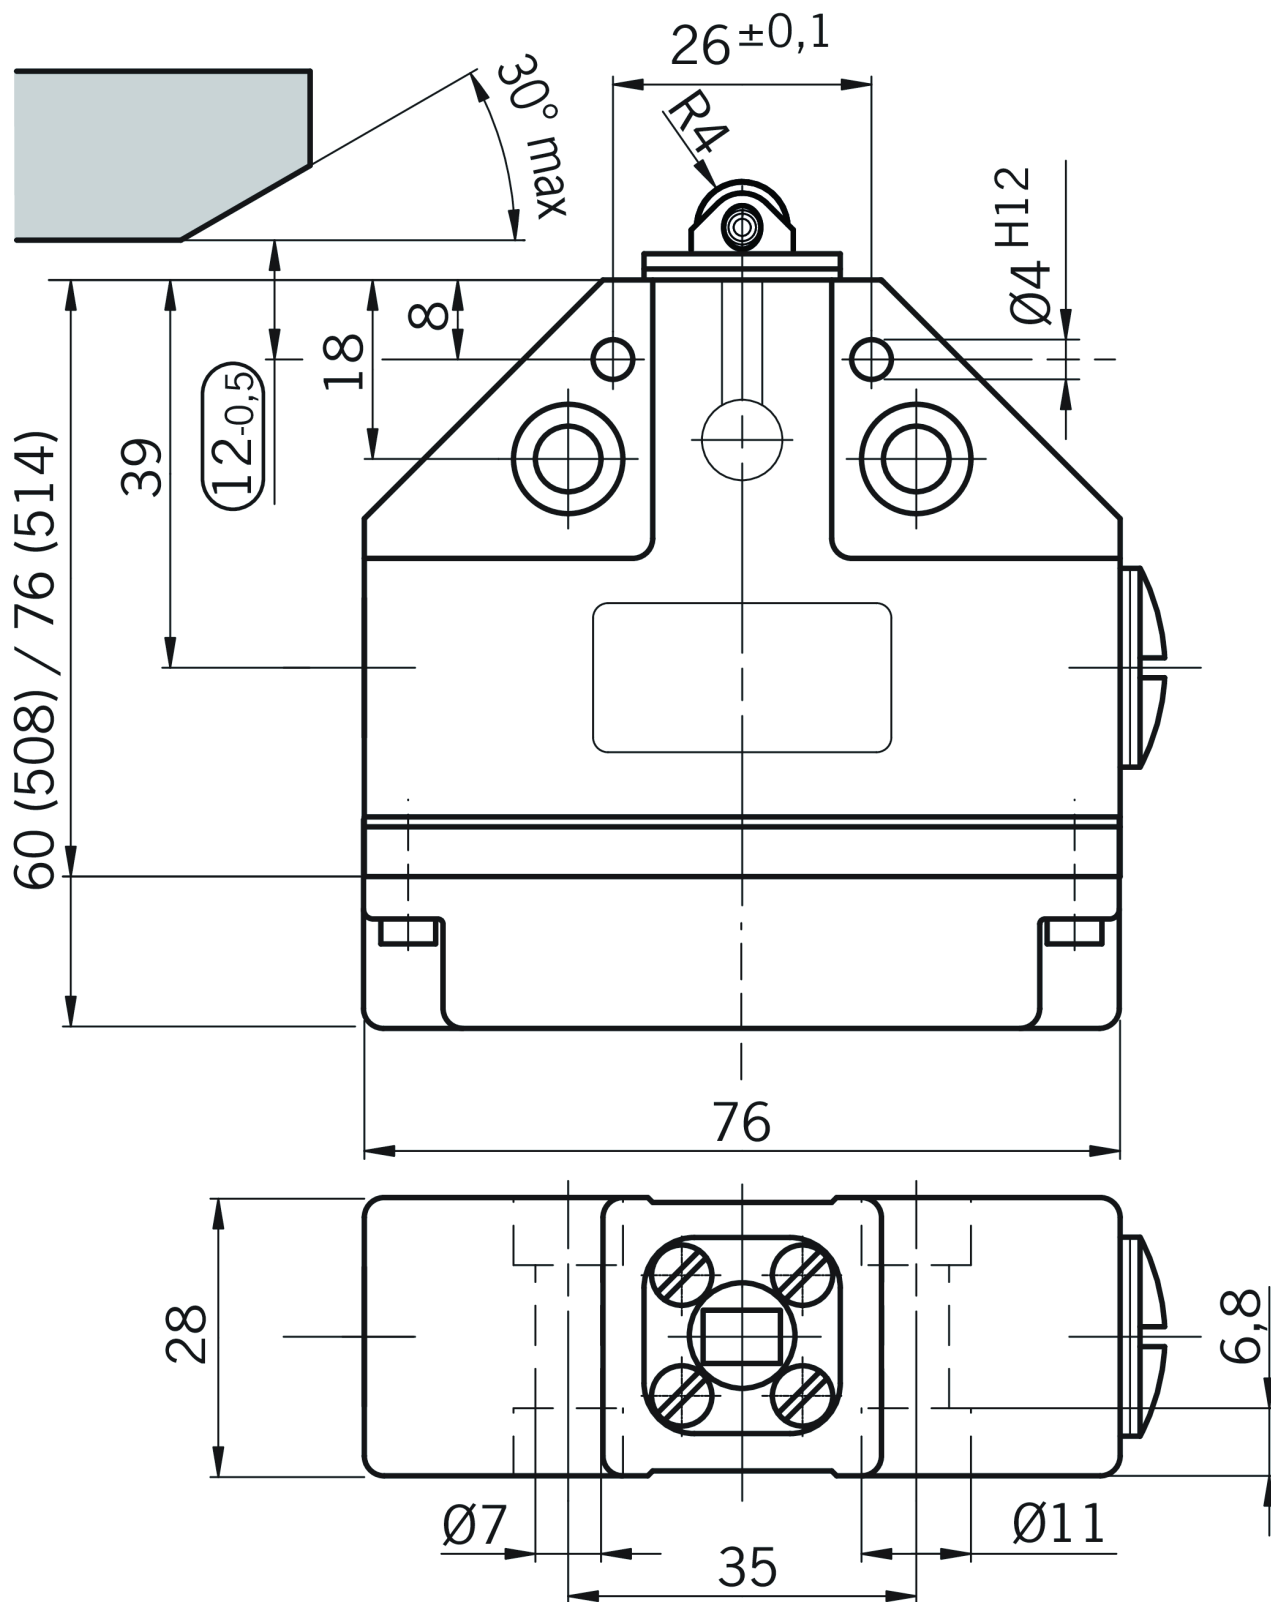

## N1AR502-M (Order no. 078485)

### Precision single limit switch N1A, roller plunger

- ▶ Plunger material stainless steel
- ▶ Housing according to DIN 43693

Dimensional drawings

Connection examples