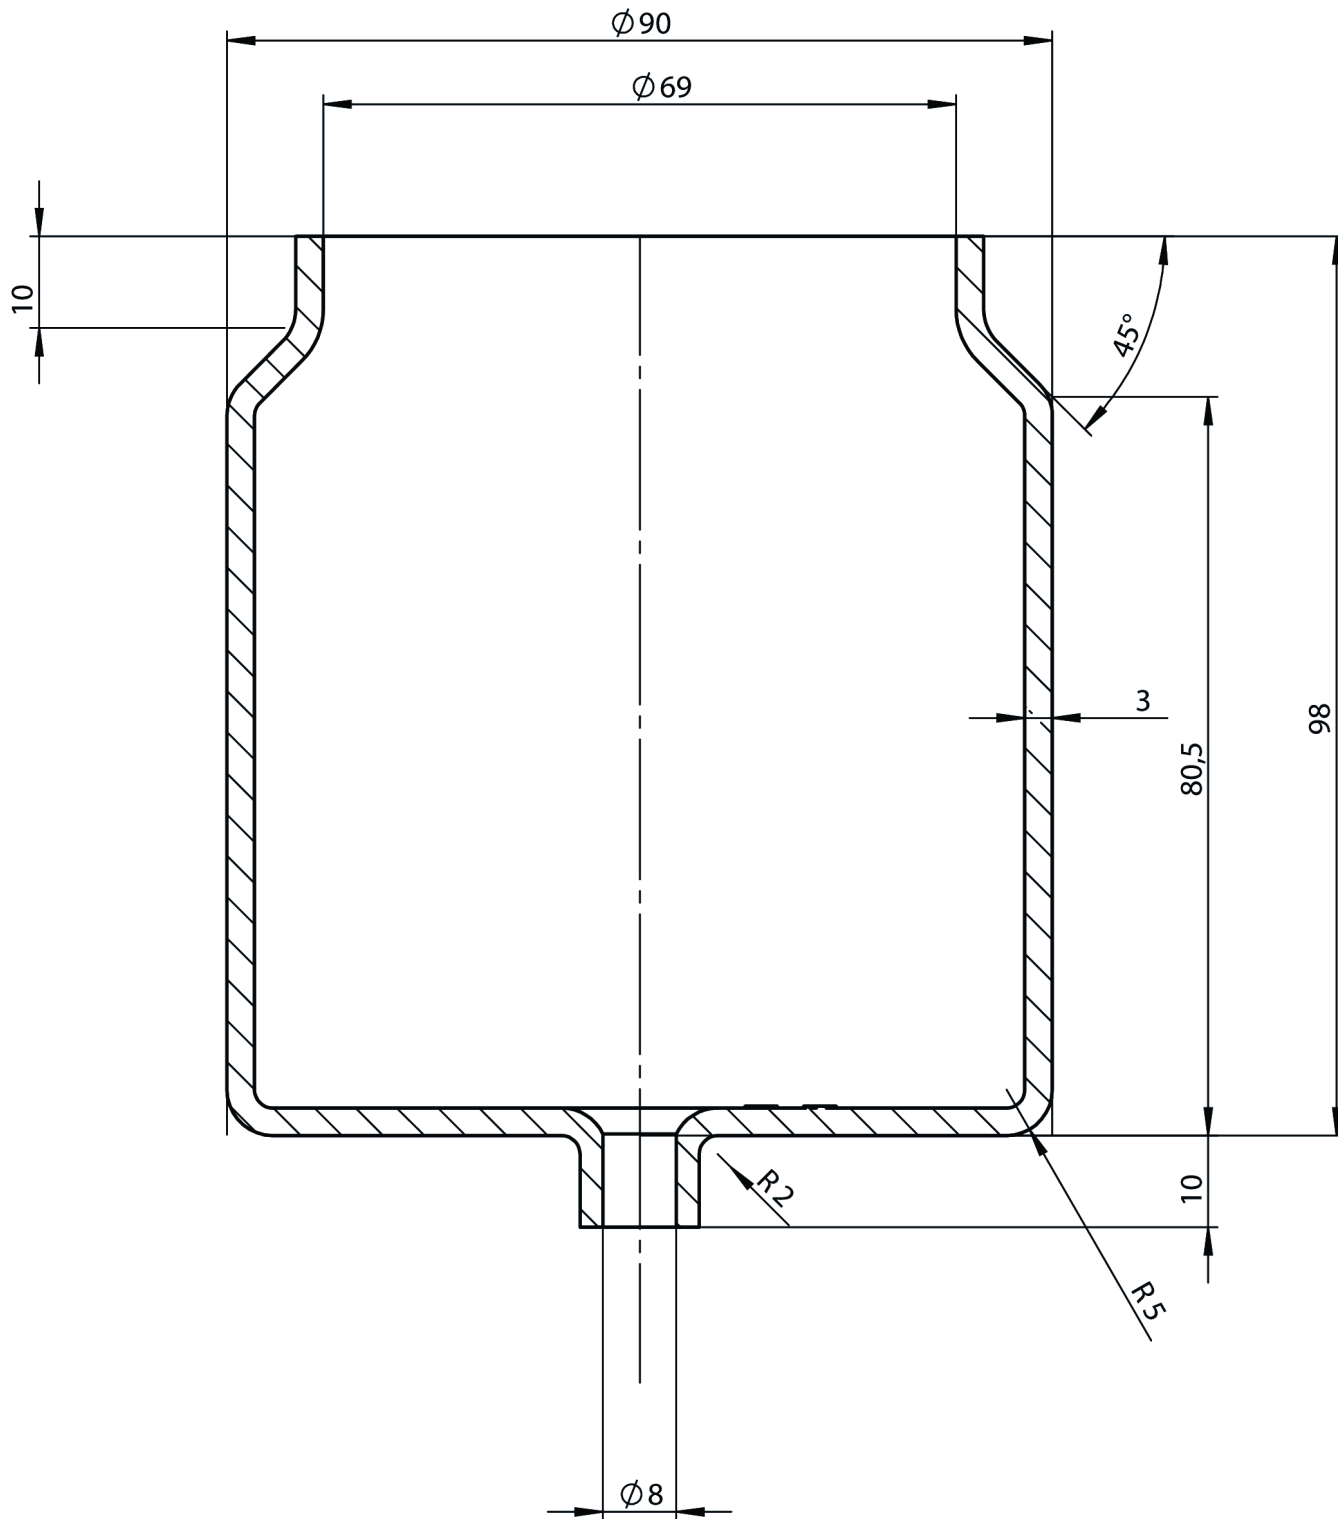

SCHUTZKAPPE KC RUECKSEITIG (Order no. 093806)

Protective bellows for joystick switches WE and KC

- ▶ Protective bellows for joystick switches WE and series KC
- ▶ Material: PVC-P 60 Shore A

Dimensional drawings