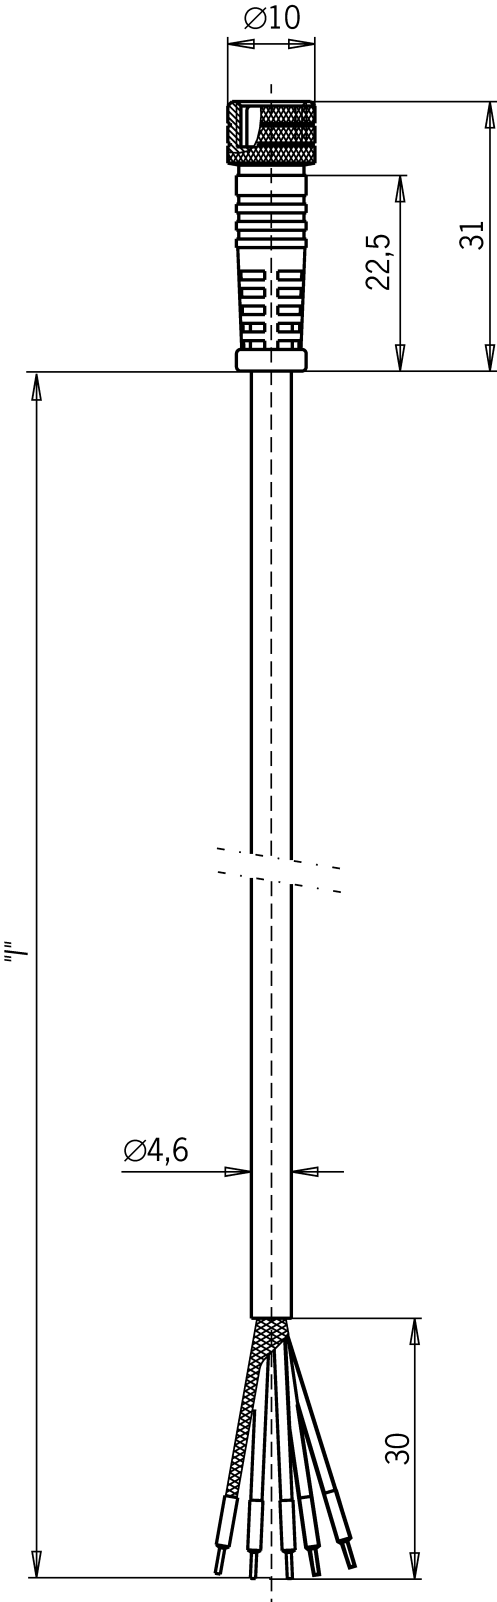

**C-M08F04-04X025PV10,0-ES-084643 (Order no. 084643)****Connecting cable with plug connector M8, 4-pin, 10 m**

- ▶ M8 female plug, 4-pin
- ▶ Straight plug connector
- ▶ PVC cable
- ▶ Cable length 10 m
- ▶ With flying lead
- ▶ Knurled nut electrically connected to cable shield

**Dimensional drawings**

Dimensional drawings

4 (LED-)

2 (LED+)

3 (H2)

1 (H1)