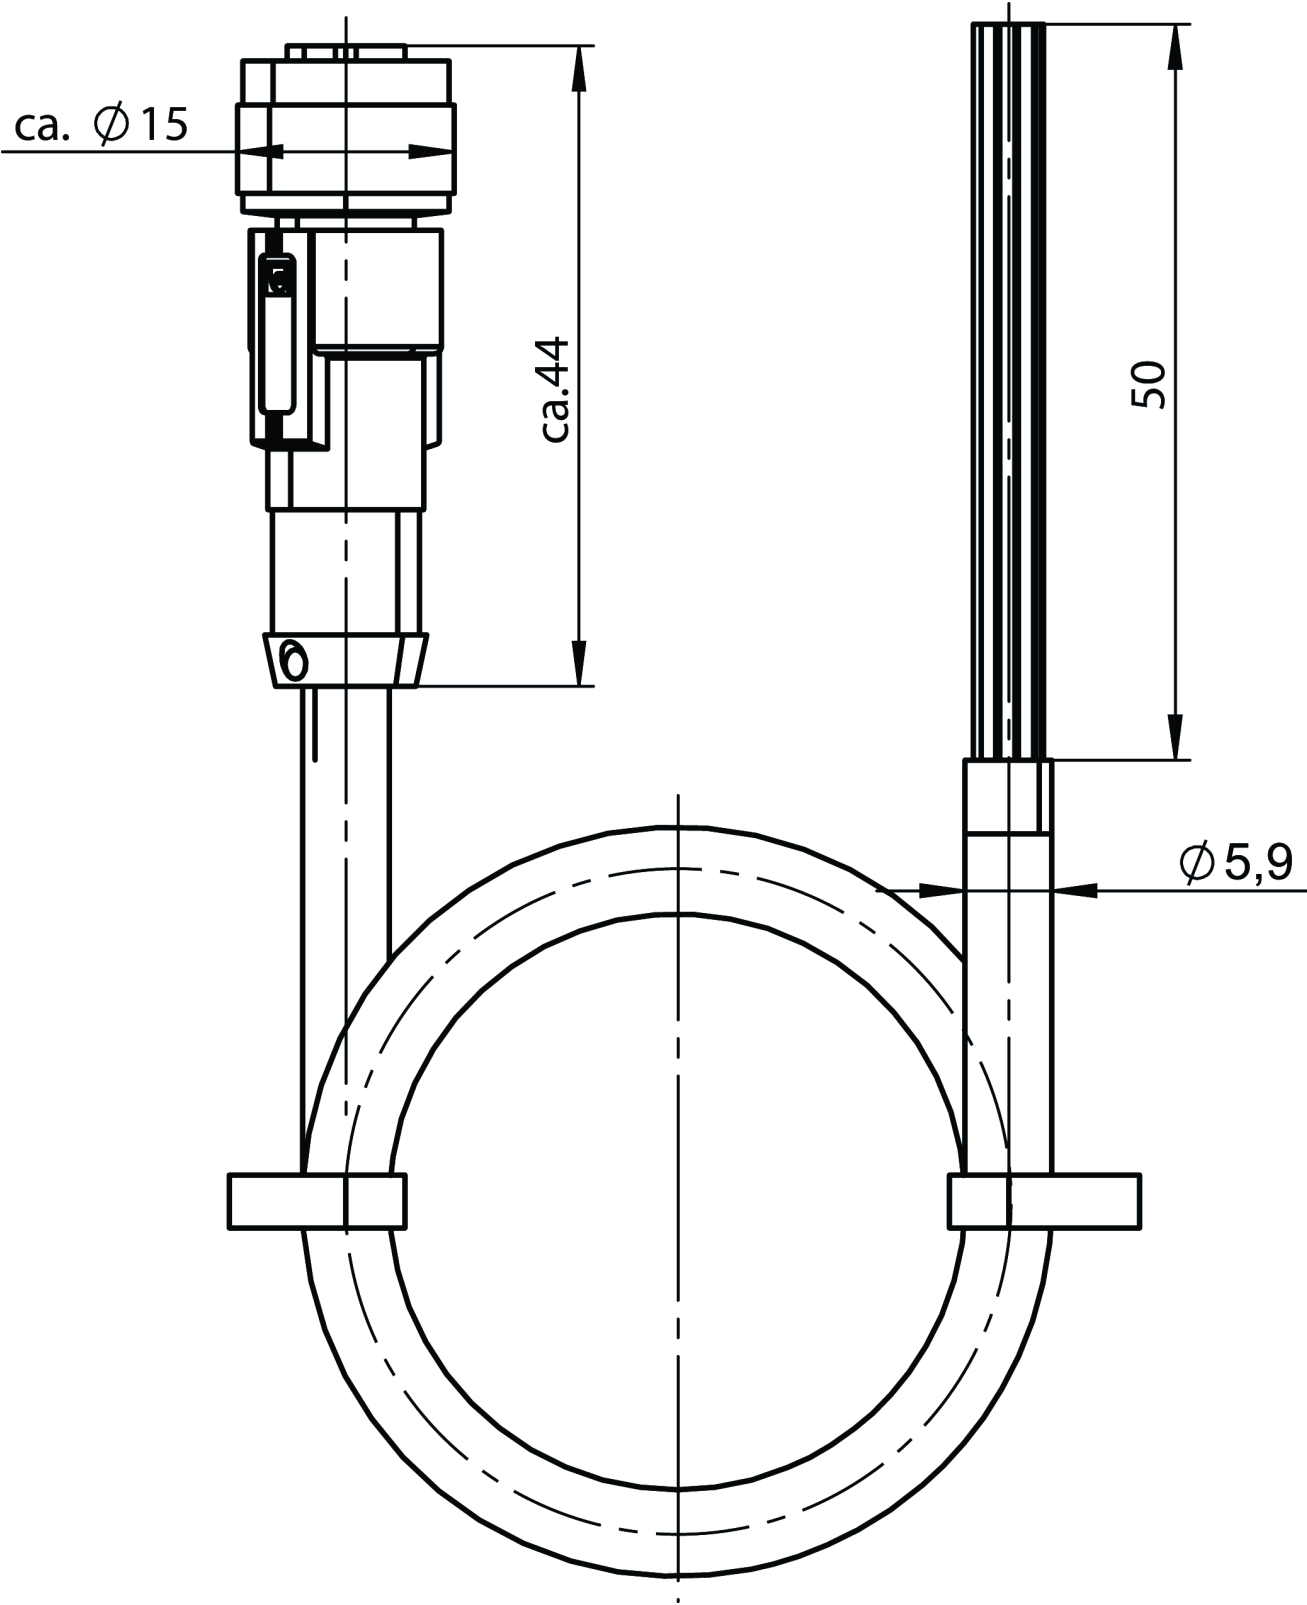

C-M12F08-08X025PU30,0-MA-115257 (Order no. 115257)

Connecting cable with plug connector M12, 8-pin, 30 m

- ▶ M12 female plug, 8-pin
- ▶ Straight plug connector
- ▶ PUR cable
- ▶ Cable length 30 m
- ▶ With flying lead

Terminal assignment

View of connection side	Pin	Conductor coloring
	1	WH
	2	BN
	3	GN
	4	YE
	5	GY
	6	PK
	7	BU
	8	RD

Dimensional drawings

Connection examples