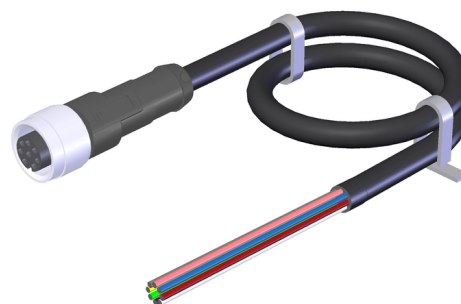

C-M12F08-08X025PU30,0-MA-115257 (Order no. 115257)

Connecting cable with plug connector M12, 8-pin, 30 m

- ▶ M12 female plug, 8-pin
- ▶ Straight plug connector
- ▶ PUR cable
- ▶ Cable length 30 m
- ▶ With flying lead

Terminal assignment

View of connection side	Pin	Conductor coloring
	1	WH
	2	BN
	3	GN
	4	YE
	5	GY
	6	PK
	7	BU
	8	RD

Dimensional drawings

Connection examples