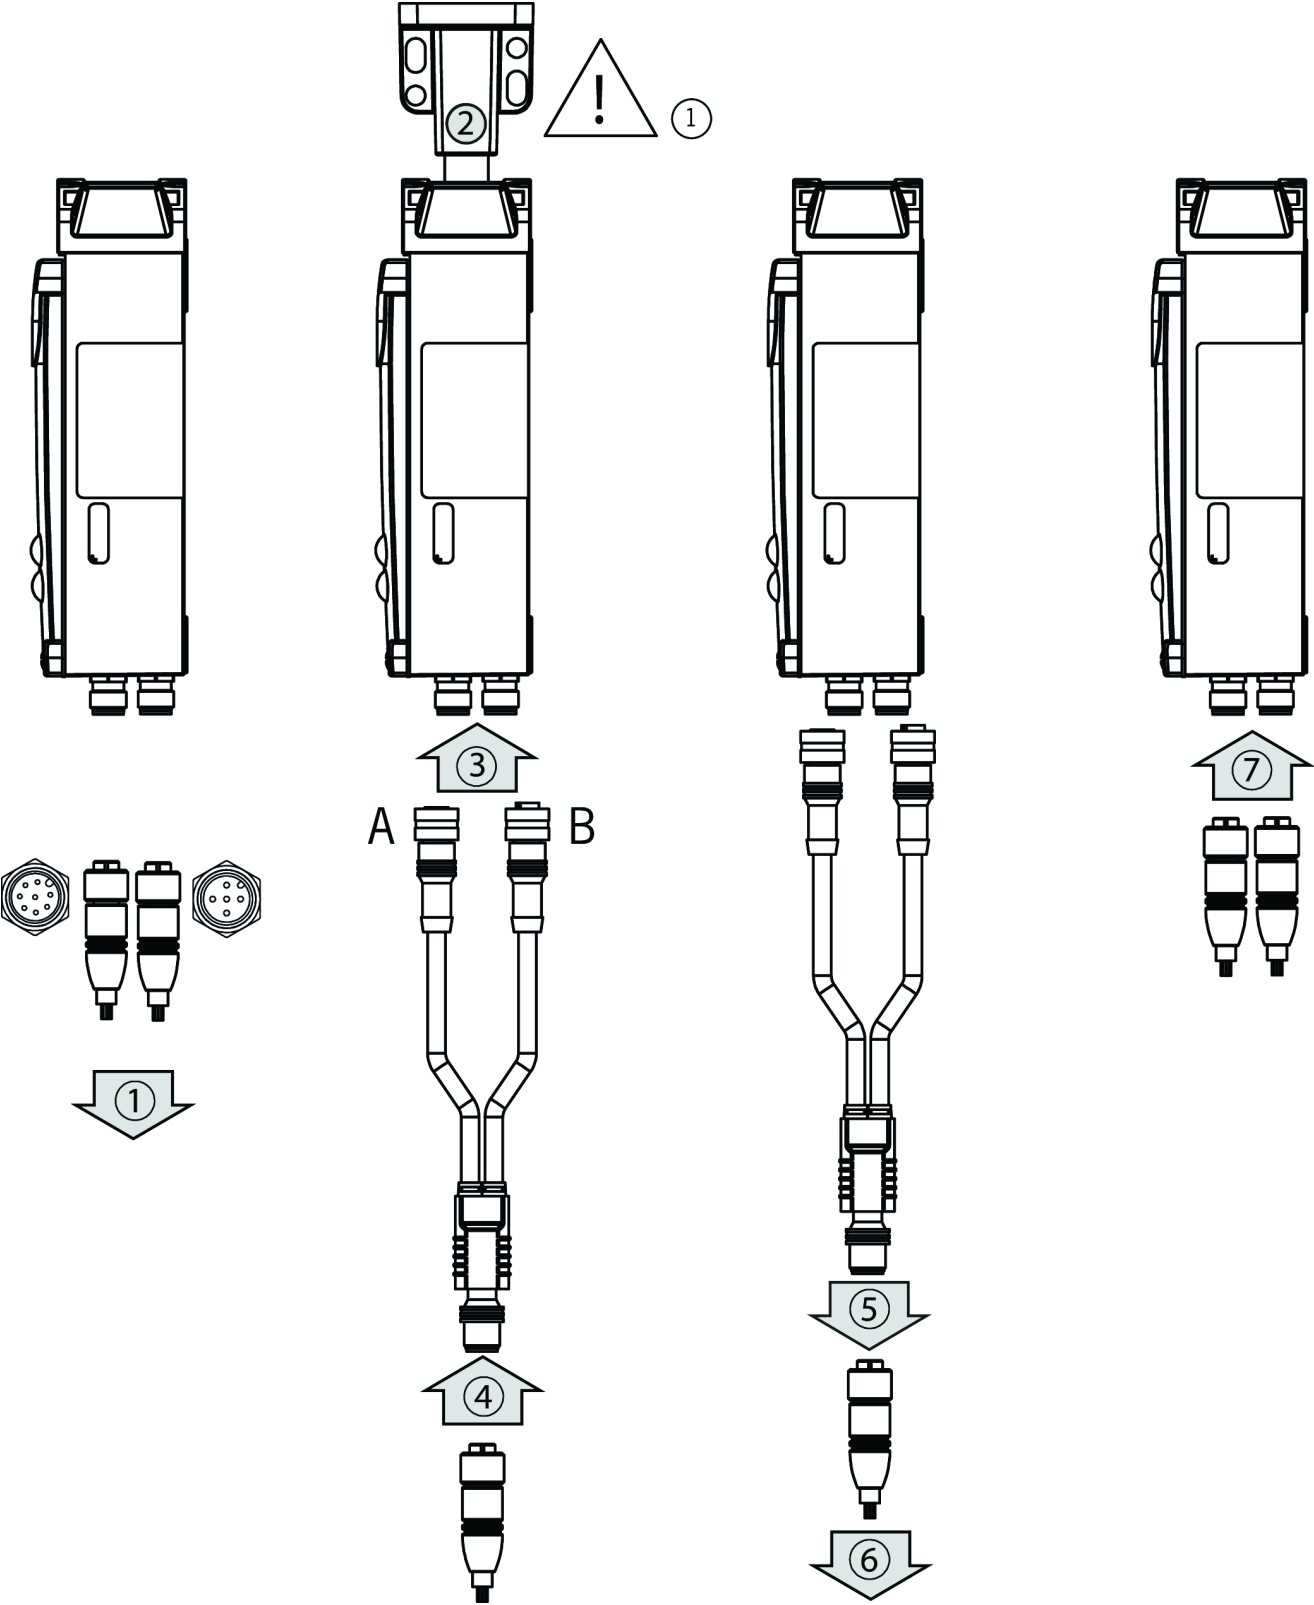

### Teach-in adapter for CET 1/3

- ▶ Teach-in adapter
- ▶ Optional accessory for teaching-in a new actuator for safety switch with M12 plug connector.

### Suitable for safety switch

CET 1/3 AR with 2 plug connectors M12, 5 and 8-pin

Dimensional drawings

1 Actuator in the actuating range