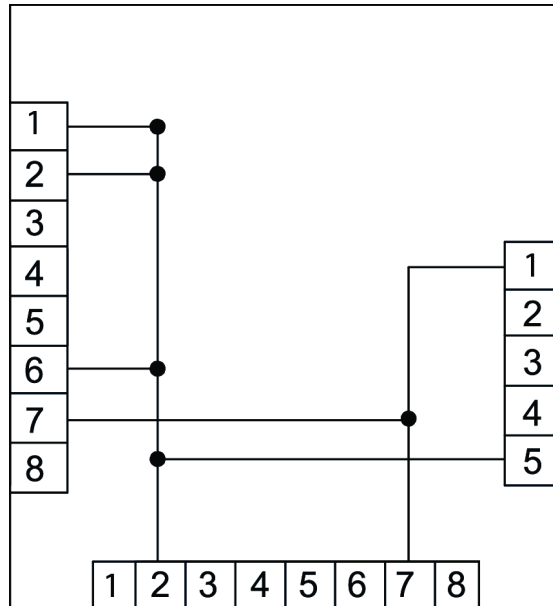

### Teach-in adapter for CET 1/3

- ▶ Teach-in adapter
- ▶ Optional accessory for teaching-in a new actuator for safety switch with M12 plug connector.

### Suitable for safety switch

CET 1/3 AR with 2 plug connectors M12, 5 and 8-pin

Dimensional drawings

1 Actuator in the actuating range

## Connection examples

Verbindung /  
connection A,  
Buchse /  
socket connector

Verbindung /  
connection B,  
Buchse /  
socket connector

Verbindung / connection  
Stecker / plug