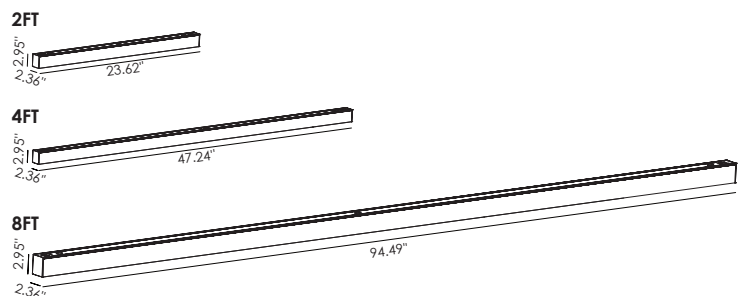

Dimensions & Weights

| Model.No | 2FT | 4FT | 8FT |
|------------------|-----------------------------------|------------------------------------|------------------------------------|
| Size in. (mm) | 23.62X2.95X2.36 in (600X75X60) | 47.24X2.95X2.36 in (1200X75X60) | 94.49X2.95X2.36 in (2400X75X60) |
| Net weight (lbs) | 3.09lb | 5.07lb | 9.7lb |
| Package | 1pc/box 6pcs/ctn | 1pc/box 6pcs/ctn | 1pc/box 4pcs/ctn |

Product Details

Connections

I connector, I shape; Max. linkable: 8FT-8PCS,4FT-16PCS,2FT-48PCS

X connector, X shape

L connector, rectangle shape

V connector, Hexagon shape(120 degree)

T connector, T shape