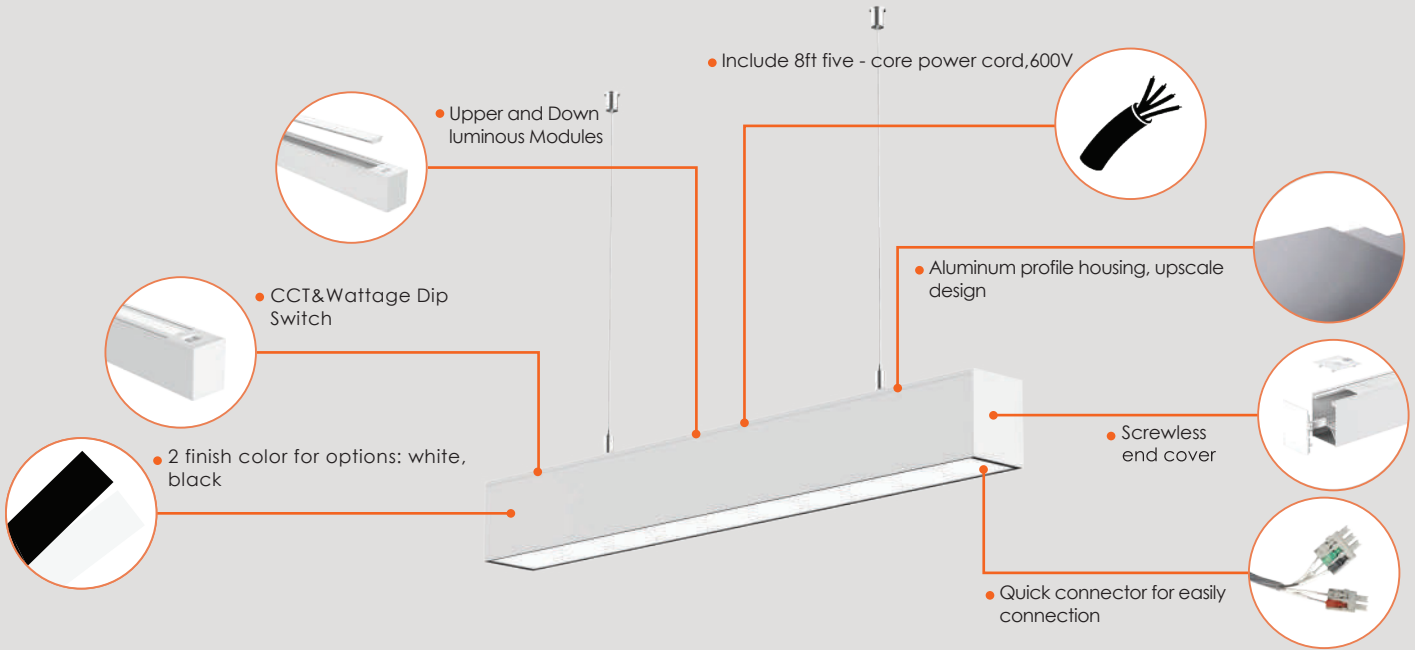

Features & Specifications

| | |
|-------------------------|--|
| Construction | <ul style="list-style-type: none"> Aluminum housing, low profile, upscale design 3 CCTs and 3 Powers Selectable provides more options on site and save SKU in warehousing Screwless end cap and buckle joint ensure tool-free connecting Indirect/direct lighting mode for options Various different installation accessories for different application: pendant, wall mounted, surface mounted Various different accessories for different shape: I, L, T, X, V |
| | <ul style="list-style-type: none"> Pendant Optional accessories for different installation: wall mounted, surface mounted |
| Mounting | <ul style="list-style-type: none"> Available in 3000K/4000/5000K selectable color temperature 80+ CRI, SDCM<5 Electrical ratings: 120-347 V Estimated life of over 100,000 hours to L70 0-10V dimming driver Flicker percentage<5%, meet IEEE standard Operating temperature: -20°C to 40°C (-4°F to 104°F) |
| | <ul style="list-style-type: none"> cULus certified for Damp locations DLC5.1 Premium |
| Performance Data | |
| Compliances | |

Product Details

Connections

I connector, I shape; Max. linkable: 8FT-8PCS,4FT-16PCS,2FT-48PCS

X connector, X shape

L connector, rectangle shape

V connector, Hexagon shape(120 degree)

T connector, T shape