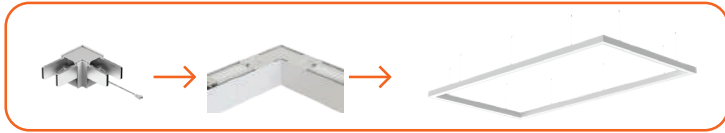

Features & Specifications

| | |
|-------------------------|--|
| Construction | <ul style="list-style-type: none"> Aluminum housing, low profile, upscale design 3 CCTs and 3 Powers Selectable provides more options on site and save SKU in warehousing Screwless end cap and buckle joint ensure tool-free connecting Indirect/direct lighting mode for options Various different installation accessories for different application: pendant, wall mounted, surface mounted Various different accessories for different shape: I, L, T, X, V |
| | <ul style="list-style-type: none"> Pendant Optional accessories for different installation: wall mounted, surface mounted |
| Mounting | <ul style="list-style-type: none"> Available in 3000K/4000/5000K selectable color temperature 80+ CRI, SDCM<5 Electrical ratings: 120-347 V Estimated life of over 100,000 hours to L70 0-10V dimming driver Flicker percentage<5%, meet IEEE standard Operating temperature: -20°C to 40°C (-4°F to 104°F) |
| | <ul style="list-style-type: none"> cULus certified for Damp locations DLC5.1 Premium |
| Performance Data | |
| Compliances | |

Product Details

Connections

I connector, I shape; Max. linkable: 8FT-8PCS,4FT-16PCS,2FT-48PCS

X connector, X shape

L connector, rectangle shape

V connector, Hexagon shape(120 degree)

T connector, T shape