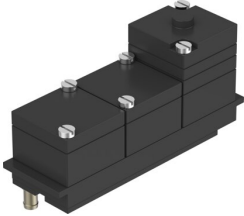

OR module OS-2-R-M5

Part number: 7423

FESTO

Data sheet

Feature	Value
Valve function	OR function
Pneumatic connection, port 1	PK-4
Pneumatic connection, port 2	PK-4
Type of mounting	With through-hole
Operating pressure	0.001 bar...6 bar
LABS (PWIS) conformity	VDMA24364-B2-L
Pneumatic connection, port 3	PK-4