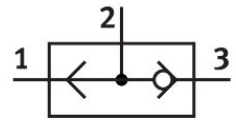

OR module OS-2-R-M5

Part number: 7423

FESTO

Data sheet

Feature	Value
Valve function	OR function
Pneumatic connection, port 1	PK-4
Pneumatic connection, port 2	PK-4
Type of mounting	With through-hole
Operating pressure	0.001 bar...6 bar
LABS (PWIS) conformity	VDMA24364-B2-L
Pneumatic connection, port 3	PK-4