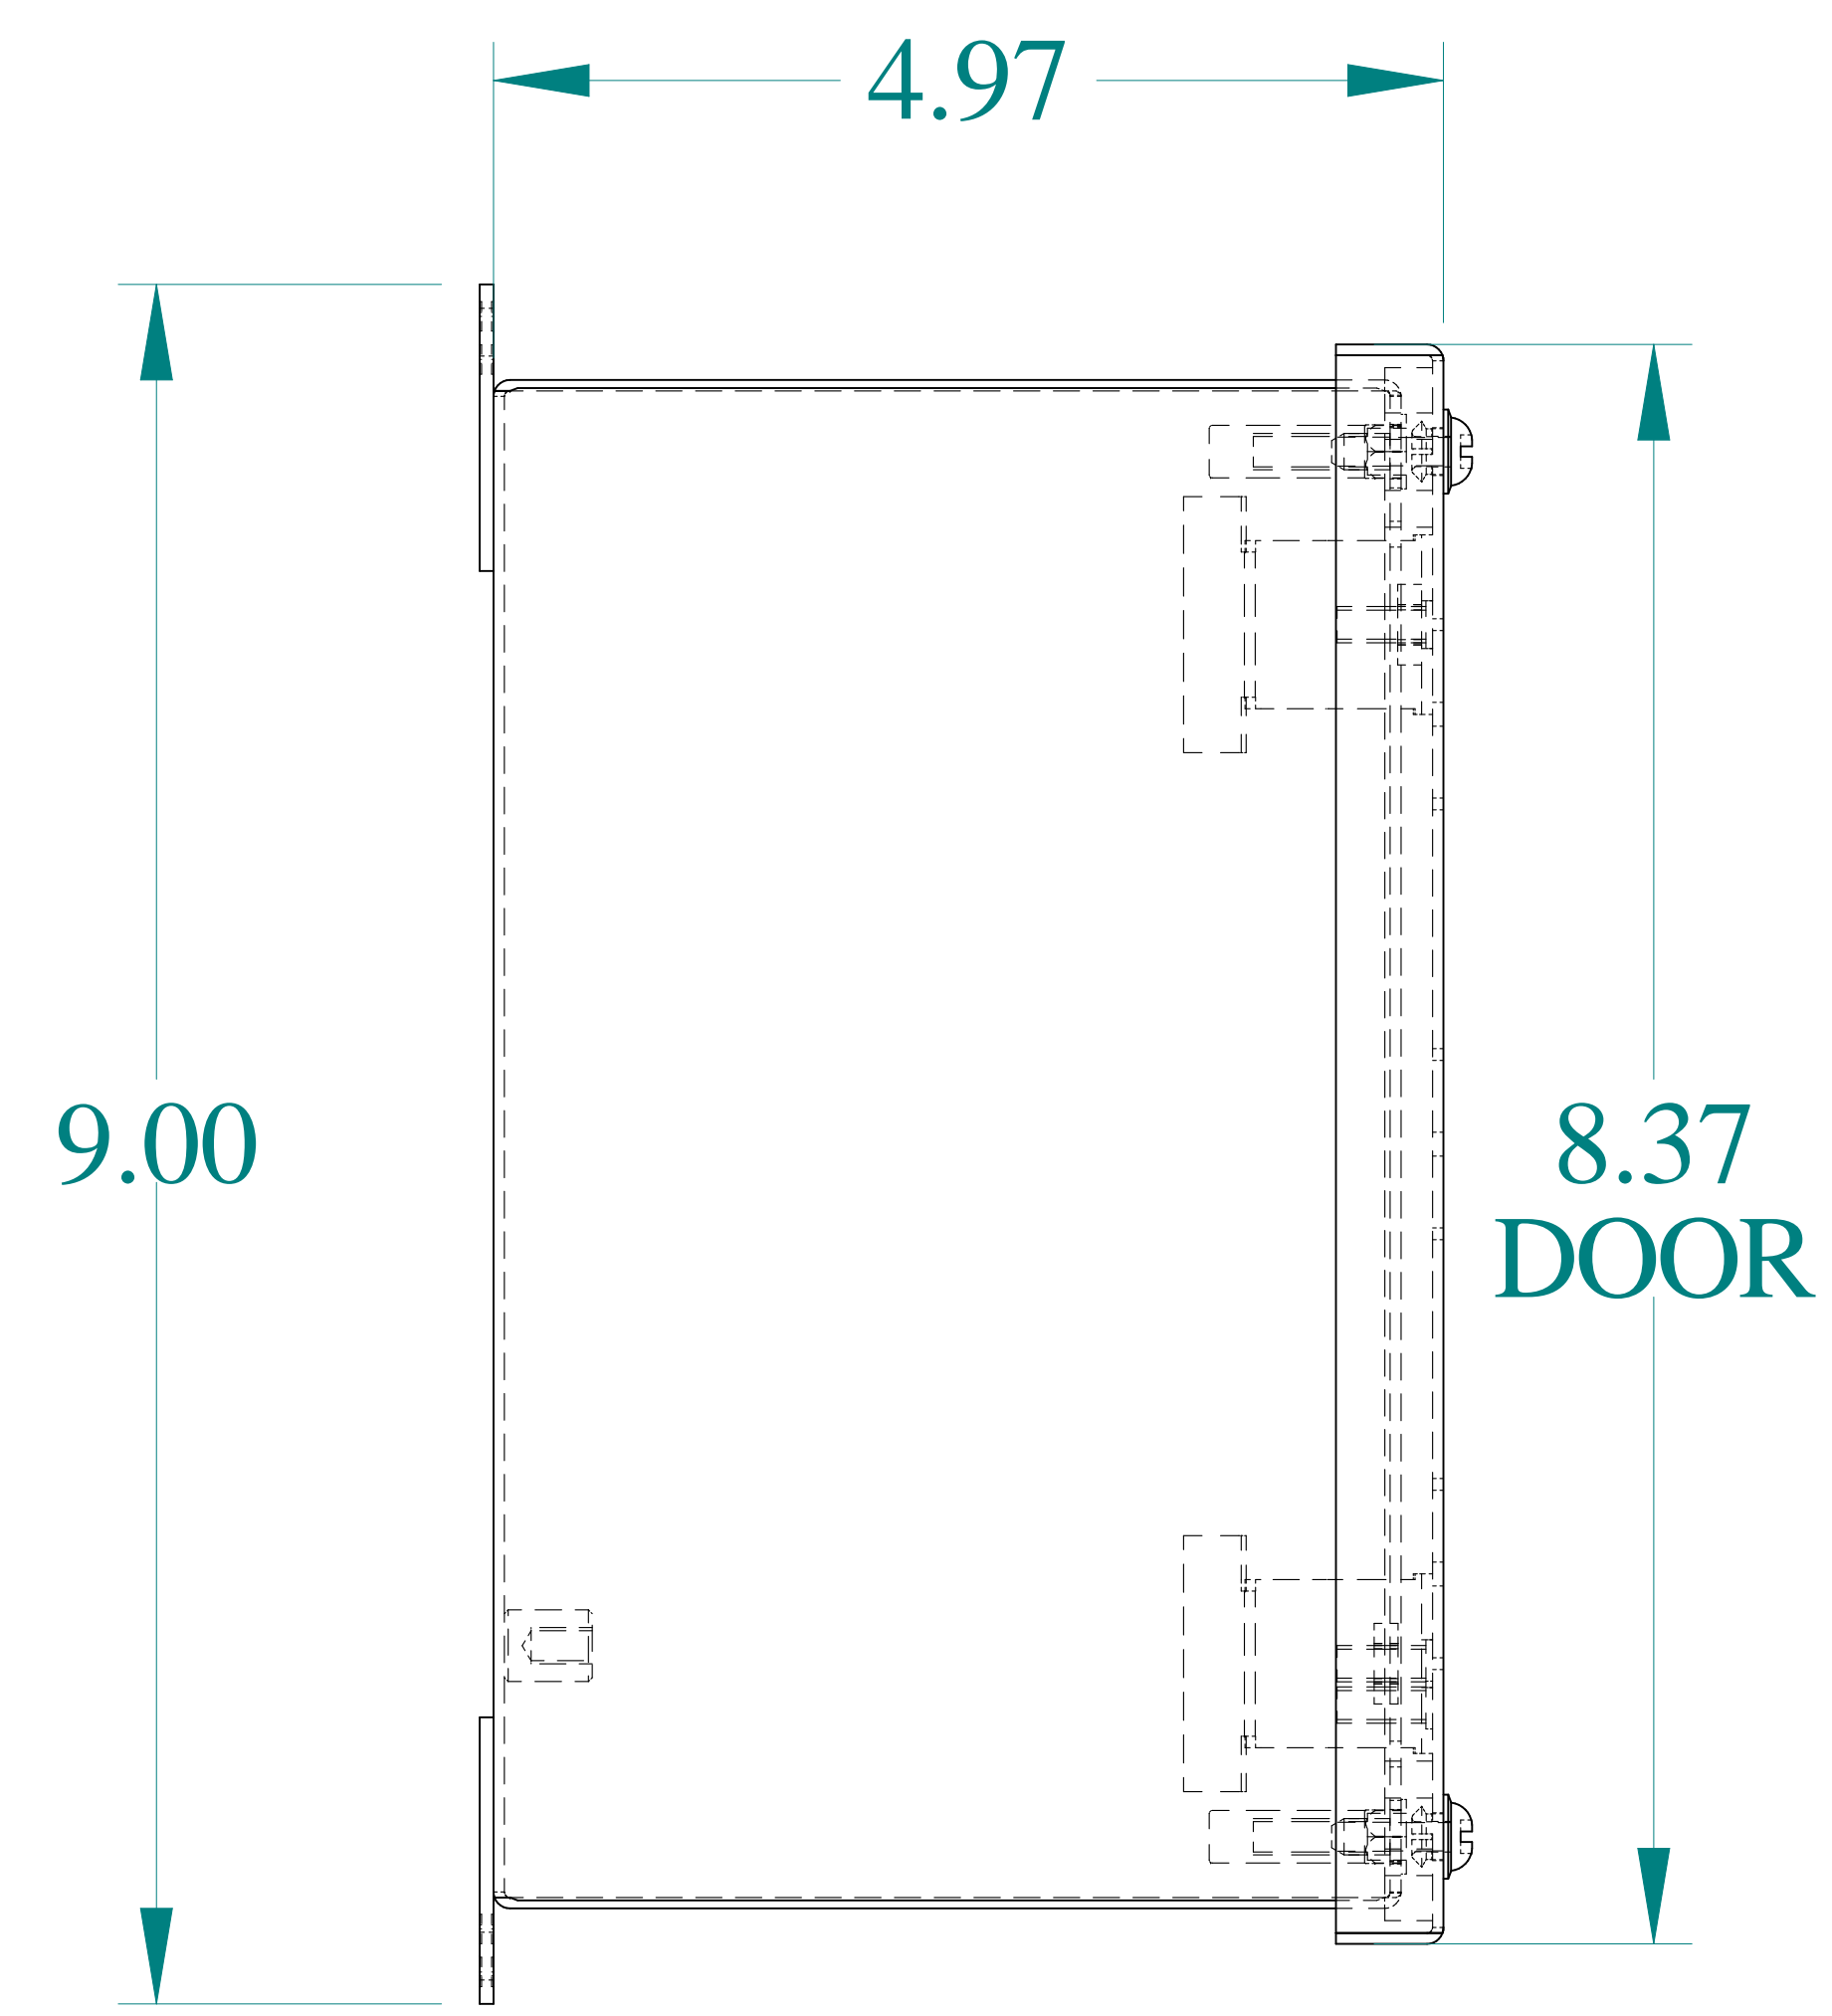

TOP VIEW

DETAIL Z
TYP

ISOMETRIC VIEWS

SIDE VIEW

FRONT VIEW

SIDE VIEW

BACK VIEW

BOTTOM VIEW

Data subject to change without notice.

Part # : 1437MSSC

Date : May. 13, 2025

Link: www.hamdfg.com/1437MSSC