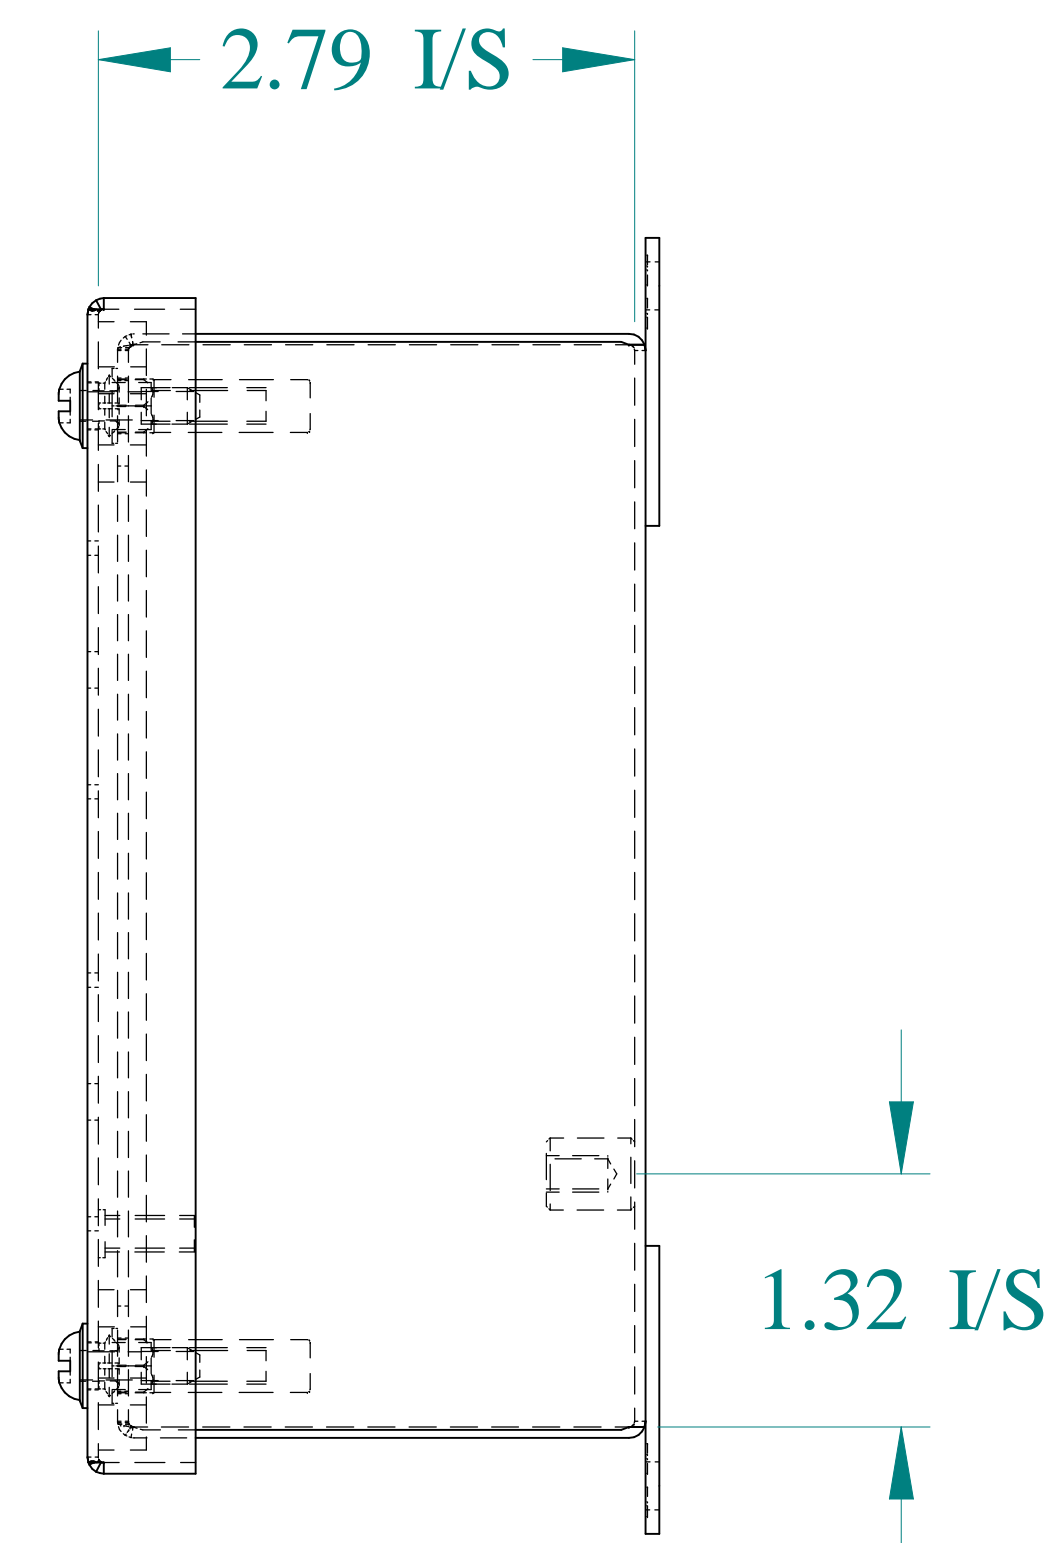

TOP VIEW

DETAIL Z  
TYP

ISOMETRIC VIEWS

SIDE VIEW

FRONT VIEW

SIDE VIEW

BACK VIEW

BOTTOM VIEW

Data subject to change without notice.

Part # : 1435S16B

Date : May. 23, 2025

Link: [www.hamdfg.com/1435S16B](http://www.hamdfg.com/1435S16B)