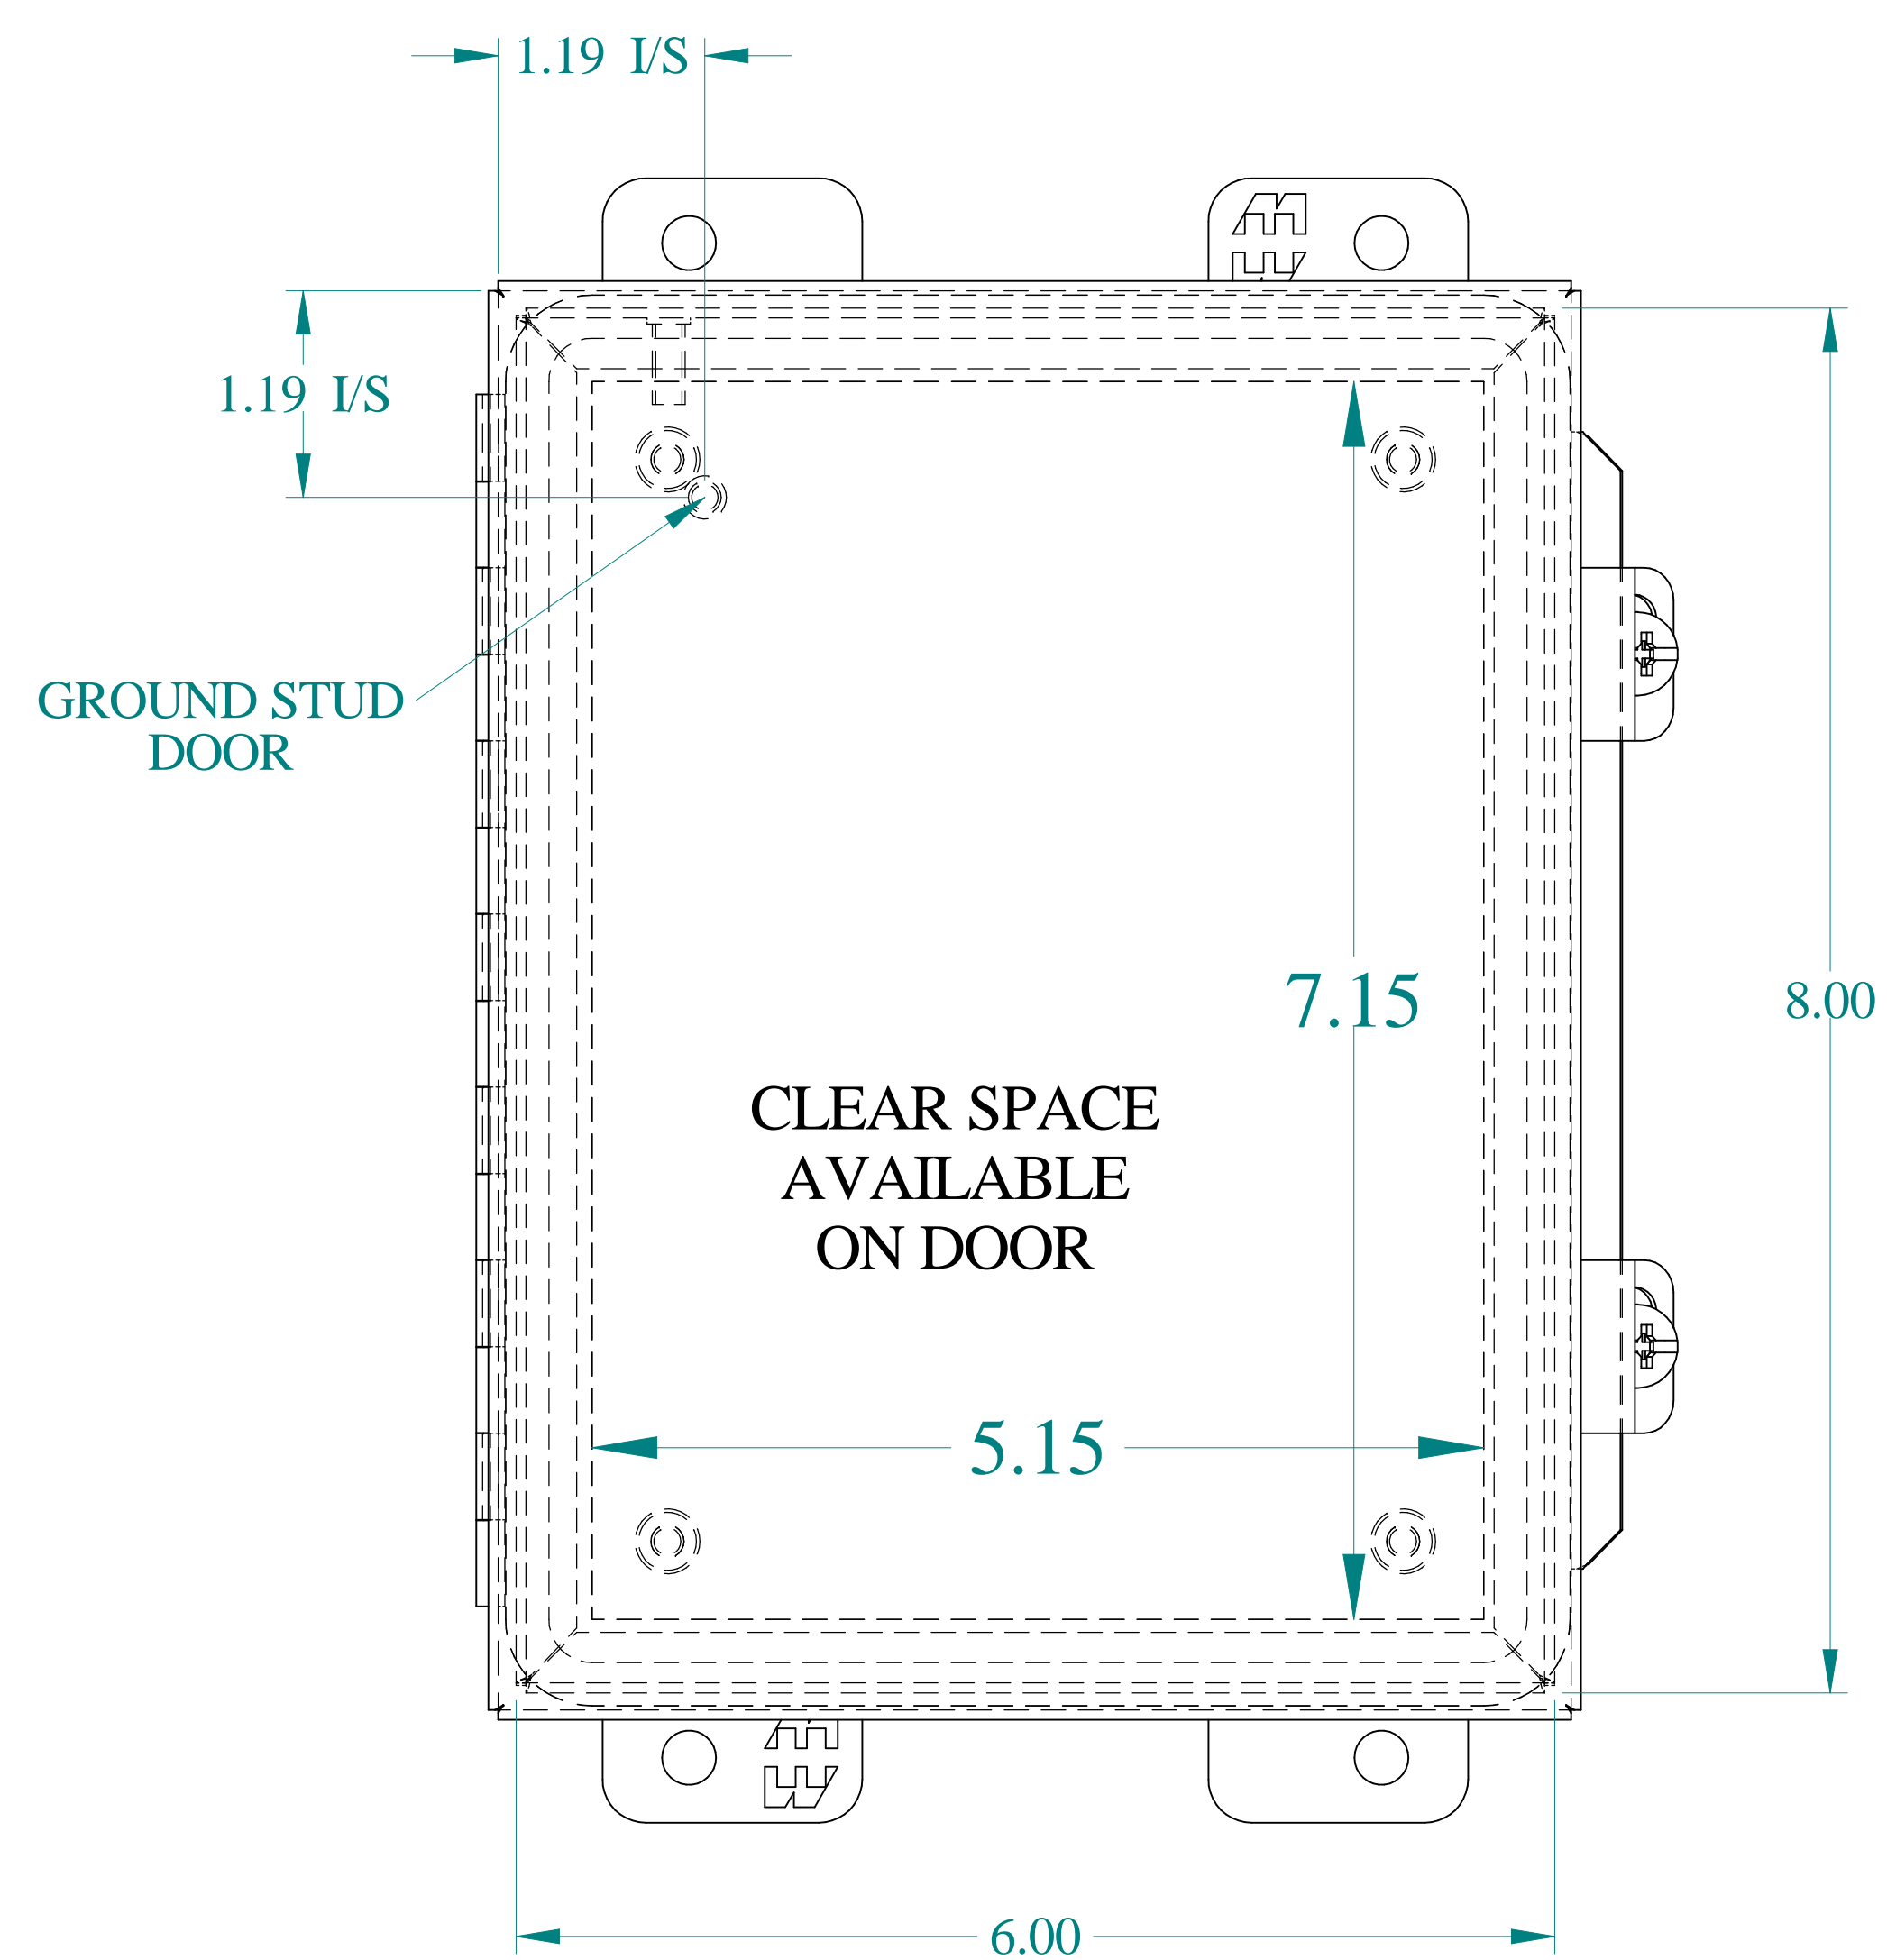

TOP VIEW

ISOMETRIC VIEWS

SIDE VIEW

FRONT VIEW

SIDE VIEW

BACK VIEW

BOTTOM VIEW

Data subject to change without notice.

Part # : 1414N4PHSSG Date : May. 30, 2025

Link: www.hammmfg.com/1414N4PHSSG