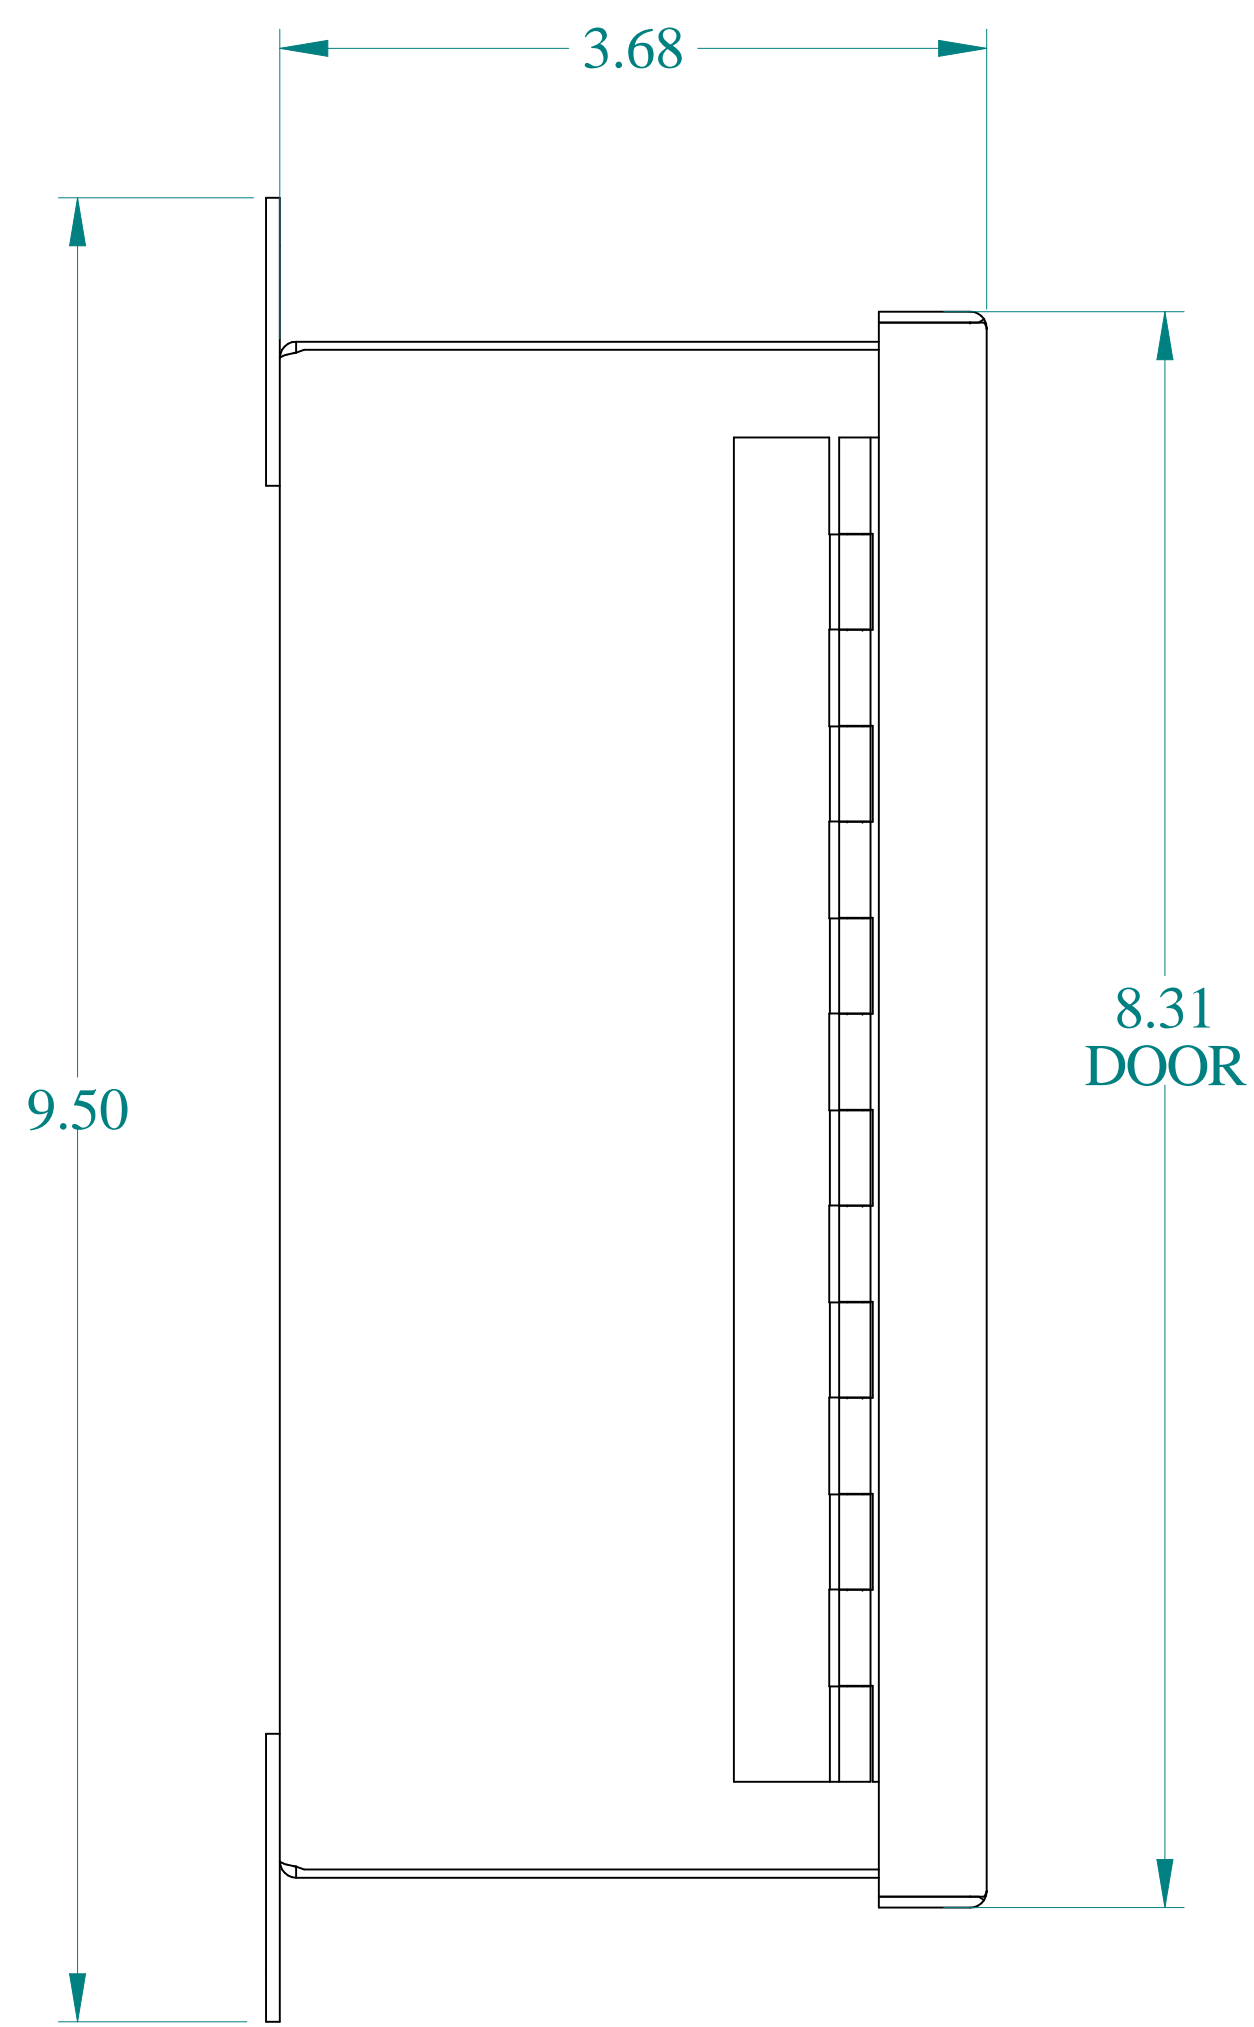

TOP VIEW

ISOMETRIC VIEWS

SIDE VIEW

FRONT VIEW

SIDE VIEW

BACK VIEW

BOTTOM VIEW

Data subject to change without notice.

Part # : 1414N4PHSSG Date : May. 30, 2025

Link: www.hammmfg.com/1414N4PHSSG