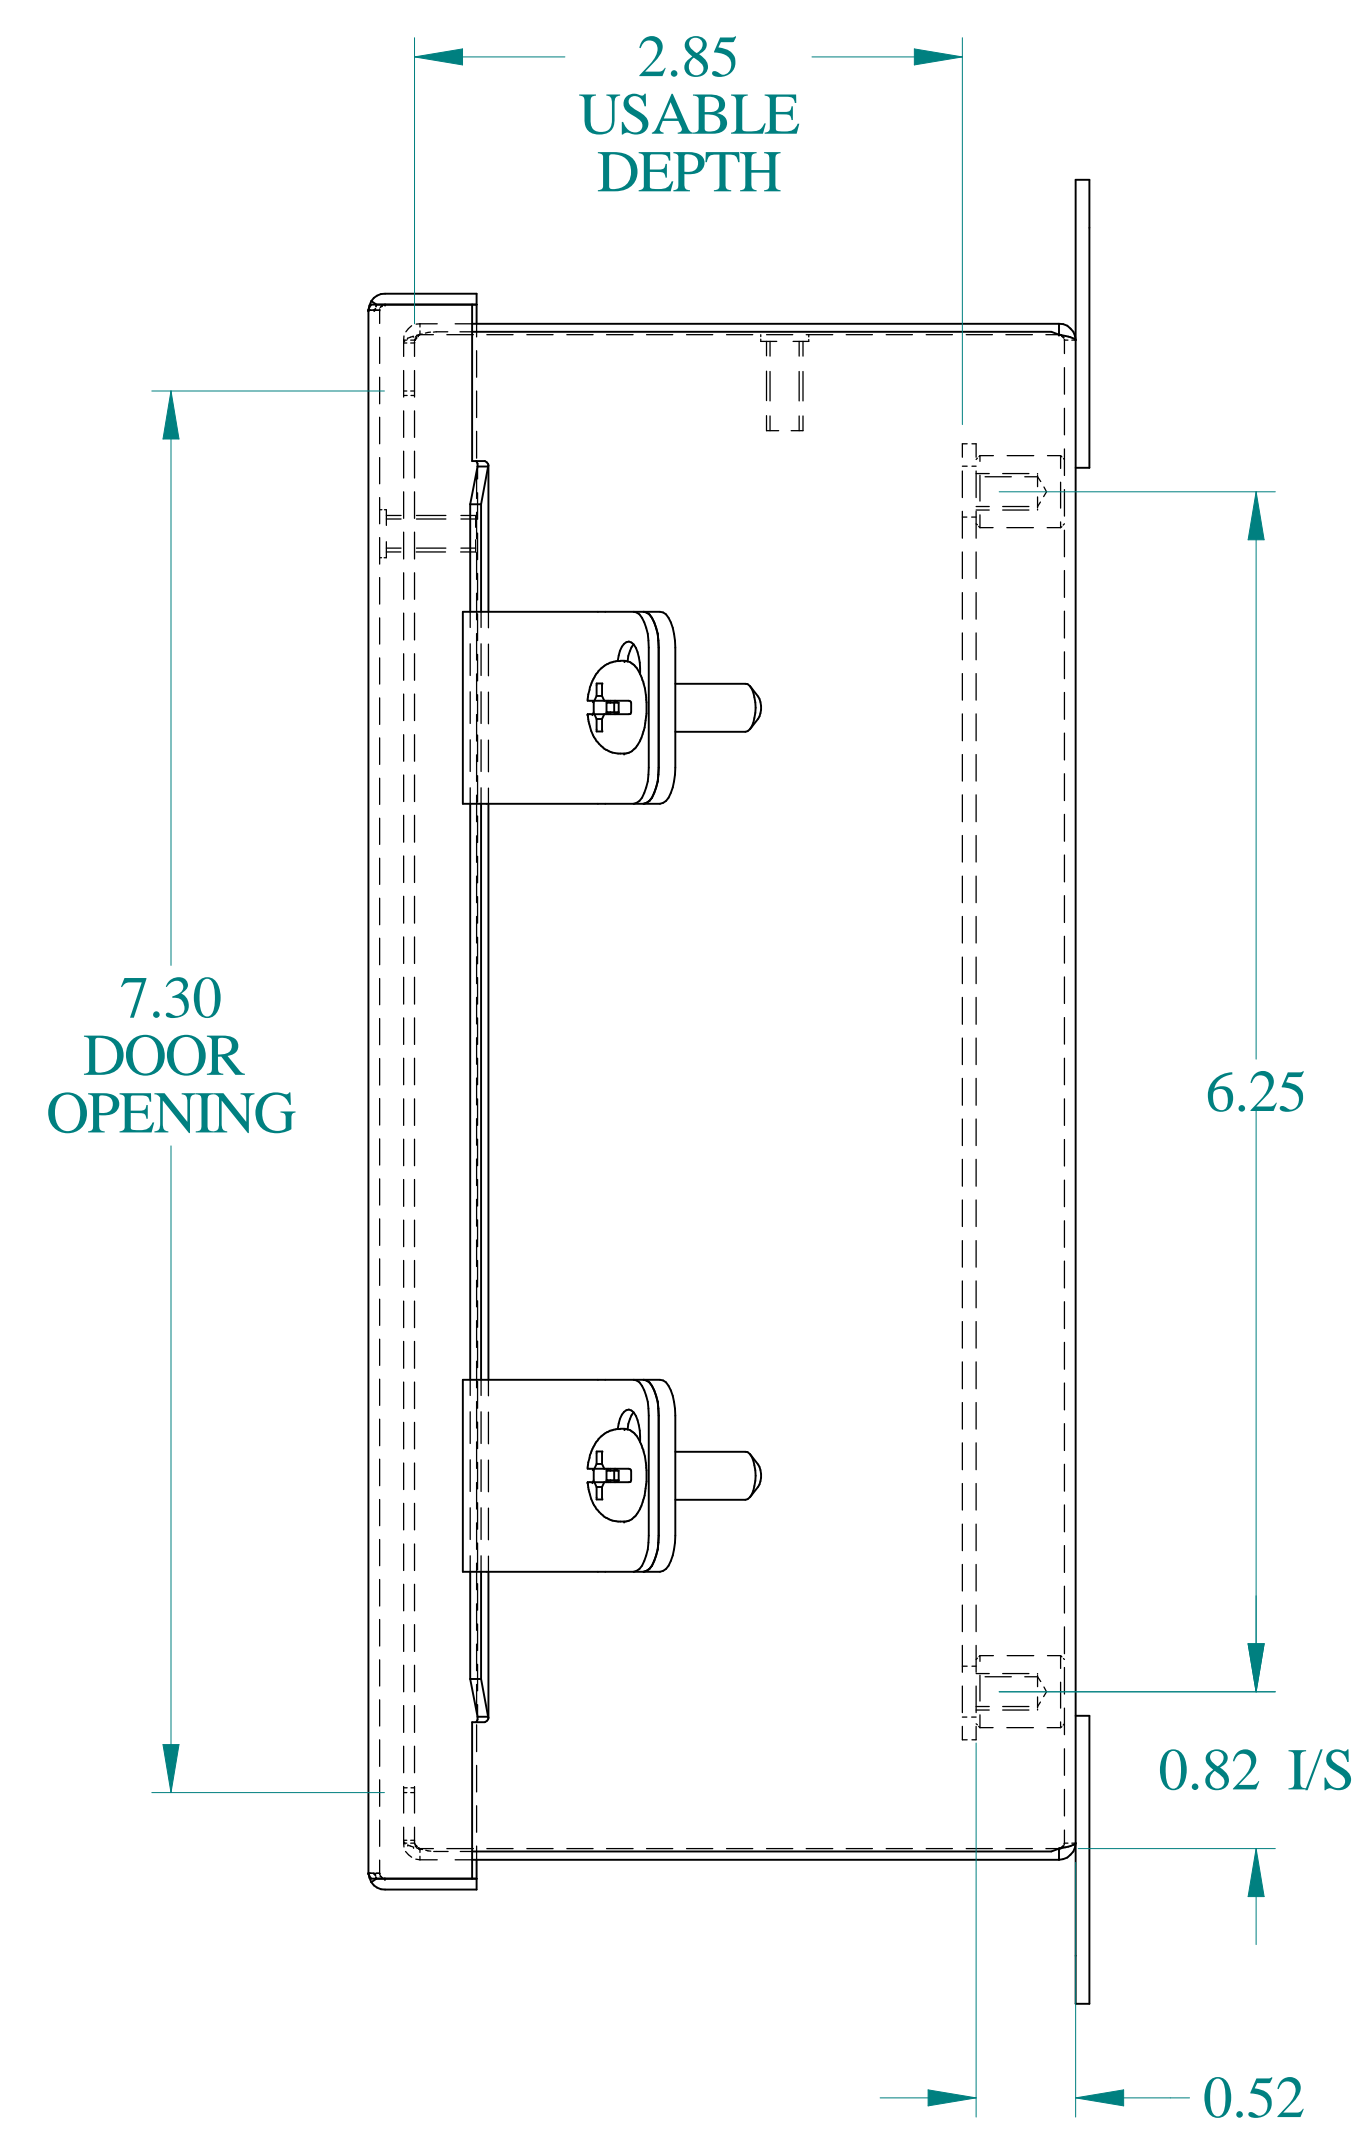

TOP VIEW

ISOMETRIC VIEWS

SIDE VIEW

FRONT VIEW

SIDE VIEW

BACK VIEW

BOTTOM VIEW

Data subject to change without notice.

Part # : 1414N4PHSSG Date : May. 30, 2025

Link: www.hammmfg.com/1414N4PHSSG