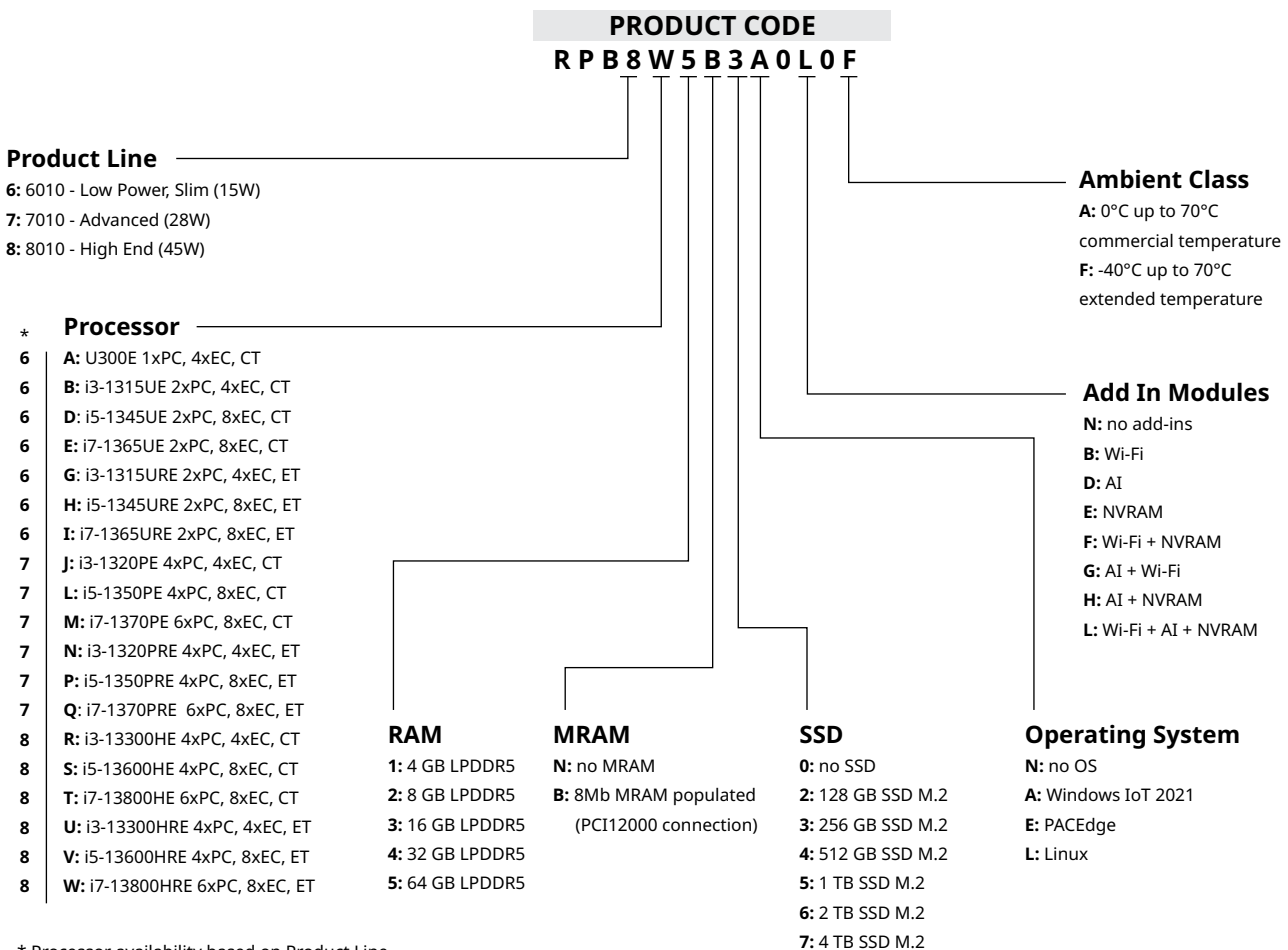

# PACSystems IPC 6010, IPC 7010, IPC 8010

Software Support		
Windows® 10 IoT Enterprise 2021 LTSC	Linux® Ubuntu® 24.04 LTS, and above (not pre-loaded except when buying PACEdge™ option)	VxWorks® 7.0 (pre-loaded for PACEdge™ option, contact factory for details)
Safety & EMC		
IEC/UL62368	CE, FCC	<ul style="list-style-type: none"> <li>UL Listed US/CAN Hazardous Locations: Class 1 Division 2 Groups ABCD</li> <li>ATEX Zone 2</li> </ul>

## Understanding the Part Numbers Nomenclature