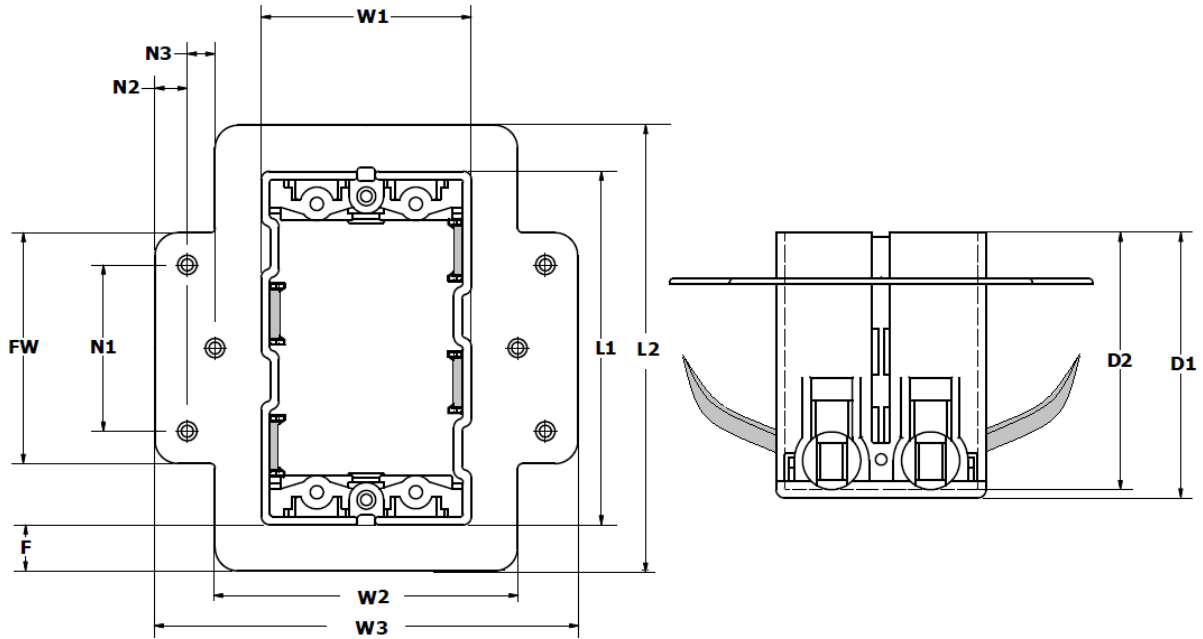

Rigid PVC Conduit Fittings

ICF BOX, SINGLE GANG
ARMORED CABLE

Issue date:
Date D’emission: 2012 11 23
Supercedes:
Remplace: 2012 11 15

L1		L2		W1		W2		W3		F	
in	mm	in	mm	in	mm	in	mm	in	mm	in	mm
3.83	97.2	4.83	122.6	2.27	57.7	3.27	83	4.57	116	0.5	12.7
FW		N1		N2		N3		D1		D2	
in	mm	in	mm	in	mm	in	mm	in	mm	in	mm
2.5	63.5	1.8	45.7	0.35	8.9	0.3	7.6	2.88	73	2.8	71.4

P/N.	Box type	Description	Hinge pin code	PVC AC Bracket code	8/32x1" BX Bracket Screw	6/32x5/8" Pan comb Screw	6.32x1/2" Pan comb Screw	AC Bracket Device Link	AC Metal Back plate
220006	SG	ICF-1-CU	097148(4)	097147(4)	472149(4)	372302 (2)		372041(2)	372038(1)
220009	SG	ICF-1-CLU	097148(4)	097147(4)	472149(4)		372301(2)		372038(1)