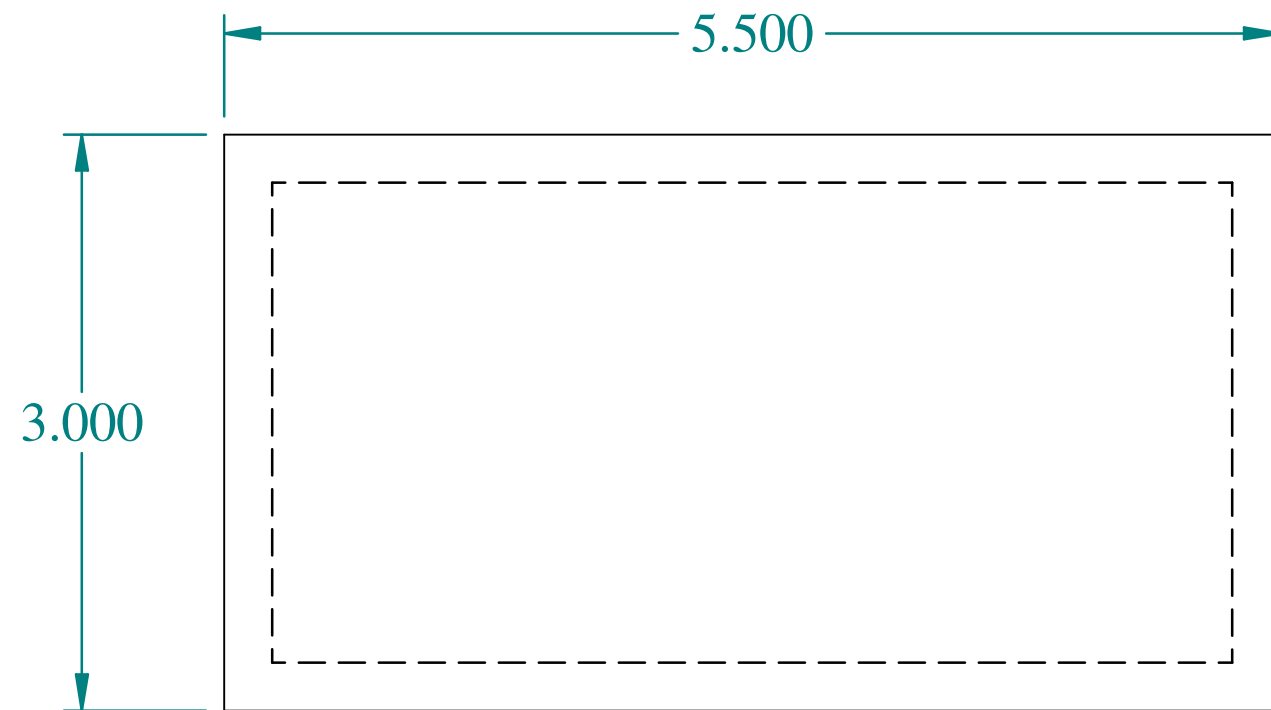

PART No. 1481WFL52

for more information visit
www.hammondmfg.com

Data subject to change without notice

Isometric drawing Not to Scale

ISOMETRIC VIEW

FRONT VIEW

SIDE VIEW