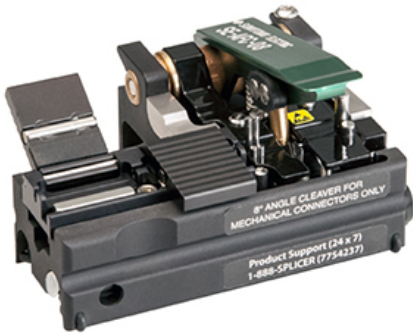

## APC Cleaver Tool

The 49886-APC angled optical fiber cleaver supports the 49991-ASC FASTCAM field installable prepolished SC/APC connector, having an internal 8° cleave resulting in the greatest level of return loss performance. The advanced cleaver design features a simple “stapler action” for streamlined and undisrupted cleaving with maximum reliability and time efficiency. This compact cleaver also includes a built-in scrap collector for securely storing fiber scraps. The 49886- APC represents an economical cleaver with advanced functions for user-friendly and precision cleaving.