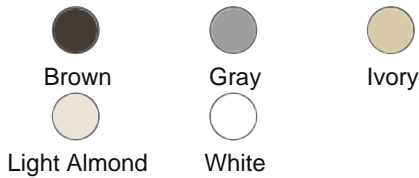

80411-E

3-Gang Decora/GFCI Device Wallplate, Standard Size, Thermoset, Black

3-Gang Decora/GFCI Device Decora Wallplate/Faceplate, Standard Size, Thermoset, Device Mount - Black

Leviton Decora Designer Wallplates — available in a wide spectrum of colors and styles — can add subtle elegance to any home. Sleek, versatile and convenient, they also come in a midway size that gives even greater coverage, and can hide unsightly wall surface irregularities. All Leviton Decorative Wallplates can stand up to heavy use while coordinating perfectly with paint or wall coverings. Think of them as the finishing touch to giving a home its signature look.

Color :  Black

UPC Code : 078477488621

Country Of Origin : United States

Available Colors :

Technical Information

Product Features

Color : Black

Gang : 3