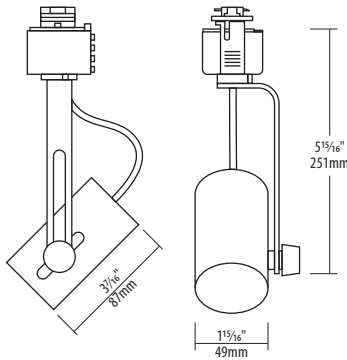

UNI1190

UNIVERSAL Line Voltage Track Fixture for PAR Lamps Track Systems

Job Information		
Project Name		Type
Location		
Quantity		Date
Contact/Phone		
Notes		

Features

Body

Constructed of die cast aluminum which provides superior strength and rigidity. Softened edges adds up to the low profile aesthetic design.

Labels

- ETL listed.

Adjustability

Fixture provides vertical rotation of 180° and horizontal rotation of 358°; providing a wide range of light source aiming possibilities.

Dimming

The track fixture is dimmable when used with electronic line voltage rated dimming controls only. 120V / 60Hz input; 120V output; 150W maximum load.

Description

The UNIVERSAL is a line voltage aluminum cylinder fixture for PAR light source. UNIVERSAL is a front loading track fixture which provides directional light source for special aiming and assures secure lock on angle position.

BK : Black
BN : Brushed Nickel
WH : White

Leave blank for no rod
12 : 12" stem rod
18 : 18" stem rod
24 : 24" stem rod
36 : 36" stem rod
48 : 48" stem rod

* QuickShip lead time may vary for orders greater than 100 pieces. No additional shipment rates apply. Subject to availability.