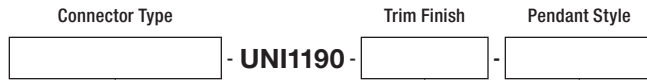

Ordering Guide

Leave blank for Liteline (TK)
A : A-Line (ATK)
H : Halo Compatible
L : Lightolier Compatible

BK : Black
BN : Brushed Nickel
WH : White

Leave blank for no rod
12 : 12" stem rod
18 : 18" stem rod
24 : 24" stem rod
36 : 36" stem rod
48 : 48" stem rod

* QuickShip lead time may vary for orders greater than 100 pieces. No additional shipment rates apply. Subject to availability.