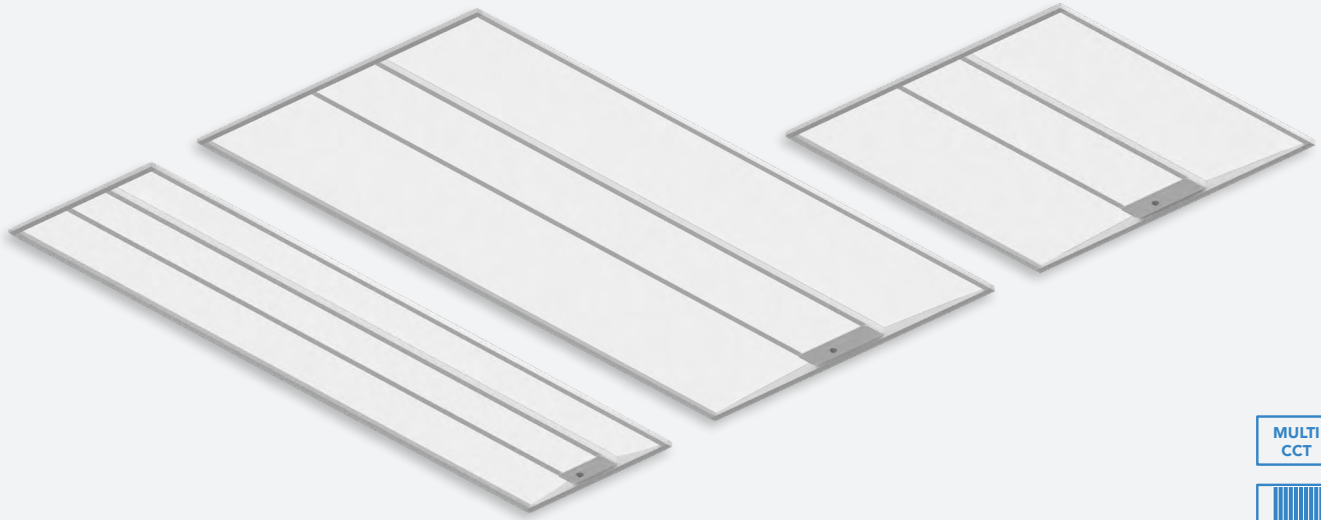

Date:	Project Name:
Type:	Part Number: