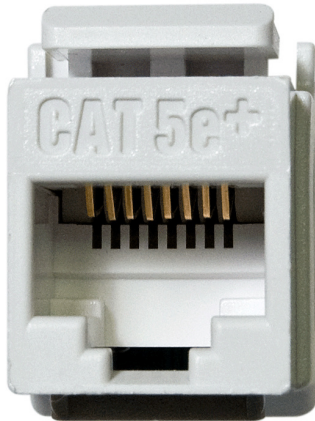

On-Q
Category 5e RJ45 Keystone Connector, White
Part No. WP3450WH

The vertical design of this high quality insert makes punchdown termination easy. The insert is for use in all Keystone wall plates and is available in multiple colors, as well as convenient contractor packs.

Features & Benefits

Ensures Category 6 performance standard compliance

Rear retention caps ensure secure wire termination

Vertical design for easy punchdown termination

T568A and T568B wiring labels included

Meets Category 5e described in TIA/EIA-568-B.2

Insertion and extraction life is 750 Cycles Min

Jack housing is high-impact, flame resistant plastic, UL 94V-0

Spring wire is phosphor bronze alloy plated with 50 micro-inch of gold over 100 micro-inches of nickel

Also available in contractor pack of 50 (WP3450-WH-50)

Specifications

General Info

Product Line	On-Q	Color	White
UPC Number	804428024873	Country Of Origin	Taiwan, Province Of China
Package Quantity	1	Application Sector	Residential
Standard	CSA, cULus, RoHS, ANSI/UL 1863, Flame-Retardant Plastic UL 94V-0		