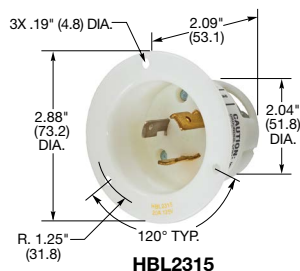

20 Amp, 125, 250 Volts and 277 Volts AC 2 Pole, 3 Wire, Grounding

HBL2321SW

HBL2321S

HBL2311

HBL2311ST

HBL2325SW

HBL2315

Dimensions in Inches (mm)

Plugs

Watertight Safety-Shroud®

Description	Cord Dia.	Catalog Number	IP66 SUITABILITY	UL Type 4x, 12
Black Valox® housing, white Valox® clamps.	.360"-.930" (9-24)	HBL2311SW	HBL2321SW	HBL2331SW

Safety-Shroud®

Description	Cord Dia.	Catalog Number	IP20 SUITABILITY
Black and white nylon body, white Valox® shroud. Can be used with the Insulgrip Connector Bodies.	.360"-.930" (9-24)	HBL2311S	HBL2321S HBL2331S

Insulgrip®

Description	Cord Dia.	Catalog Number	IP20 SUITABILITY
Black and white nylon.	.360"-.930" (9-24)	HBL2311	HBL2321 HBL2331
Black and white nylon, spring termination		HBL2311ST	HBL2321ST HBL2331ST
Corrosion resistant, yellow nylon.	.360"-.930" (9-24)	HBL23CM11	HBL23CM21 -
All black nylon.	.360"-.930" (9-24)	HBL2311BK	HBL2321BK -
Cord clamps with removable inserts. All black nylon.	.360"-.930" (9-24)	HBL2311EBK	HBL2321EBK -