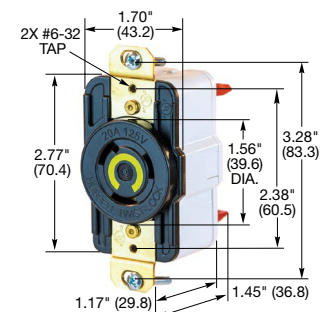

Note: See page B-54 for accessories.

Safety-Shroud® Twist-Lock®

IP20 SUITABILITY

Description	Catalog Number			
Gray Valox® angle housing, one gang, back wired.	HBL2310AR	HBL2320AR	HBL2330AR	
Gray Valox® surface mounting, one gang, back wired.	HBL2310SR	HBL2320SR	HBL2330SR	
Gray Valox® semi-flush, two gang, back wired.	HBL2310SR2	HBL2320SR2	HBL2330SR2	

HBL2320SW

Single Flush Receptacles

IP20 SUITABILITY

Description	Catalog Number			
Black nylon face, back and side wired.	HBL2310	HBL2320	HBL2330	
Black nylon face, spring terminals.	HBL2310ST	HBL2320ST	-	
Blue nylon face, back and side wired.	HBL2310M7	HBL2320M4	-	
Isolated ground, orange nylon face, back and side wired.	IG2310	IG2320	-	
Corrosion resistant, yellow nylon face, back and side wired.	HBL23CM10	-	-	
Ring terminal connection.	HBL2310RT	HBL2320RT	-	