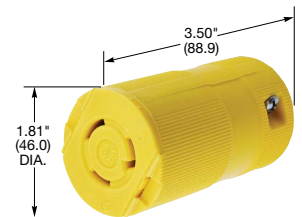

IP66 SUITABILITY UL Type 4x, 12

Description	Cord Dia.	Catalog Number			
Black Valox® housing, white Valox® clamps.	.360"-.930" (9-24)	HBL2313SW	HBL2323SW	HBL2333SW	

HBL2323SW

Insulgrip®

IP20 SUITABILITY

Description	Cord Dia.	Catalog Number			
Black and white nylon.	.360"-.930" (9-24)	HBL2313	HBL2323	HBL2333	
Corrosion resistant, yellow nylon.	.360"-.930" (9-24)	HBL23CM13	HBL23CM23	-	
All black nylon.	.360"-.930" (9-24)	HBL2313BK	HBL2323BK	-	
Cord clamps with removable inserts. All black nylon.	.360"-.930" (9-24)	HBL2313EBK	HBL2323EBK	-	

HBL2313

Note: See page B-52 for accessories.

Valise®

IP20 SUITABILITY

Description	Cord Dia.	Catalog Number			
Yellow nylon.	.325"-.720" (8.26-18.3)	HBL2313VY	HBL2323VY	-	
Black nylon.	.325"-.720" (8.26-18.3)	HBL2313VBK	HBL2323VBK	HBL2333VBK	

HBL2313VY

Note: See page B-53 for accessories.

Receptacles

Watertight Safety-Shroud®

IP66 SUITABILITY UL Type 4x, 12

Description	Catalog Number			
Gray Valox® housing and flange, back wired.	HBL2310SW	HBL2320SW	HBL2330SW	

Note: See page B-54 for accessories.

Safety-Shroud® Twist-Lock®

IP20 SUITABILITY

Description	Catalog Number			
Gray Valox® angle housing, one gang, back wired.	HBL2310AR	HBL2320AR	HBL2330AR	
Gray Valox® surface mounting, one gang, back wired.	HBL2310SR	HBL2320SR	HBL2330SR	
Gray Valox® semi-flush, two gang, back wired.	HBL2310SR2	HBL2320SR2	HBL2330SR2	