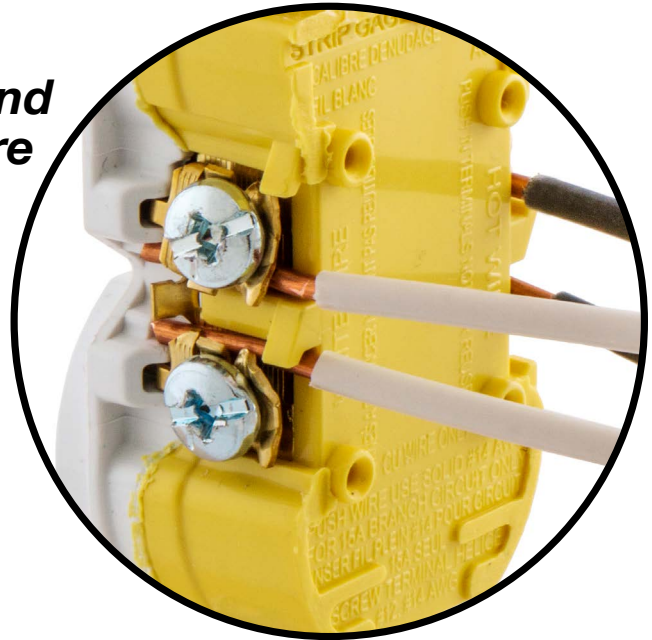

XClamp and Duplex Receptacles

Features

- Eliminates the need to loop the wire
- External back-wire clamp for fast and easy installation of 15A & 20A branch circuits in residential applications
- Compression plates maximize holding power to provide a stronger, more secure connection
- Terminate up to 8 wires
- Accommodates #12 & #14 AWG wire
- Break-off tabs for switched receptacle applications
- Tamper-resistant shutter complies with NEC®

Best Solution for Residential 15A & 20A Branch Circuit Wiring

Fast and Secure

- 1** Strip the wire
- 2** Insert the wire
- 3** Clamp the connection

XClamp Duplex Receptacles

Description	Color	Catalog Number
Tamper-Resistant, 15A 125V, 2 Pole, 3 Wire Grounding, 20A Circuit Rated	Ivory Light Almond White	RR15SITRX RR15SLATRX RR15SWTRX