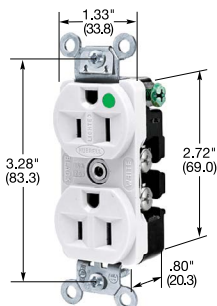

15 and 20 Ampere, 125 Volts

HBL8200GY

HBL8300SGA

HBL8200ILW

HBL2172

HBL8210GY

Dimensions in Inches (mm)

IP20
SUITABILITY

15A 125V
NEMA 5-15R
UL CSA
0.5 HP

20A 125V
NEMA 5-20R
UL CSA
1 HP

HBL® Extra Heavy Duty Max Hospital Grade Receptacles

Duplex

Flush, thermoplastic polyester face, back and side wired.

Color	Catalog Number	
Black	HBL8200BK	-
Blue	-	HBL8300BL
Brown	HBL8200	HBL8300
Gray	HBL8200GY	HBL8300GY
Ivory	HBL8200I	HBL8300I
Light Almond	HBL8200LA	HBL8300LA
Red	HBL8200RED	HBL8300RED
White	HBL8200W	HBL8300W

Flush, LED illuminated face, back and side wired.

Gray	HBL8200ILGY	HBL8300ILGY
Ivory	HBL8200ILI	HBL8300ILI
Red	HBL8200ILR	HBL8300ILR
White	HBL8200ILW	HBL8300ILW

Tamper-Resistant receptacle with wire leads. Complies with requirements of NEC® article 517-18(c).