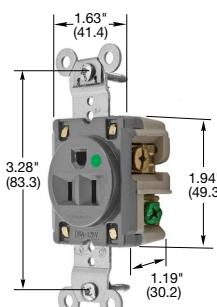

15 and 20 Ampere, 125 Volts

HBL8200GY

HBL8300SGA

HBL8200ILW

HBL2172

HBL8210GY

Dimensions in Inches (mm)

IP20
SUITABILITY

15A 125V
NEMA 5-15R
UL CSA
0.5 HP

20A 125V
NEMA 5-20R
UL CSA
1 HP

HBL® Extra Heavy Duty Max Hospital Grade Receptacles

Duplex

Flush, thermoplastic polyester face, back and side wired.

Color	Catalog Number	
Black	HBL8200BK	-
Blue	-	HBL8300BL
Brown	HBL8200	HBL8300
Gray	HBL8200GY	HBL8300GY
Ivory	HBL8200I	HBL8300I
Light Almond	HBL8200LA	HBL8300LA
Red	HBL8200RED	HBL8300RED
White	HBL8200W	HBL8300W

Flush, LED illuminated face, back and side wired.

Gray	HBL8200ILGY	HBL8300ILGY
Ivory	HBL8200ILI	HBL8300ILI
Red	HBL8200ILR	HBL8300ILR
White	HBL8200ILW	HBL8300ILW

Tamper-Resistant receptacle with wire leads. Complies with requirements of NEC® article 517-18(c).