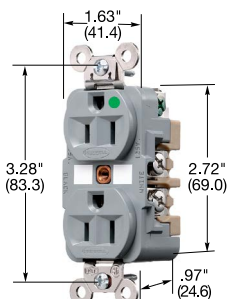

15 and 20 Ampere, 125 Volts

HBL8200GY

HBL8300SGA

HBL8200ILW

HBL2172

HBL8210GY

Dimensions in Inches (mm)

IP20
SUITABILITY

15A 125V
NEMA 5-15R
UL CSA
0.5 HP

20A 125V
NEMA 5-20R
UL CSA
1 HP

HBL® Extra Heavy Duty Max Hospital Grade Receptacles

Duplex

Flush, thermoplastic polyester face, back and side wired.

Color	Catalog Number	
Black	HBL8200BK	-
Blue	-	HBL8300BL
Brown	HBL8200	HBL8300
Gray	HBL8200GY	HBL8300GY
Ivory	HBL8200I	HBL8300I
Light Almond	HBL8200LA	HBL8300LA
Red	HBL8200RED	HBL8300RED
White	HBL8200W	HBL8300W

Flush, LED illuminated face, back and side wired.

Gray	HBL8200ILGY	HBL8300ILGY
Ivory	HBL8200ILI	HBL8300ILI
Red	HBL8200ILR	HBL8300ILR
White	HBL8200ILW	HBL8300ILW

Tamper-Resistant receptacle with wire leads. Complies with requirements of NEC® article 517-18(c).