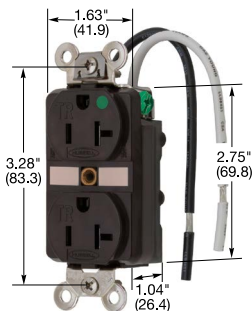

15 and 20 Ampere, 125 Volts

HBL8200GY

HBL8300SGA

HBL8200ILW

HBL2172

HBL8210GY

Dimensions in Inches (mm)

IP20
SUITABILITY

15A 125V
NEMA 5-15R
UL CSA
0.5 HP

20A 125V
NEMA 5-20R
UL CSA
1 HP

HBL® Extra Heavy Duty Max Hospital Grade Receptacles

Duplex

Flush, thermoplastic polyester face, back and side wired.

Color	Catalog Number	
Black	HBL8200BK	-
Blue	-	HBL8300BL
Brown	HBL8200	HBL8300
Gray	HBL8200GY	HBL8300GY
Ivory	HBL8200I	HBL8300I
Light Almond	HBL8200LA	HBL8300LA
Red	HBL8200RED	HBL8300RED
White	HBL8200W	HBL8300W

Flush, LED illuminated face, back and side wired.

Gray	HBL8200ILGY	HBL8300ILGY
Ivory	HBL8200ILI	HBL8300ILI
Red	HBL8200ILR	HBL8300ILR
White	HBL8200ILW	HBL8300ILW

Tamper-Resistant receptacle with wire leads. Complies with requirements of NEC® article 517-18(c).