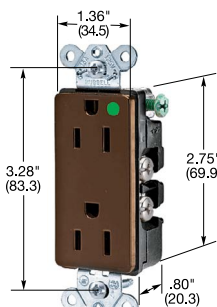

15 and 20 Ampere, 125 Volts

HBL8200GY

HBL8300SGA

HBL8200ILW

HBL2172

HBL8210GY

Dimensions in Inches (mm)

IP20
SUITABILITY

15A 125V
NEMA 5-15R
UL CSA
0.5 HP

20A 125V
NEMA 5-20R
UL CSA
1 HP

HBL® Extra Heavy Duty Max Hospital Grade Receptacles

Duplex

Flush, thermoplastic polyester face, back and side wired.

Color	Catalog Number	
Black	HBL8200BK	-
Blue	-	HBL8300BL
Brown	HBL8200	HBL8300
Gray	HBL8200GY	HBL8300GY
Ivory	HBL8200I	HBL8300I
Light Almond	HBL8200LA	HBL8300LA
Red	HBL8200RED	HBL8300RED
White	HBL8200W	HBL8300W

Flush, LED illuminated face, back and side wired.

Gray	HBL8200ILGY	HBL8300ILGY
Ivory	HBL8200ILI	HBL8300ILI
Red	HBL8200ILR	HBL8300ILR
White	HBL8200ILW	HBL8300ILW

Tamper-Resistant receptacle with wire leads. Complies with requirements of NEC® article 517-18(c).