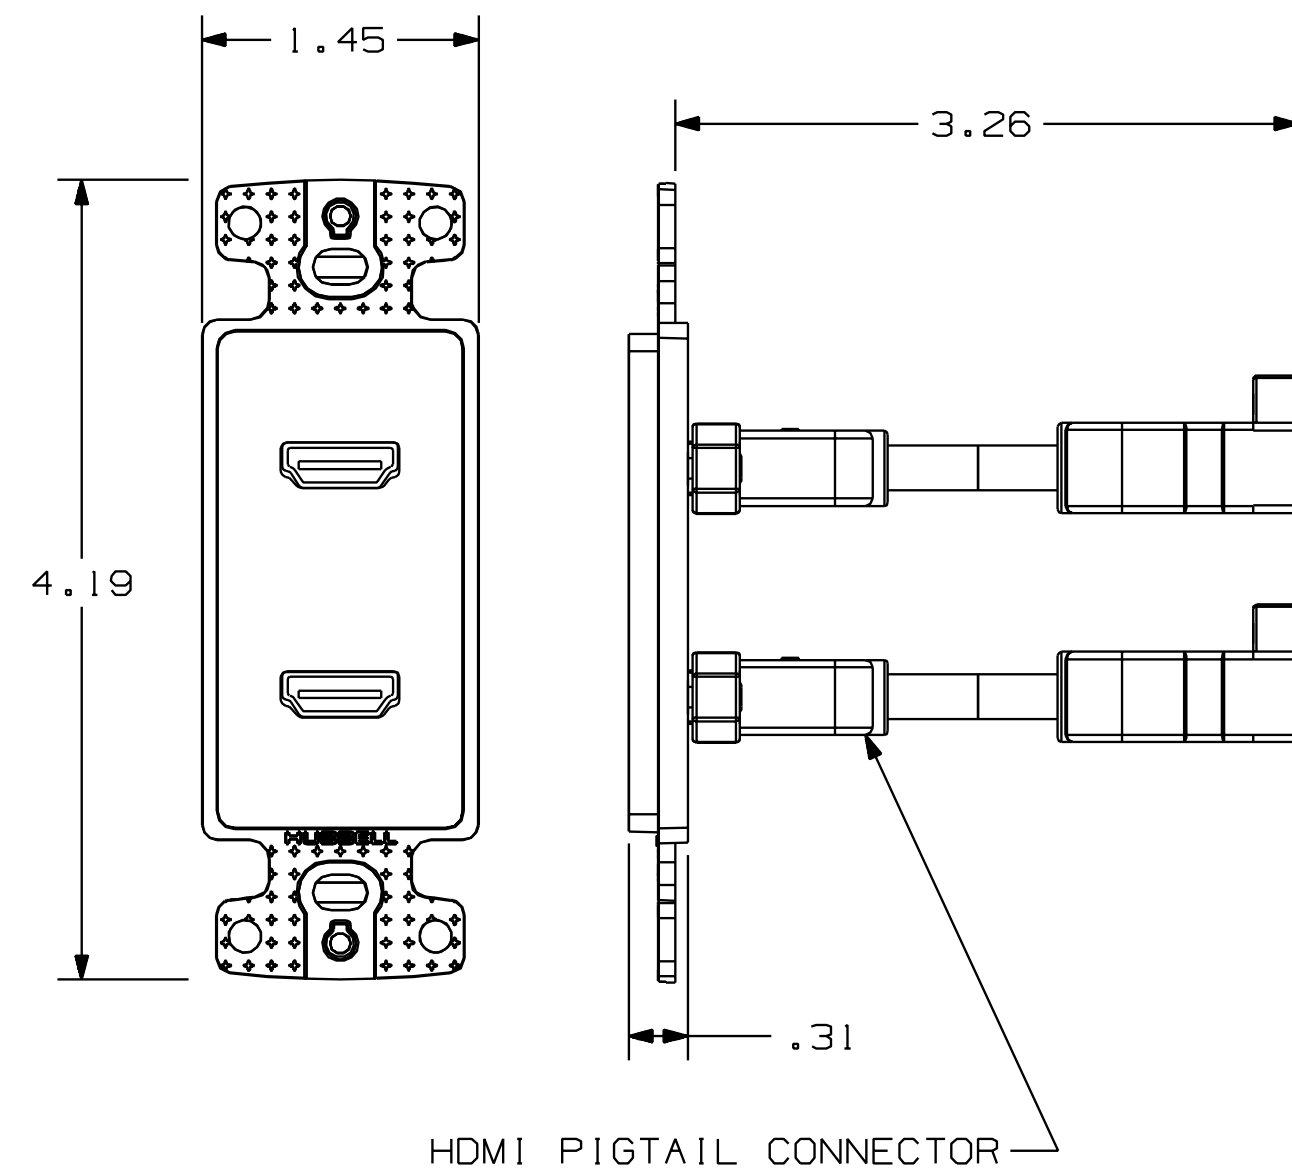

CATALOG NUMBER	COLOR	HDMI CONNECTOR (QTY)	DESCRIPTION
NS801AL	ALMOND	1	HDMI 1 PORT FRAME W/ (1) PREASSEMBLED PIGTAIL HDMI CONNECTOR
NS801BK	BLACK	1	HDMI 1 PORT FRAME W/ (1) PREASSEMBLED PIGTAIL HDMI CONNECTOR
NS801I	IVORY	1	HDMI 1 PORT FRAME W/ (1) PREASSEMBLED PIGTAIL HDMI CONNECTOR
NS801GY	GRAY	1	HDMI 1 PORT FRAME W/ (1) PREASSEMBLED PIGTAIL HDMI CONNECTOR
NS801LA	LIGHT ALMOND	1	HDMI 1 PORT FRAME W/ (1) PREASSEMBLED PIGTAIL HDMI CONNECTOR
NS801OW	OFFICE WHITE	1	HDMI 1 PORT FRAME W/ (1) PREASSEMBLED PIGTAIL HDMI CONNECTOR
NS801W	WHITE	1	HDMI 1 PORT FRAME W/ (1) PREASSEMBLED PIGTAIL HDMI CONNECTOR
NS802AL	ALMOND	2	HDMI 2 PORT FRAME W/ (2) PREASSEMBLED PIGTAIL HDMI CONNECTOR
NS802BK	BLACK	2	HDMI 2 PORT FRAME W/ (2) PREASSEMBLED PIGTAIL HDMI CONNECTOR
NS802I	IVORY	2	HDMI 2 PORT FRAME W/ (2) PREASSEMBLED PIGTAIL HDMI CONNECTOR
NS802GY	GRAY	2	HDMI 2 PORT FRAME W/ (2) PREASSEMBLED PIGTAIL HDMI CONNECTOR
NS802LA	LIGHT ALMOND	2	HDMI 2 PORT FRAME W/ (2) PREASSEMBLED PIGTAIL HDMI CONNECTOR
NS802OW	OFFICE WHITE	2	HDMI 2 PORT FRAME W/ (2) PREASSEMBLED PIGTAIL HDMI CONNECTOR
NS802W	WHITE	2	HDMI 2 PORT FRAME W/ (2) PREASSEMBLED PIGTAIL HDMI CONNECTOR

NOTES:

- ASSEMBLY INCLUDES ASSEMBLED HDMI FRAME, 1 OR 2 PORT. INSTRUCTION SHEET AND 2 MOUNTING SCREWS.
- SPECIFICATIONS SUBJECT TO CHANGE WITHOUT NOTICE.

COMPONENTS CONTAINED IN THIS DOCUMENT MUST ADHERE TO ENVIRONMENTAL SPEC. HWS12367

SIZE: C DRAWING NO. HWS12543C REV. B

SCALE: SCALE SHEET 1 OF 1

REV.	ECN	DATE	DESCRIPTION	CHG BY	APPD BY
B	6221	10/03/07	CHANGED HDMI CONNECTOR TO HDMI PIGTAIL CONNECTOR	NJR	
A	6097	07/20/07	INITIAL RELEASE	NJR	