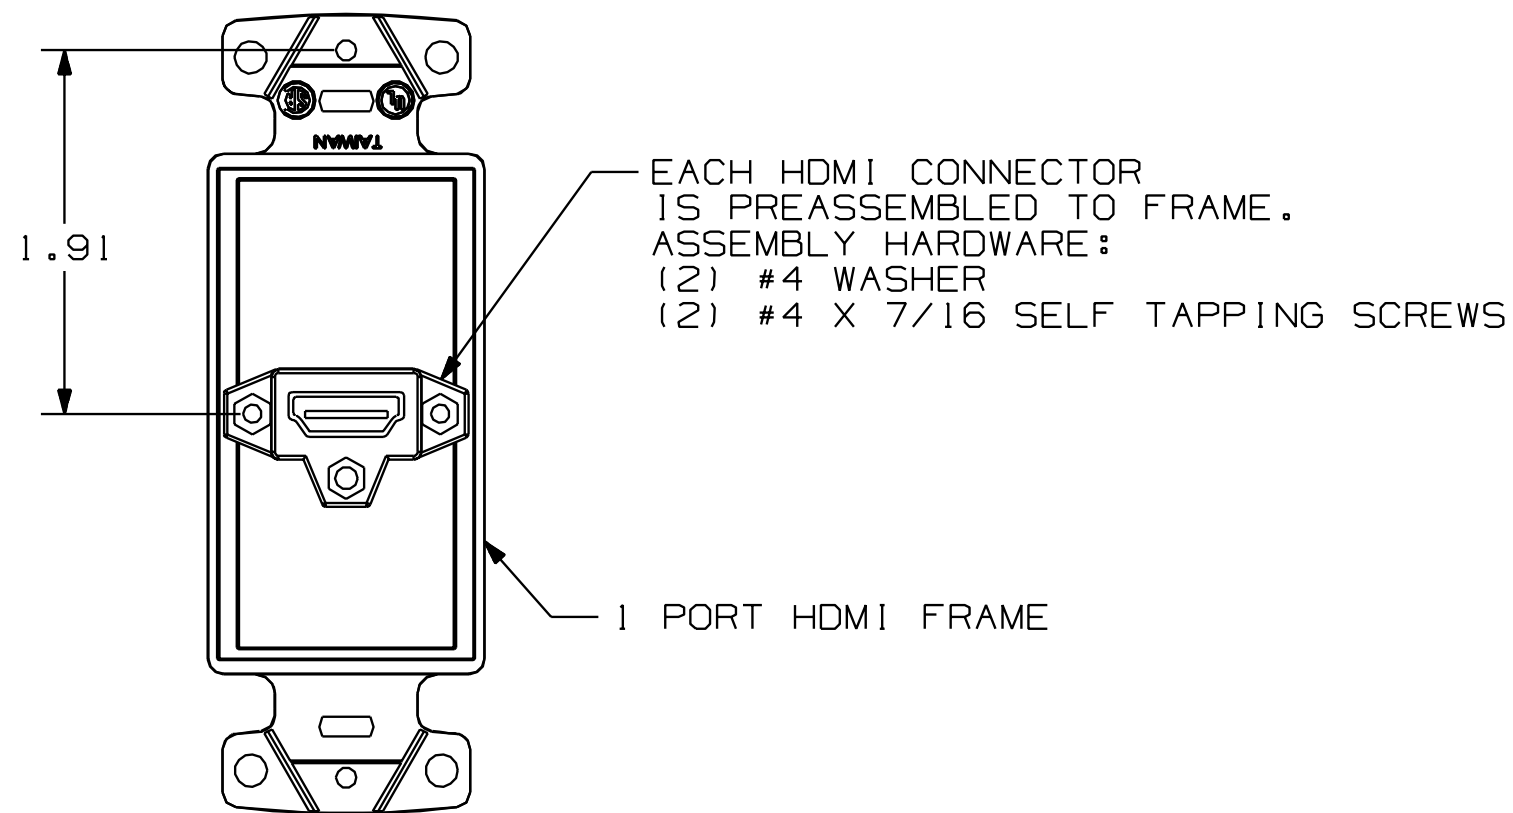

CATALOG NUMBER	COLOR	HDMI CONNECTOR (QTY)	DESCRIPTION
NS801AL	ALMOND	1	HDMI 1 PORT FRAME W/ (1) PREASSEMBLED PIGTAIL HDMI CONNECTOR
NS801BK	BLACK	1	HDMI 1 PORT FRAME W/ (1) PREASSEMBLED PIGTAIL HDMI CONNECTOR
NS801I	IVORY	1	HDMI 1 PORT FRAME W/ (1) PREASSEMBLED PIGTAIL HDMI CONNECTOR
NS801GY	GRAY	1	HDMI 1 PORT FRAME W/ (1) PREASSEMBLED PIGTAIL HDMI CONNECTOR
NS801LA	LIGHT ALMOND	1	HDMI 1 PORT FRAME W/ (1) PREASSEMBLED PIGTAIL HDMI CONNECTOR
NS801OW	OFFICE WHITE	1	HDMI 1 PORT FRAME W/ (1) PREASSEMBLED PIGTAIL HDMI CONNECTOR
NS801W	WHITE	1	HDMI 1 PORT FRAME W/ (1) PREASSEMBLED PIGTAIL HDMI CONNECTOR
NS802AL	ALMOND	2	HDMI 2 PORT FRAME W/ (2) PREASSEMBLED PIGTAIL HDMI CONNECTOR
NS802BK	BLACK	2	HDMI 2 PORT FRAME W/ (2) PREASSEMBLED PIGTAIL HDMI CONNECTOR
NS802I	IVORY	2	HDMI 2 PORT FRAME W/ (2) PREASSEMBLED PIGTAIL HDMI CONNECTOR
NS802GY	GRAY	2	HDMI 2 PORT FRAME W/ (2) PREASSEMBLED PIGTAIL HDMI CONNECTOR
NS802LA	LIGHT ALMOND	2	HDMI 2 PORT FRAME W/ (2) PREASSEMBLED PIGTAIL HDMI CONNECTOR
NS802OW	OFFICE WHITE	2	HDMI 2 PORT FRAME W/ (2) PREASSEMBLED PIGTAIL HDMI CONNECTOR
NS802W	WHITE	2	HDMI 2 PORT FRAME W/ (2) PREASSEMBLED PIGTAIL HDMI CONNECTOR

NOTES:

- ASSEMBLY INCLUDES ASSEMBLED HDMI FRAME, 1 OR 2 PORT. INSTRUCTION SHEET AND 2 MOUNTING SCREWS.
- SPECIFICATIONS SUBJECT TO CHANGE WITHOUT NOTICE.

COMPONENTS CONTAINED IN THIS DOCUMENT MUST ADHERE TO ENVIRONMENTAL SPEC. HWS12367