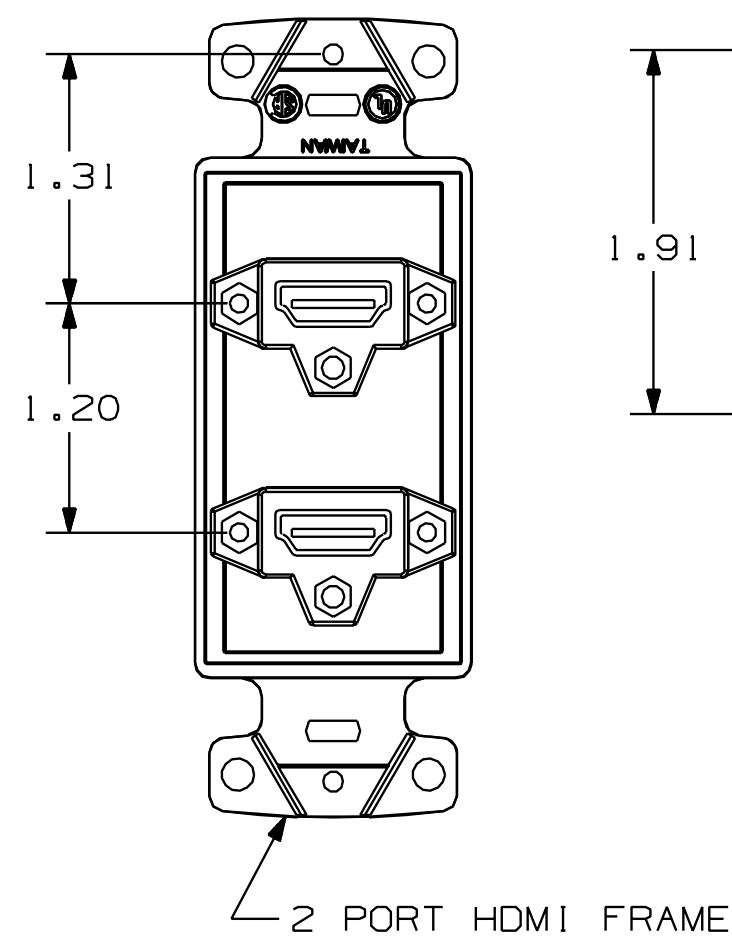

CATALOG NUMBER	COLOR	HDMI CONNECTOR (QTY)	DESCRIPTION
NS801AL	ALMOND	1	HDMI 1 PORT FRAME W/ (1) PREASSEMBLED PIGTAIL HDMI CONNECTOR
NS801BK	BLACK	1	HDMI 1 PORT FRAME W/ (1) PREASSEMBLED PIGTAIL HDMI CONNECTOR
NS801I	IVORY	1	HDMI 1 PORT FRAME W/ (1) PREASSEMBLED PIGTAIL HDMI CONNECTOR
NS801GY	GRAY	1	HDMI 1 PORT FRAME W/ (1) PREASSEMBLED PIGTAIL HDMI CONNECTOR
NS801LA	LIGHT ALMOND	1	HDMI 1 PORT FRAME W/ (1) PREASSEMBLED PIGTAIL HDMI CONNECTOR
NS801OW	OFFICE WHITE	1	HDMI 1 PORT FRAME W/ (1) PREASSEMBLED PIGTAIL HDMI CONNECTOR
NS801W	WHITE	1	HDMI 1 PORT FRAME W/ (1) PREASSEMBLED PIGTAIL HDMI CONNECTOR
NS802AL	ALMOND	2	HDMI 2 PORT FRAME W/ (2) PREASSEMBLED PIGTAIL HDMI CONNECTOR
NS802BK	BLACK	2	HDMI 2 PORT FRAME W/ (2) PREASSEMBLED PIGTAIL HDMI CONNECTOR
NS802I	IVORY	2	HDMI 2 PORT FRAME W/ (2) PREASSEMBLED PIGTAIL HDMI CONNECTOR
NS802GY	GRAY	2	HDMI 2 PORT FRAME W/ (2) PREASSEMBLED PIGTAIL HDMI CONNECTOR
NS802LA	LIGHT ALMOND	2	HDMI 2 PORT FRAME W/ (2) PREASSEMBLED PIGTAIL HDMI CONNECTOR
NS802OW	OFFICE WHITE	2	HDMI 2 PORT FRAME W/ (2) PREASSEMBLED PIGTAIL HDMI CONNECTOR
NS802W	WHITE	2	HDMI 2 PORT FRAME W/ (2) PREASSEMBLED PIGTAIL HDMI CONNECTOR

NOTES:

- ASSEMBLY INCLUDES ASSEMBLED HDMI FRAME, 1 OR 2 PORT. INSTRUCTION SHEET AND 2 MOUNTING SCREWS.
- SPECIFICATIONS SUBJECT TO CHANGE WITHOUT NOTICE.

COMPONENTS CONTAINED IN THIS DOCUMENT MUST ADHERE TO ENVIRONMENTAL SPEC. HWS12367

SIZE: C DRAWING NO. HWS12543C REV. B

SCALE: SCALE SHEET 1 OF 1

REV.	ECN	DATE	DESCRIPTION	CHG BY	APPD BY
B	6221	10/03/07	CHANGED HDMI CONNECTOR TO HDMI PIGTAIL CONNECTOR	NJR	
A	6097	07/20/07	INITIAL RELEASE	NJR	