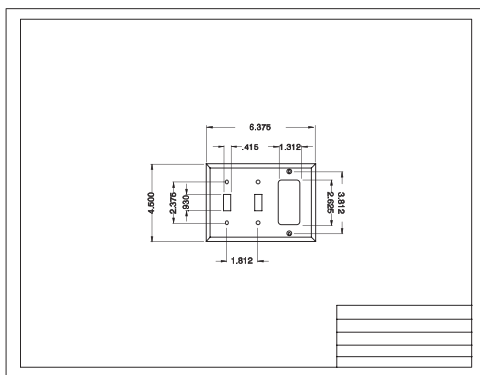

## ORDERING PROCEDURE

1. Call 1-877-394-7464 with a description or fax 905-839-2649 with a sketch of the desired wall plate. Please include number of gangs, type of opening(s), and quantity required.
2. A technical drawing and a quotation will be forwarded to you.
3. To place your order, simply approve the drawing with your signature and date, then return it along with the quotation number and your purchase order.