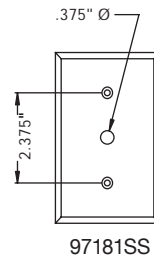

STANDARD WALL PLATES

Dimensions are in inches.