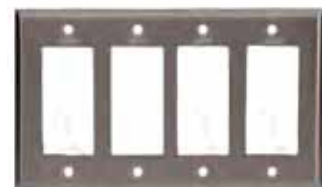

97404KSHV

DESCRIPTION	FOR USE WITH 1204 BOXES	FOR USE WITH 347V MBD OR MBS
347V Wall Plates		
1-gang, Toggle Switch 347V	97071HV	97071HV
2-gang, Toggle Switch 347V	97072HV	97072HVR
3-gang, Toggle Switch 347V	97073HV	97073HVR
4-gang, Toggle Switch 347V	97074HV	97074HVR
5-gang, Toggle Switch 347V	97075HV	97075HVR
6-gang, Toggle Switch 347V	97076HV	97076HVR
7-gang, Toggle Switch 347V	97077HV	97077HVR
1-gang, blank 347V box mount 3.531"	97151HV	97151HV
2-gang, blank 347V box mount 3.531"	97152HV	97152HVR
3-gang, blank 347V box mount 3.531"	97153HV	97153HVR
4-gang, blank 347V box mount 3.531"	97154HV	97154HVR
1-gang, toggle switch 347V king-size plate	97071KSHV	97071KSHV
1-gang, Decora 347V king-size plate	97401KSHV	97401KSHV
2-gang, Decora 347V box mount 3.531" king-size plate	97402KSHV	97402KSHVR
3-gang, Decora 347V box mount 3.531" king-size plate	97403KSHV	97403KSHVR
4-gang, Decora 347V box mount 3.531" king-size plate	97404KSHV	97404KSHVR