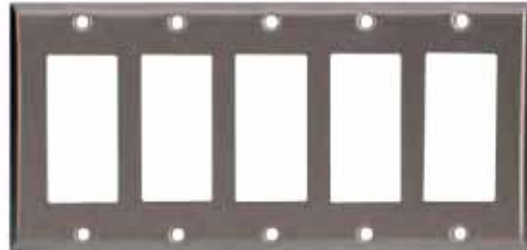

97405SS

DESCRIPTION	STAINLESS STEEL TYPE 430	PAINTED STEEL WHITE	SOLID BRASS POLISHED
Standard Wall Plates			
1-gang, Toggle Switch	97071SS	SW071	PB071
2-gang, Toggle Switch	97072SS	SW072	PB072
3-gang, Toggle Switch	97073SS	-	PB073
4-gang, Toggle Switch	97074SS	-	PB074
5-gang, Toggle Switch	97075SS	-	PB075
6-gang, Toggle Switch	97076SS	-	PB076
7-gang, Toggle Switch	97077SS	-	PB077
8-gang, Toggle Switch	97078SS	-	PB078
9-gang, Toggle Switch	97079SS	-	PB079
10-gang, Toggle Switch	97080SS	-	PB080
1-gang, Decora or GFCI	97401SS	SW401	PB401
2-gang, Decora or GFCI	97402SS	SW402	PB402
3-gang, Decora or GFCI	97403SS	-	PB403
4-gang, Decora or GFCI	97404SS	-	PB404
5-gang, Decora or GFCI	97405SS	-	PB404
6-gang, Decora or GFCI	97406SS	-	PB406
2-gang, Decora or GFCI, centered opening	97001SS	SW001	PB001
GFCI conversion kit, 2-gang centered opening	97002SS	SW002	PB002