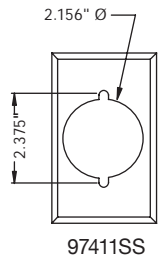

STANDARD WALL PLATES

Dimensions are in inches.