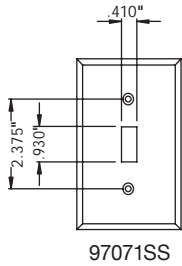

STANDARD WALL PLATES

Dimensions are in inches.