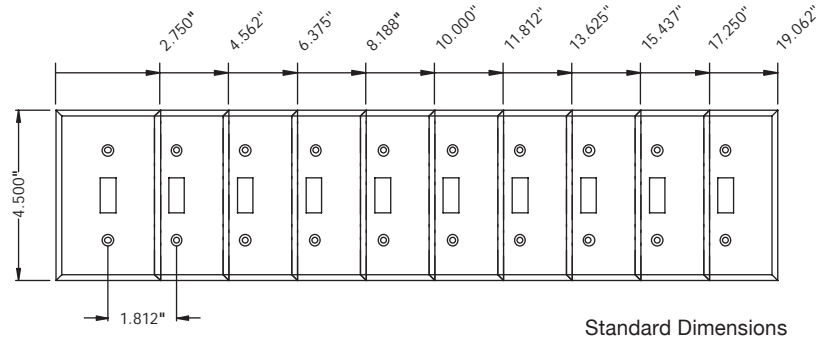

STANDARD WALL PLATES

Dimensions are in inches.