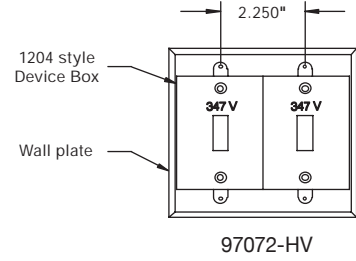

## STANDARD WALL PLATES

Dimensions are in inches.

347 VOLT WALL PLATES

KINGSIZE WALL PLATES

MOUNTING HOLE SPACINGS

Dimensions are in inches.