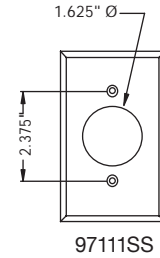

STANDARD WALL PLATES

Dimensions are in inches.