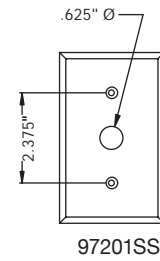

STANDARD WALL PLATES

Dimensions are in inches.