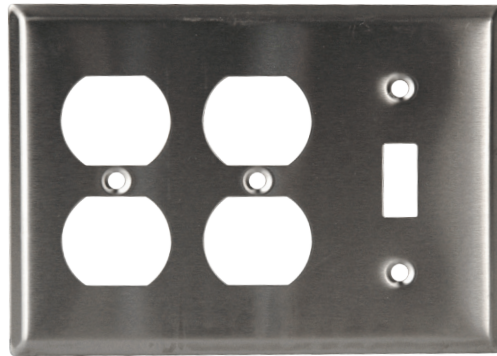

STANDARD WALL PLATES

97213SS