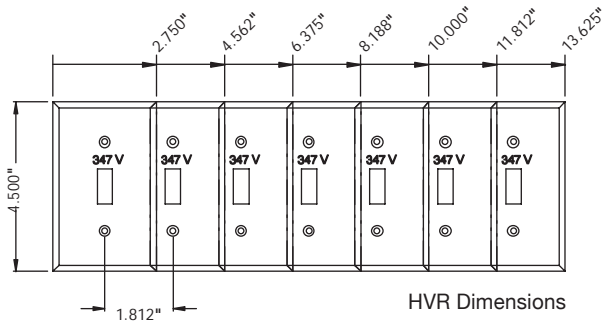

## STANDARD WALL PLATES

Dimensions are in inches.

347 VOLT WALL PLATES

KINGSIZE WALL PLATES

MOUNTING HOLE SPACINGS

Dimensions are in inches.