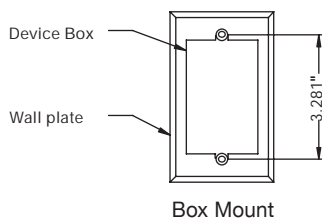

## STANDARD WALL PLATES

Dimensions are in inches.

347 VOLT WALL PLATES

KINGSIZE WALL PLATES

MOUNTING HOLE SPACINGS

Dimensions are in inches.