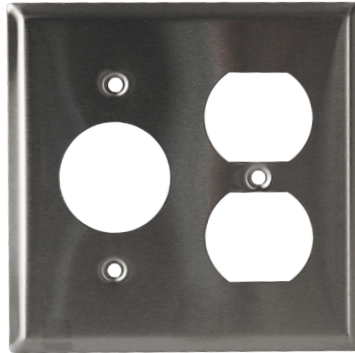

STANDARD WALL PLATES

97392SS

DESCRIPTION	STAINLESS STEEL TYPE 430	PAINTED STEEL WHITE	SOLID BRASS POLISHED
Standard Wall Plates			
2-gang, 1 toggle switch, 1 duplex receptacle	97532SS	SW532	PB532
3-gang, 2 toggle switch, 1 duplex receptacle	97543SS	-	PB543
4-gang, 3 toggle switch, 1 duplex receptacle	97553SS	-	PB553
5-gang, 4 toggle switch, 1 duplex receptacle	97563SS	-	PB563
6-gang, 5 toggle switch, 1 duplex receptacle	97573SS	-	SU573
3-gang, 2 toggle switch, and 1 blank device mount 2.375"	97233SS	-	-
2-gang, 1 toggle switch, and 1 blank device mount 2.375"	97502SS	SW502	PB502
3-gang, 1 toggle switch, and 2 blank device mount 2.375"	97223SS	-	-
3-gang, 2 duplex receptacle and 1 toggle switch	97213SS	-	-
2-gang, 1 duplex receptacle, 1 blank device mount 2.375"	97322SS	-	-
3-gang, 1 duplex receptacle, 2 blank device mount 2.375"	97323SS	-	-
2-gang, 1 duplex receptacle, 1 blank, box mount 3.281"	97352SS	-	-
3-gang, 1 duplex receptacle, 2 blank, box mount 3.281"	97353SS	-	-
2-gang, 1 toggle switch, 1 Decora	97242SS	-	-
2-gang, 1 duplex receptacle, 1 Decora	97342SS	-	-
2-gang, 1 toggle switch, and 1 single receptacle 1.40"	97512SS	SW512	PB512
2-gang, 1 duplex receptacle, and 1 single receptacle 1.40"	97392SS	-	-