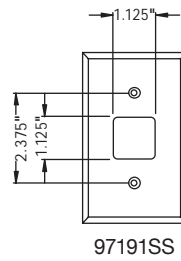

STANDARD WALL PLATES

Dimensions are in inches.