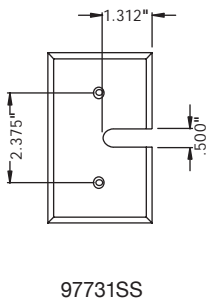

STANDARD WALL PLATES

Dimensions are in inches.