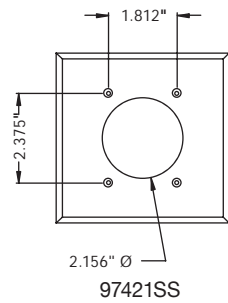

STANDARD WALL PLATES

Dimensions are in inches.