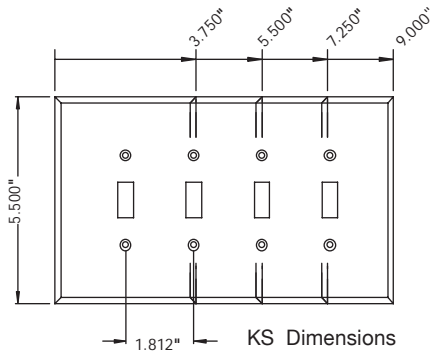

## STANDARD WALL PLATES

Dimensions are in inches.

347 VOLT WALL PLATES

KINGSIZE WALL PLATES

MOUNTING HOLE SPACINGS

Dimensions are in inches.