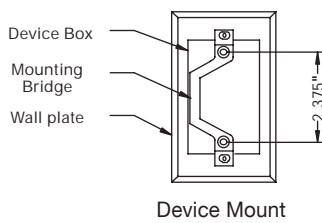

## STANDARD WALL PLATES

Dimensions are in inches.

347 VOLT WALL PLATES

KINGSIZE WALL PLATES

MOUNTING HOLE SPACINGS

Dimensions are in inches.