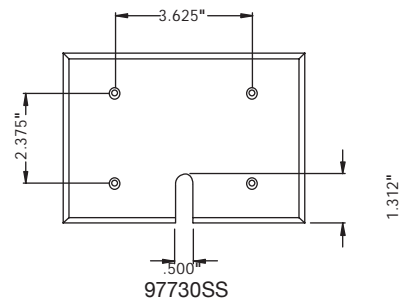

STANDARD WALL PLATES

Dimensions are in inches.