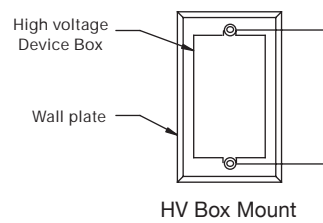

## STANDARD WALL PLATES

Dimensions are in inches.

347 VOLT WALL PLATES

KINGSIZE WALL PLATES

MOUNTING HOLE SPACINGS

Dimensions are in inches.