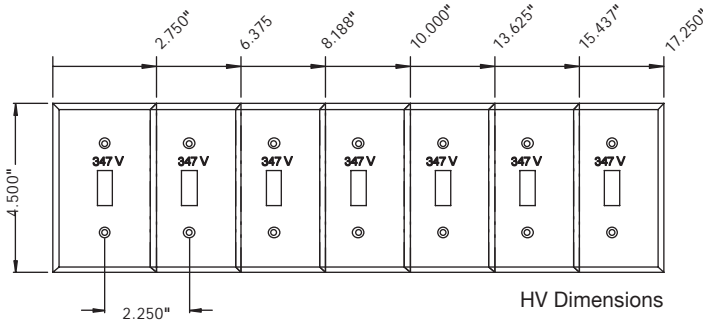

## STANDARD WALL PLATES

Dimensions are in inches.

347 VOLT WALL PLATES

KINGSIZE WALL PLATES

MOUNTING HOLE SPACINGS

Dimensions are in inches.