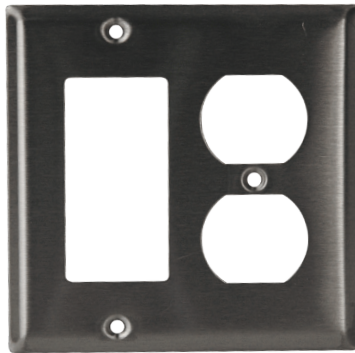

STANDARD WALL PLATES

97342SS

DESCRIPTION	STAINLESS STEEL TYPE 430	PAINTED STEEL WHITE	SOLID BRASS POLISHED
Standard Wall Plates			
2-gang, 1 toggle switch, 1 duplex receptacle	97532SS	SW532	PB532
3-gang, 2 toggle switch, 1 duplex receptacle	97543SS	-	PB543
4-gang, 3 toggle switch, 1 duplex receptacle	97553SS	-	PB553
5-gang, 4 toggle switch, 1 duplex receptacle	97563SS	-	PB563
6-gang, 5 toggle switch, 1 duplex receptacle	97573SS	-	SU573
3-gang, 2 toggle switch, and 1 blank device mount 2.375"	97233SS	-	-
2-gang, 1 toggle switch, and 1 blank device mount 2.375"	97502SS	SW502	PB502
3-gang, 1 toggle switch, and 2 blank device mount 2.375"	97223SS	-	-
3-gang, 2 duplex receptacle and 1 toggle switch	97213SS	-	-
2-gang, 1 duplex receptacle, 1 blank device mount 2.375"	97322SS	-	-
3-gang, 1 duplex receptacle, 2 blank device mount 2.375"	97323SS	-	-
2-gang, 1 duplex receptacle, 1 blank, box mount 3.281"	97352SS	-	-
3-gang, 1 duplex receptacle, 2 blank, box mount 3.281"	97353SS	-	-
2-gang, 1 toggle switch, 1 Decora	97242SS	-	-
2-gang, 1 duplex receptacle, 1 Decora	97342SS	-	-
2-gang, 1 toggle switch, and 1 single receptacle 1.40"	97512SS	SW512	PB512
2-gang, 1 duplex receptacle, and 1 single receptacle 1.40"	97392SS	-	-