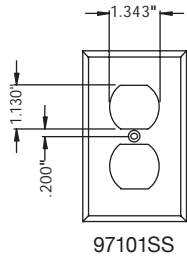

STANDARD WALL PLATES

Dimensions are in inches.