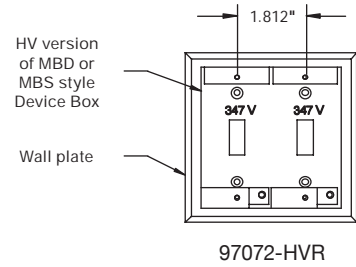

## STANDARD WALL PLATES

Dimensions are in inches.

347 VOLT WALL PLATES

KINGSIZE WALL PLATES

MOUNTING HOLE SPACINGS

Dimensions are in inches.