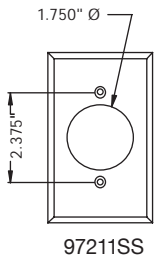

STANDARD WALL PLATES

Dimensions are in inches.