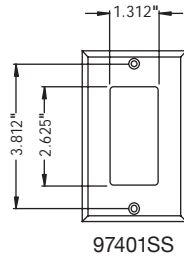

STANDARD WALL PLATES

Dimensions are in inches.