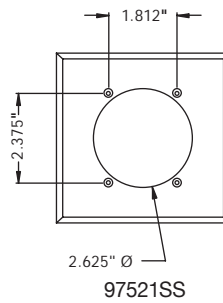

STANDARD WALL PLATES

Dimensions are in inches.