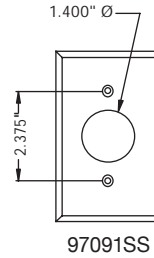

STANDARD WALL PLATES

Dimensions are in inches.