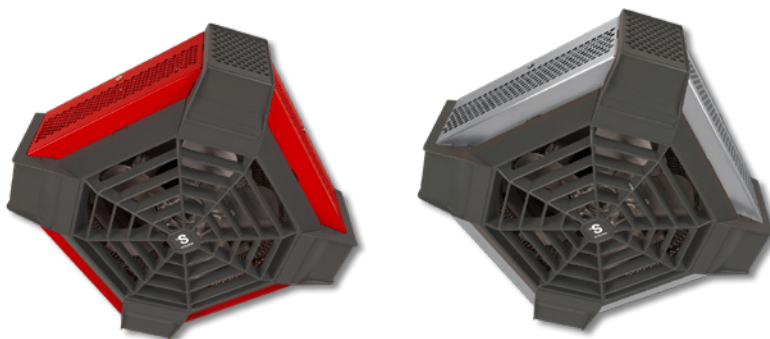

SGH | SPIDER™

CEILING FAN HEATER

SPIDER™

GET CAUGHT UP IN ITS COMFORT!

This stylish ceiling fan heater will be the highlight of your garage! The Spider ceiling fan heater combines optimum performance, instant heat and a low noise level, all this in a distinctive design.

INNOVATIVE AND UNIQUE DESIGN

DESIGNED SPECIFICALLY FOR RESIDENTIAL GARAGES

CEILING INSTALLATION FREES UP FLOOR AND WALL SPACE

COLOURS

- **standard:** red
- **luxury finish:** stainless steel

FINISH

- polyester powdercoat or stainless steel

MANUFACTURING

- 22-gauge smooth steel housing
- quiet helicoidal fan
- thermal protection with automatic reset
- closed and permanently lubricated motor

ELEMENT

- nichrome element producing instant heat

CONTROL

- wall thermostat (not included) – the use of an electronic thermostat is strongly recommended

INSTALLATION

- ceiling surface mounted with bracket
- from adjacent walls at a minimum of 12 in. (305 mm)
- from floor at a minimum of 8 ft. (2.4 m) and a maximum of 10 ft. (3 m)