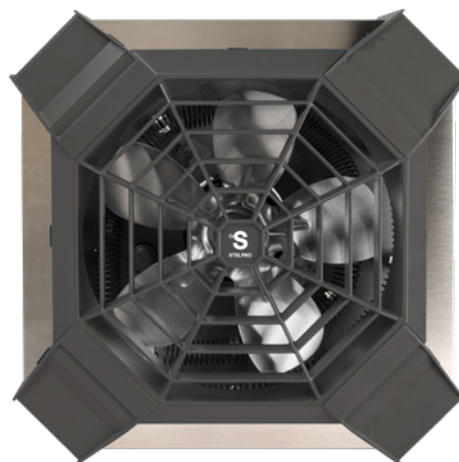

SGH | SPIDER™

CEILING FAN HEATER

SPIDER™

GET CAUGHT UP IN ITS COMFORT!

This stylish ceiling fan heater will be the highlight of your garage! The Spider ceiling fan heater combines optimum performance, instant heat and a low noise level, all this in a distinctive design.

INNOVATIVE AND UNIQUE DESIGN

DESIGNED SPECIFICALLY FOR RESIDENTIAL GARAGES

CEILING INSTALLATION FREES UP FLOOR AND WALL SPACE

COLOURS

- **standard:** red
- **luxury finish:** stainless steel

FINISH

- polyester powdercoat or stainless steel

MANUFACTURING

- 22-gauge smooth steel housing
- quiet helicoidal fan
- thermal protection with automatic reset
- closed and permanently lubricated motor

ELEMENT

- nichrome element producing instant heat

CONTROL

WARRANTY

- five years

IDEAL FOR:

garage, workshop

°STELPRO

FC_SGH_EN_270420

TECHNICAL SPECIFICATIONS

PRODUCT	POWER	VOLTAGE	COLOUR	HEAT RISE		WEIGHT	
CODE	WATTS	VOLTS		°C	°F	KG	LB
SGH4002R	4000/3000	240/208	RED	46	83	4.5	10
SGH4002SS	4000/3000	240/208	STAINLESS STEEL	46	83	4.5	10