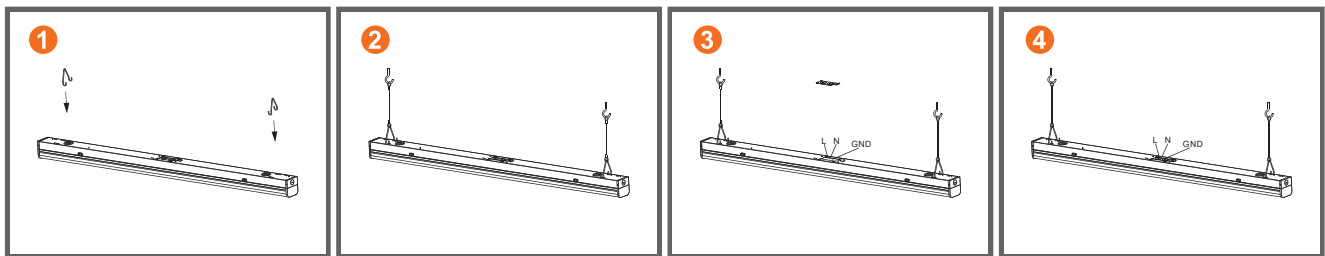

Linear Strip Fixture

Technical Specifications

Model No.:	RDS-TCS45-4FT347-CCT-A1	RDS-TCS90-8FT347-CCT-A1
Size	4 ft	8 ft
Watt Selectable	30W/35W/40W/45W	60W/70W/80W/90W
Voltage	120-347V	
Dimming	0-10 V	
CCT Selectable	3000K/4000K/5000K	
Lumens	3900LM - 5850 LM	7800LM - 11700 LM
Dimensions	48" x 2.6" x 2.79"	96" x 2.6" x 2.79"

Electrical

- Input voltage: 120-347VAC
- Power factor: >0.9
- THD: <20%

Applications

- Healthcare
- Hospitality
- Office
- Proper management
- Residential
- Retail

Installation

Surface Mount Installation

Chain Hang Installation

Linkable Installation

Dimensions

Models	L	W	H
RDS-TCS45-4FT347-CCT-A1	48"	2.6"	2.79"
RDS-TCS90-8FT347-CCT-A1	96"	2.6"	2.79"

Image Show