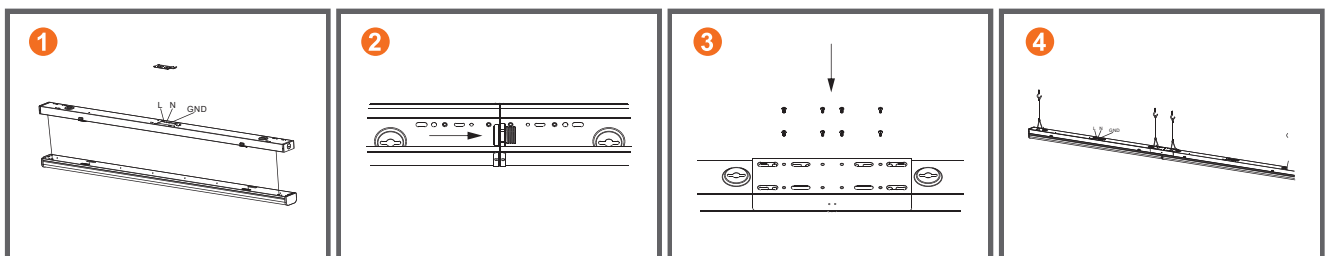

Linear Strip Fixture

Technical Specifications

Model No.:	RDS-TCS45-4FT347-CCT-A1	RDS-TCS90-8FT347-CCT-A1
Size	4 ft	8 ft
Watt Selectable	30W/35W/40W/45W	60W/70W/80W/90W
Voltage	120-347V	
Dimming	0-10 V	
CCT Selectable	3000K/4000K/5000K	
Lumens	3900LM - 5850 LM	7800LM - 11700 LM
Dimensions	48" x 2.6" x 2.79"	96" x 2.6" x 2.79"

Electrical

- Input voltage: 120-347VAC
- Power factor: >0.9
- THD: <20%

Applications

- Healthcare
- Hospitality
- Office
- Proper management
- Residential
- Retail

Installation

Surface Mount Installation

Chain Hang Installation

Linkable Installation

Dimensions

Models	L	W	H
RDS-TCS45-4FT347-CCT-A1	48"	2.6"	2.79"
RDS-TCS90-8FT347-CCT-A1	96"	2.6"	2.79"

Image Show