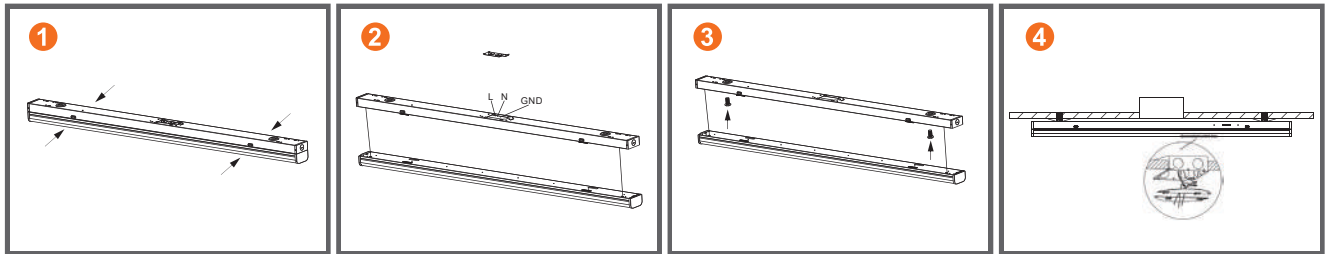

Linear Strip Fixture

Technical Specifications

Model No.:	RDS-TCS45-4FT347-CCT-A1	RDS-TCS90-8FT347-CCT-A1
Size	4 ft	8 ft
Watt Selectable	30W/35W/40W/45W	60W/70W/80W/90W
Voltage	120-347V	
Dimming	0-10 V	
CCT Selectable	3000K/4000K/5000K	
Lumens	3900LM - 5850 LM	7800LM - 11700 LM
Dimensions	48" x 2.6" x 2.79"	96" x 2.6" x 2.79"

Electrical

- Input voltage: 120-347VAC
- Power factor: >0.9
- THD: <20%

Applications

- Healthcare
- Hospitality
- Office
- Proper management
- Residential
- Retail

Installation

Surface Mount Installation

Chain Hang Installation

Linkable Installation

Dimensions

Models	L	W	H
RDS-TCS45-4FT347-CCT-A1	48"	2.6"	2.79"
RDS-TCS90-8FT347-CCT-A1	96"	2.6"	2.79"

Image Show