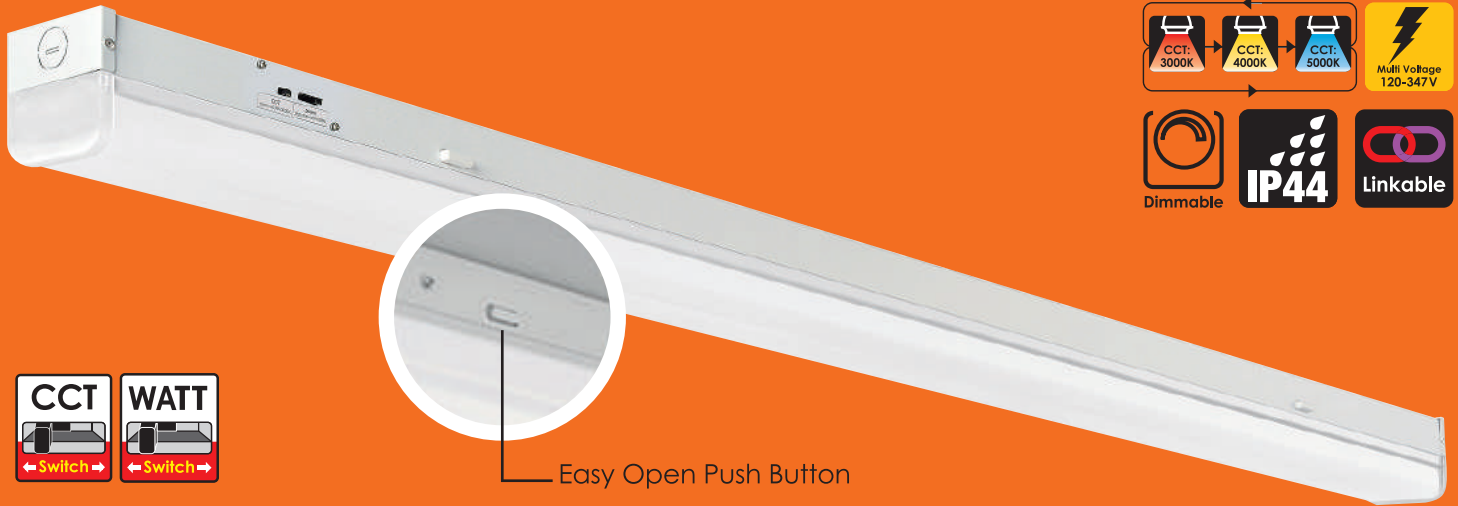

Linear Strip Fixture

Technical Specifications

Model No.:	RDS-TCS45-4FT347-CCT-A1	RDS-TCS90-8FT347-CCT-A1
Size	4 ft	8 ft
Watt Selectable	30W/35W/40W/45W	60W/70W/80W/90W
Voltage	120-347V	
Dimming	0-10 V	
CCT Selectable	3000K/4000K/5000K	
Lumens	3900LM - 5850 LM	7800LM - 11700 LM
Dimensions	48" x 2.6" x 2.79"	96" x 2.6" x 2.79"

Features

- 0-10 V Dimming
- Safe for food service applications
- For single or continuous row mounting
- 5 years warranty

Performance

- Rated lifetime L70 : 50/000 Hours
- CRI > 80
- Optional : Sensor & Emergency

Electrical

- Input voltage: 120-347VAC
- Power factor: >0.9
- THD: <20%

Applications

- Healthcare
- Hospitality
- Office
- Proper management
- Residential
- Retail

Installation

Surface Mount Installation

Chain Hang Installation

Linkable Installation

Dimensions

Models	L	W	H
RDS-TCS45-4FT347-CCT-A1	48"	2.6"	2.79"
RDS-TCS90-8FT347-CCT-A1	96"	2.6"	2.79"

Image Show